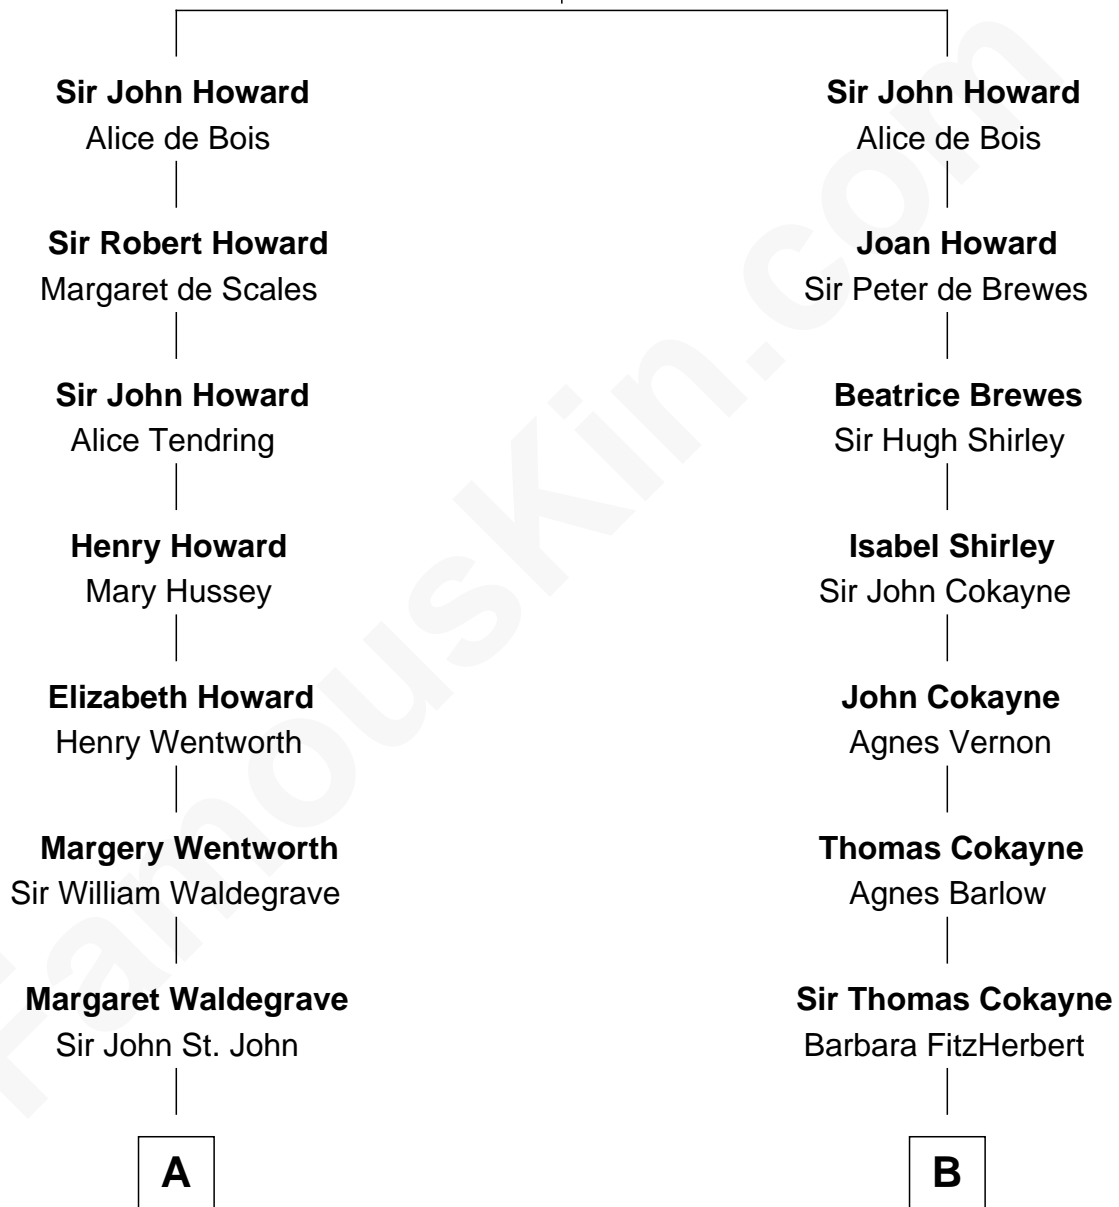

FamousKin.com Relationship Chart of

Prince William

Prince of Wales

15th cousin 6 times removed of

Daniel Carroll

Signer of the U.S. Constitution

Sir John Howard

Joan of Cornwall

A

Margaret St. John
Sir Francis Russell

William Russell
Elizabeth Long

Francis Russell
Catherine Brydges

Anne Russell
George Digby

Ann Digby
Sir Robert Spencer

Sir Charles Spencer
Anne Churchill

John Spencer
Georgiana Carolina Carteret