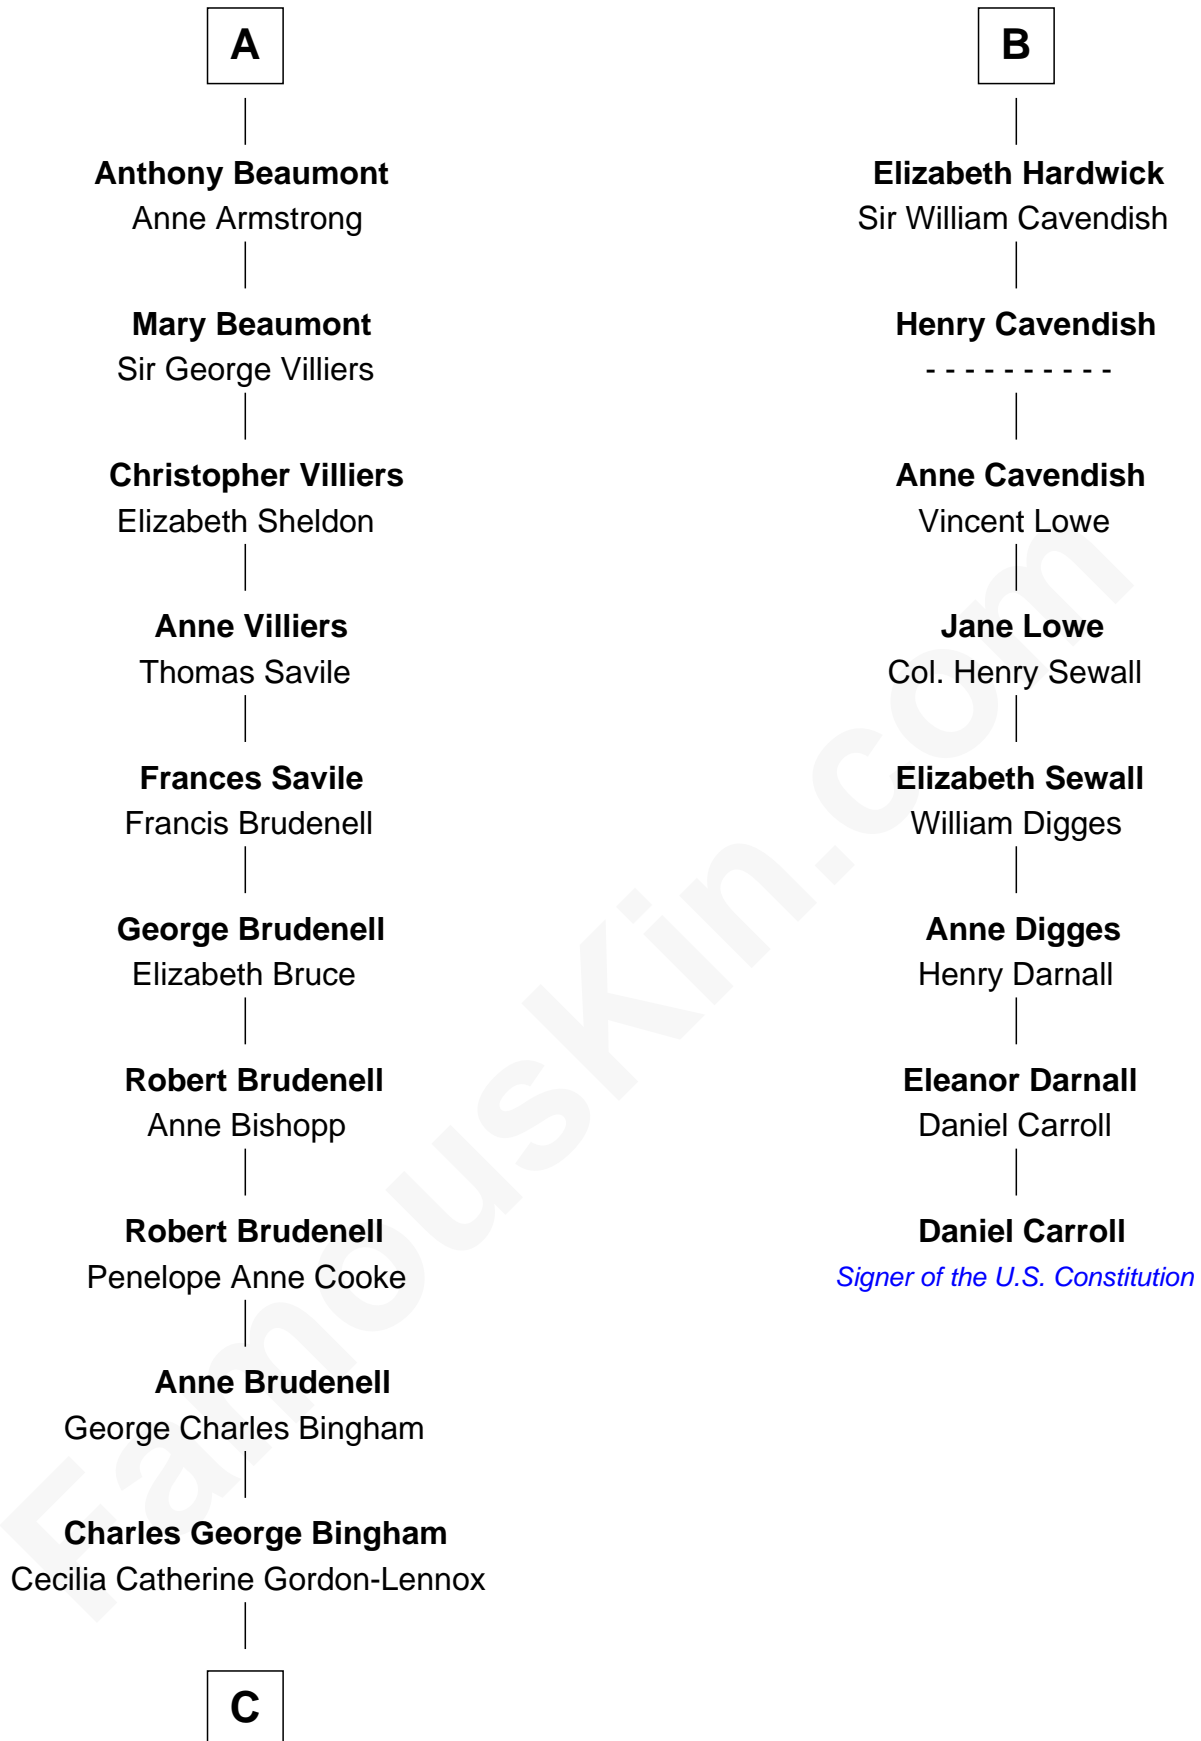

FamousKin.com Relationship Chart of

Prince William

Prince of Wales

14th cousin 7 times removed of

Daniel Carroll

Signer of the U.S. Constitution

Richard Talbot
Elizabeth Comyn

Sir Gilbert Talbot
Pernel le Boteler

Elizabeth Talbot
Sir Henry de Grey

Margaret de Grey
Sir John Darcy

John Darcy
Joan de Greystoke

Joan Darcy
John Beaumont

George Beaumont
Joan Pauncefoot

William Beaumont
Mary Bassett

A

Sir Gilbert Talbot
Pernel le Boteler

Sir Richard Talbot
Ankaret le Strange

Mary Talbot
Sir Thomas Greene

Sir Thomas Greene
Marine Bellers

Anne Greene
Sir Thomas Pinchbeck

Elizabeth Pinchbeck
John Hardwick

John Hardwick
Elizabeth Leeke

B

C

Rosalind Cecilia Caroline Bingham

James Albert Edward Hamilton

Cynthia Elinor Beatrix Hamilton

Albert Edward John Spencer

Edward John Spencer

Frances Ruth Burke Roche

Princess Diana Frances Spencer

Charles III, King of the United Kingdom