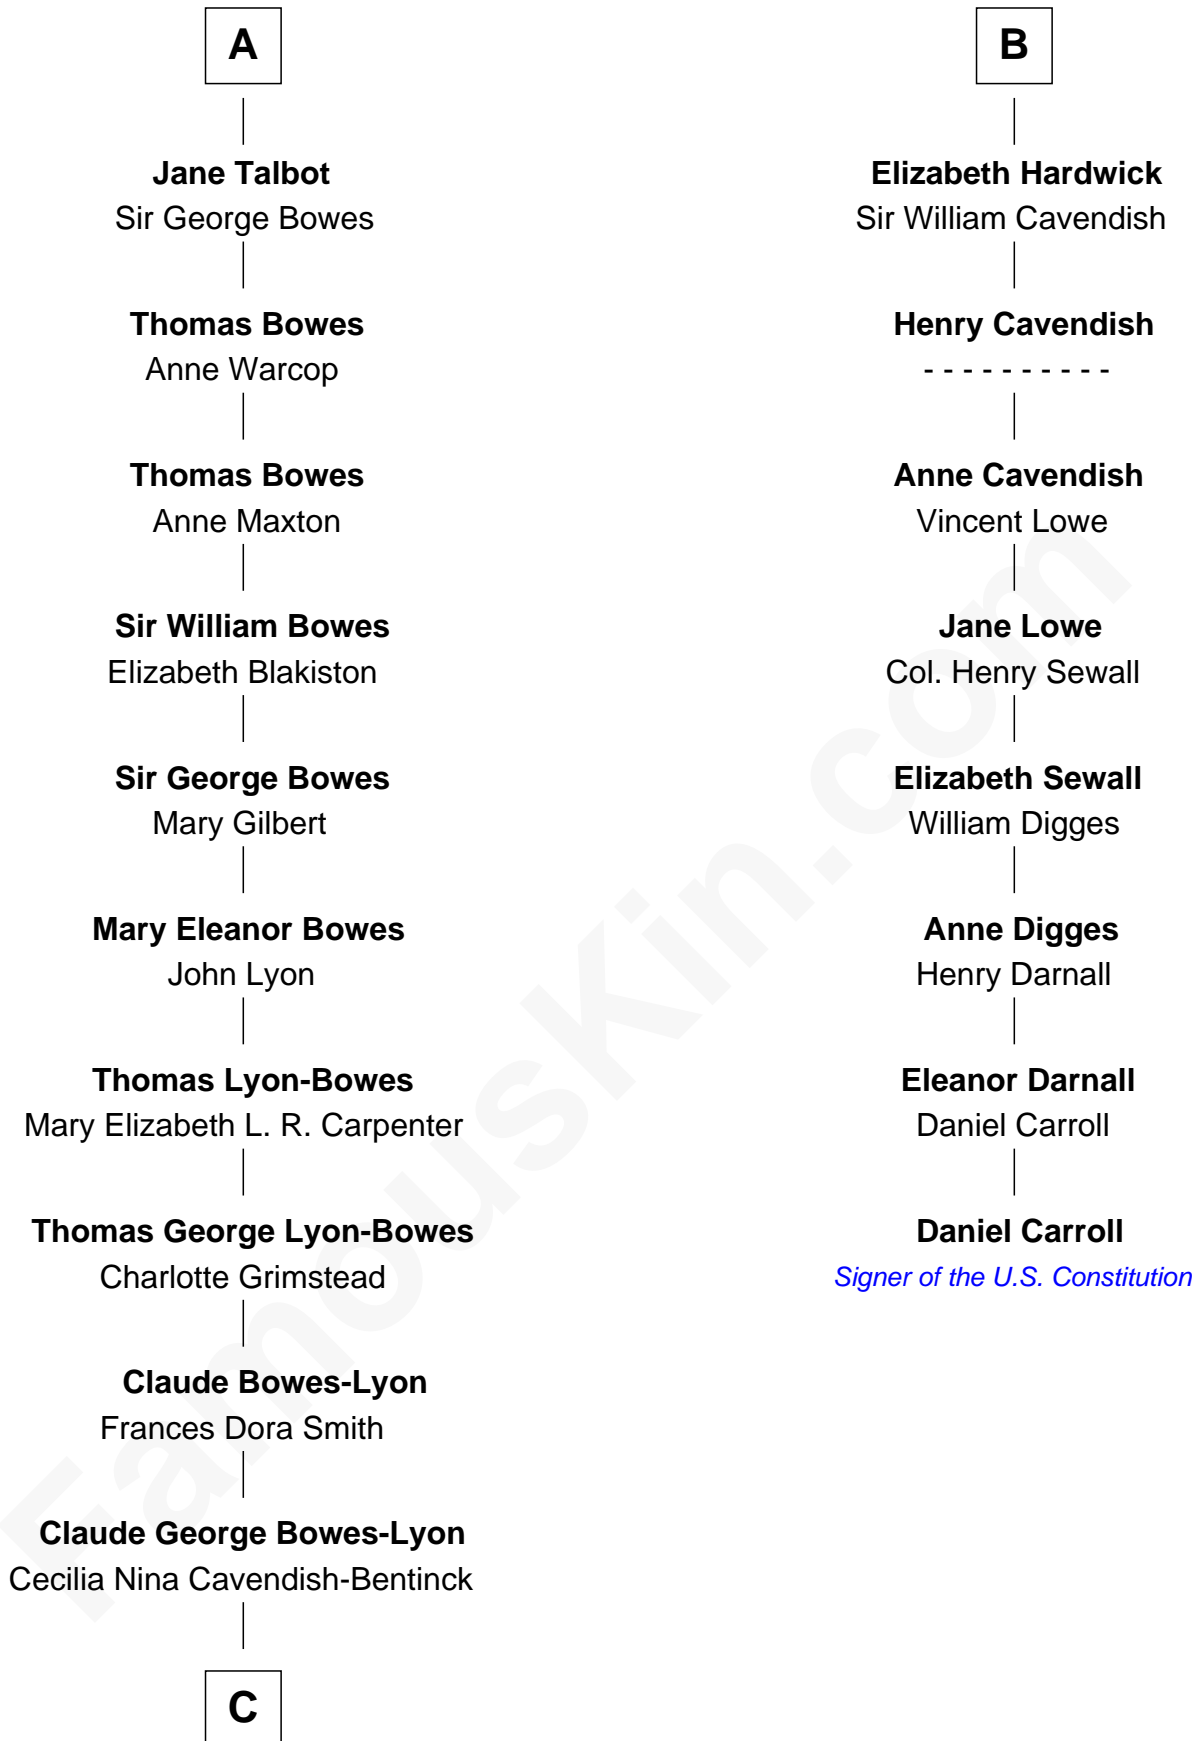

FamousKin.com Relationship Chart of

Prince William

Prince of Wales

14th cousin 6 times removed of

Daniel Carroll

Signer of the U.S. Constitution

Sir James le Boteler

Eleanor de Bohun

Sir Gilbert Talbot

Sir Richard Talbot

Ankaret le Strange

Mary Talbot

Sir Thomas Greene

Sir Thomas Greene

Marine Bellers

Anne Greene

Sir Thomas Pinchbeck

Elizabeth Pinchbeck

John Hardwick

John Hardwick

Elizabeth Leeke

B

C

Elizabeth Bowes-Lyon

George VI, King of the United Kingdom

Elizabeth II, Queen of the United Kingdom

Prince Philip of Edinburgh

Charles III, King of the United Kingdom

Princess Diana Frances Spencer

Prince William

Prince of Wales