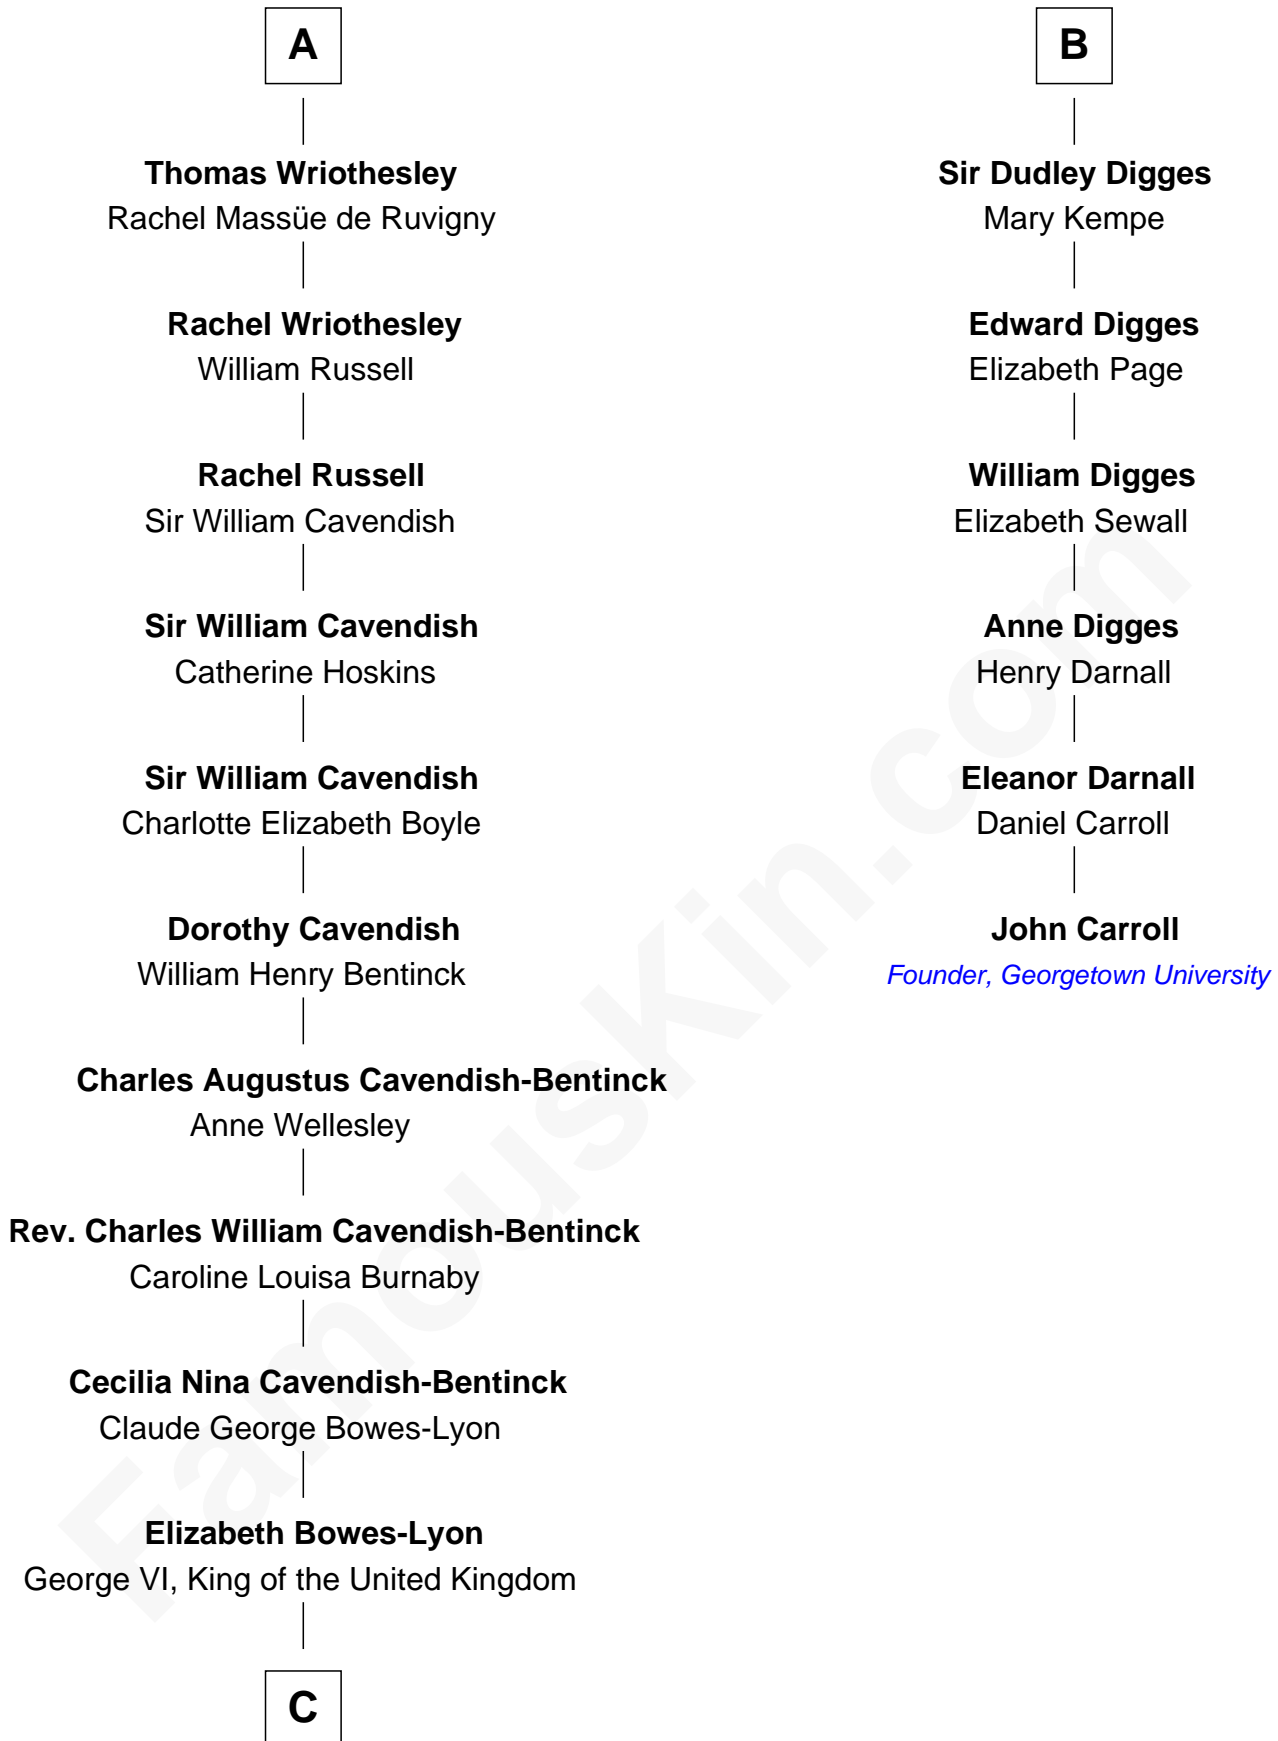

# FamousKin.com Relationship Chart of

**Prince William**

*Prince of Wales*

12th cousin 7 times removed of

**John Carroll**

*Founder of Georgetown University*

C

Elizabeth II, Queen of the United Kingdom

Prince Philip of Edinburgh

Charles III, King of the United Kingdom

Princess Diana Frances Spencer

Prince William

*Prince of Wales*

FamousKin.com