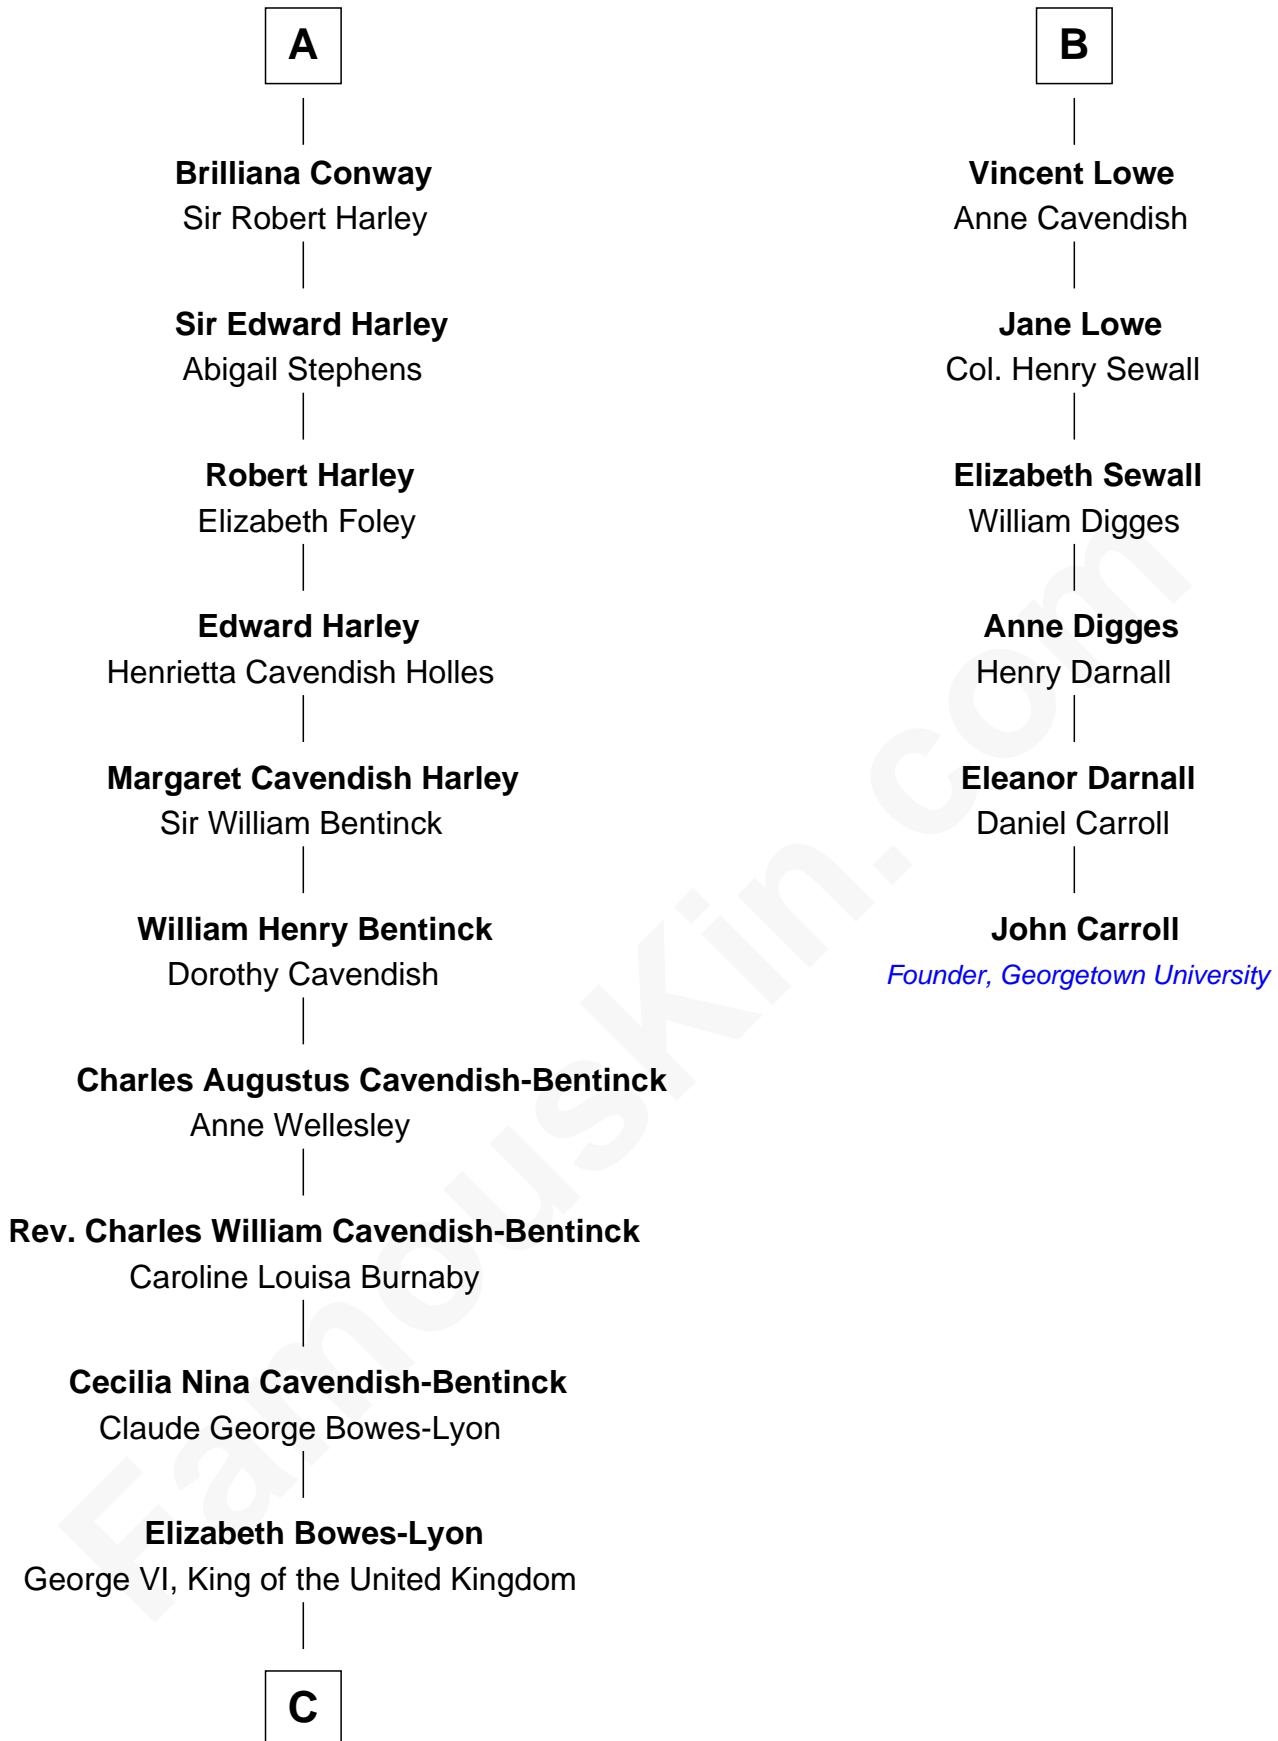

# FamousKin.com Relationship Chart of

**Prince William**

*Prince of Wales*

12th cousin 7 times removed of

**John Carroll**

*Founder of Georgetown University*

**Sir Hugh Shirley**

Beatrice Brewes

Sir John Cokayne

**John Cokayne**

Agnes Vernon

**Thomas Cokayne**

Agnes Barlow

**Sir Thomas Cokayne**

Barbara FitzHerbert

**Jane Cokayne**

Vincent Lowe

**Jasper Lowe**

Dorothy Sacheverell

**Patrick Lowe**

Jane Harpur

**B**

C

**Elizabeth II, Queen of the United Kingdom**

Prince Philip of Edinburgh

**Charles III, King of the United Kingdom**

Princess Diana Frances Spencer

**Prince William**

*Prince of Wales*

FamousKin.com