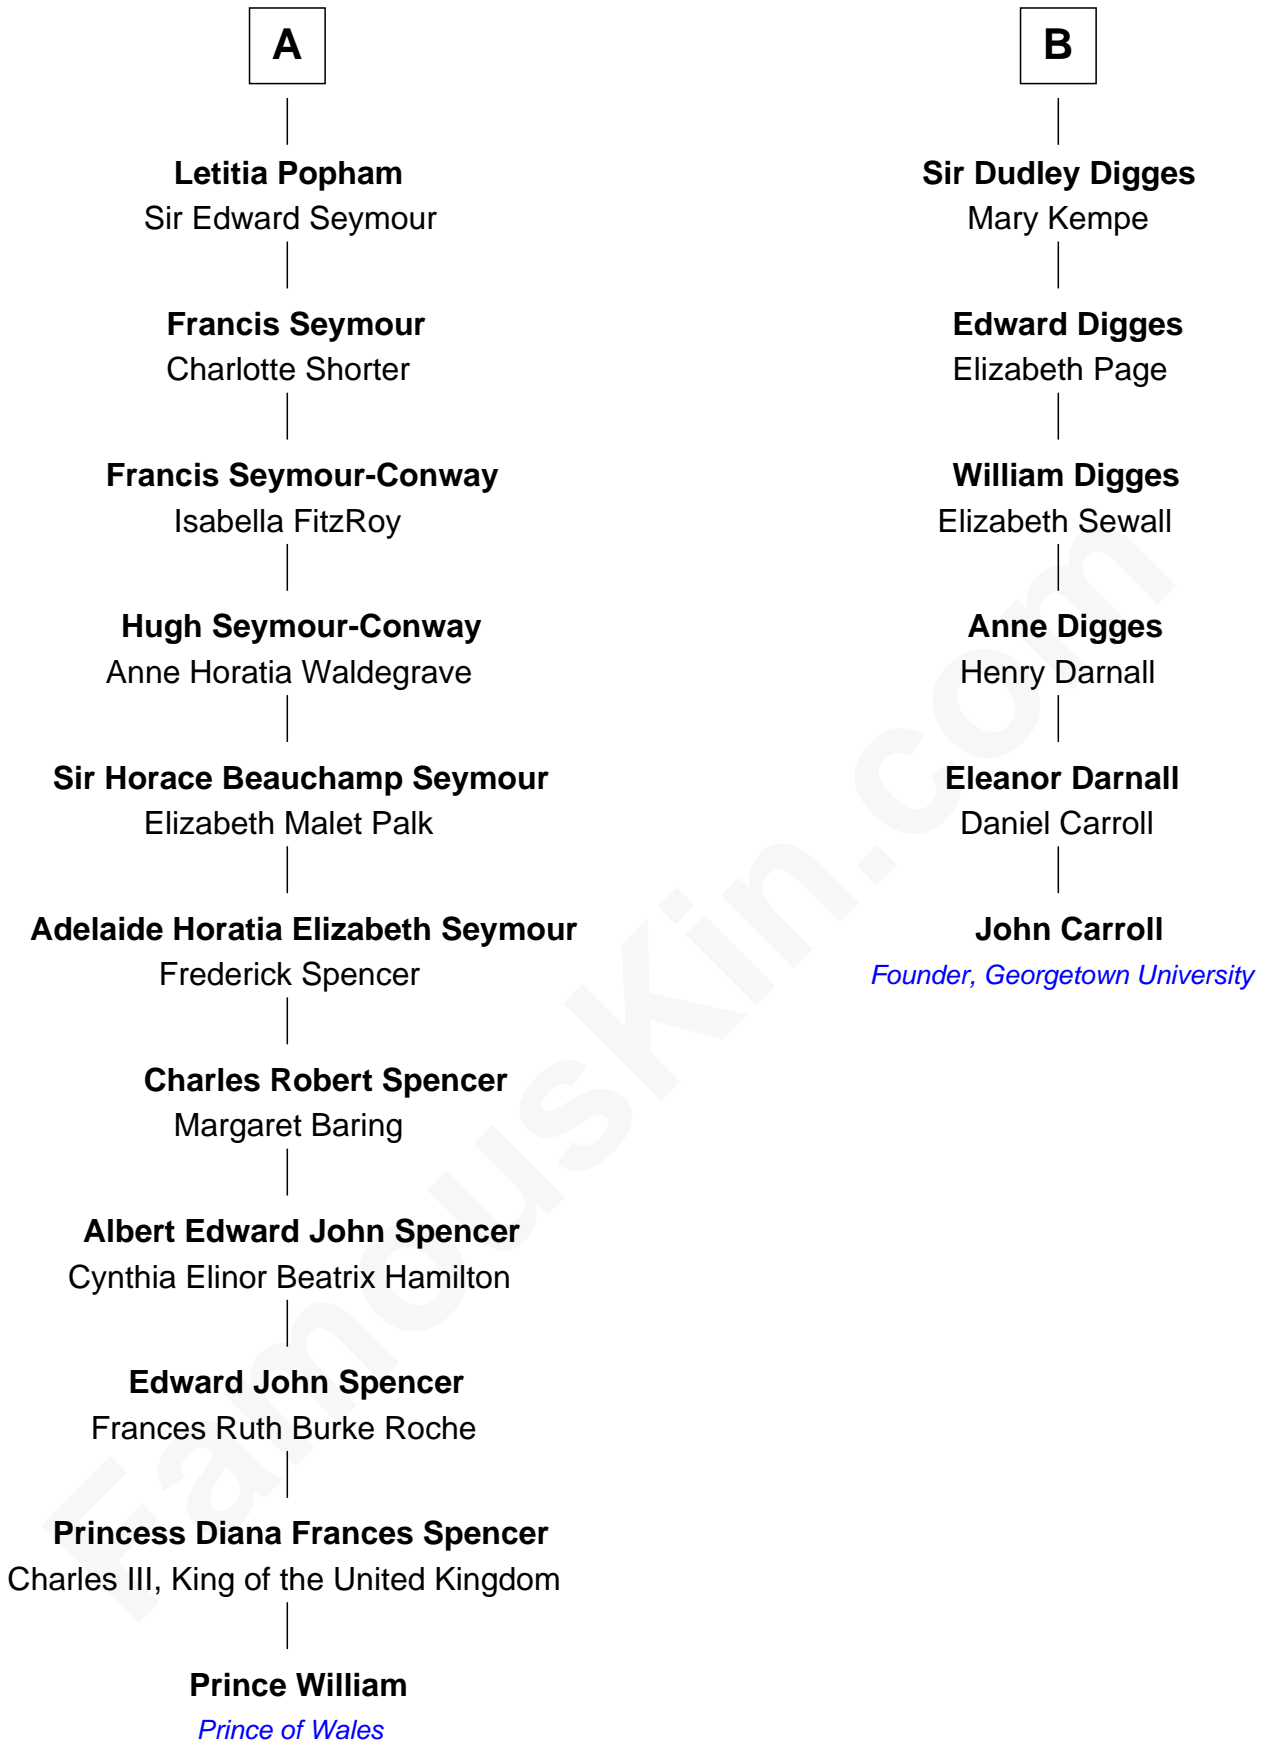

FamousKin.com Relationship Chart of

Prince William

Prince of Wales

12th cousin 5 times removed of

John Carroll

Founder of Georgetown University

Sir Henry Percy
Elizabeth Mortimer

Elizabeth Percy
Sir John Clifford

Sir Henry Percy
Eleanor Poynings

Henry Percy
Maud Herbert

Eleanor Percy
Edward Stafford

Mary Stafford
George Neville

Ursula Neville
Sir Warham St. Leger

Anne St. Leger
Thomas Digges

B

William photo by [InSapphoWeTrust](#) (CC BY-SA 2.0)