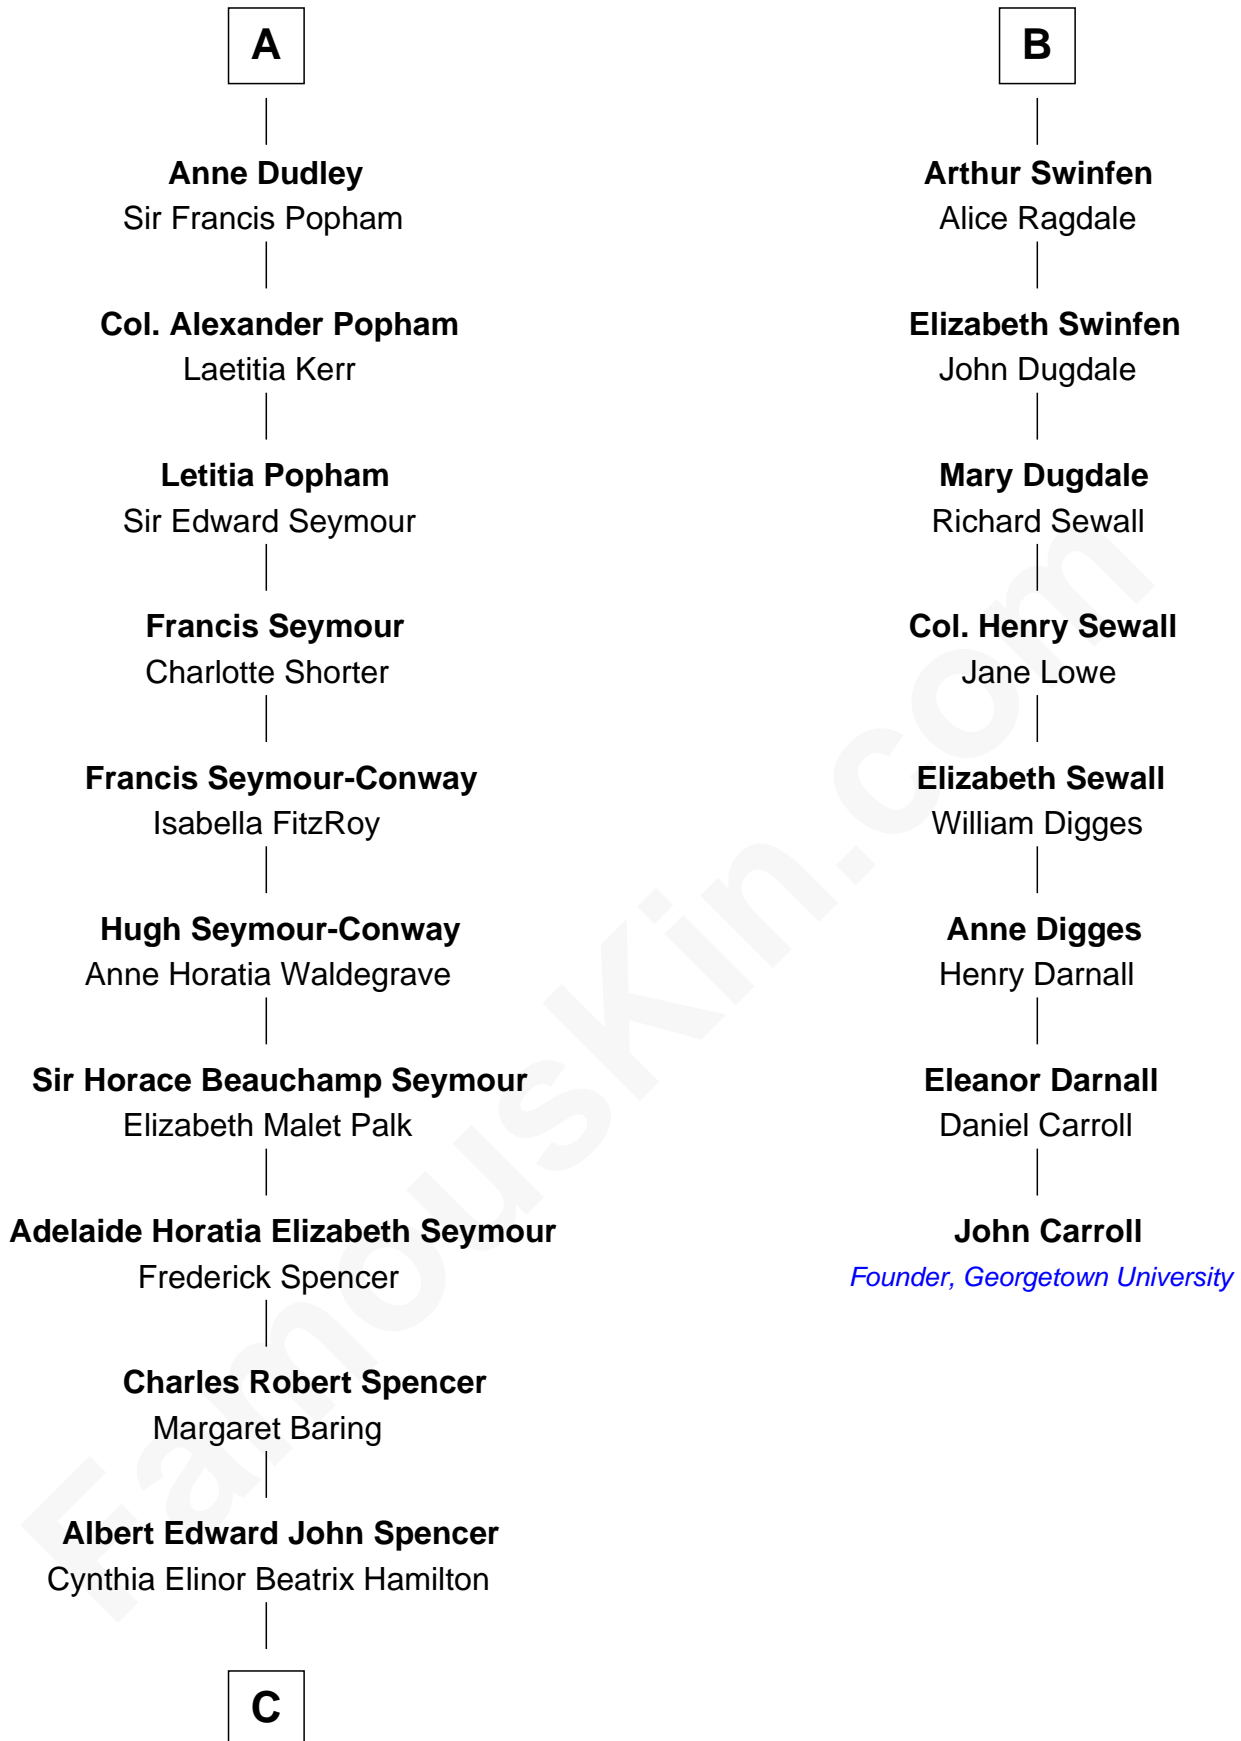

**FamousKin.com**  
**Relationship Chart of**  
**Prince William**  
*Prince of Wales*

**14th cousin 5 times removed of**  
**John Carroll**  
*Founder of Georgetown University*

C

Edward John Spencer  
Frances Ruth Burke Roche

Princess Diana Frances Spencer  
Charles III, King of the United Kingdom

Prince William  
*Prince of Wales*

FamousKin.com