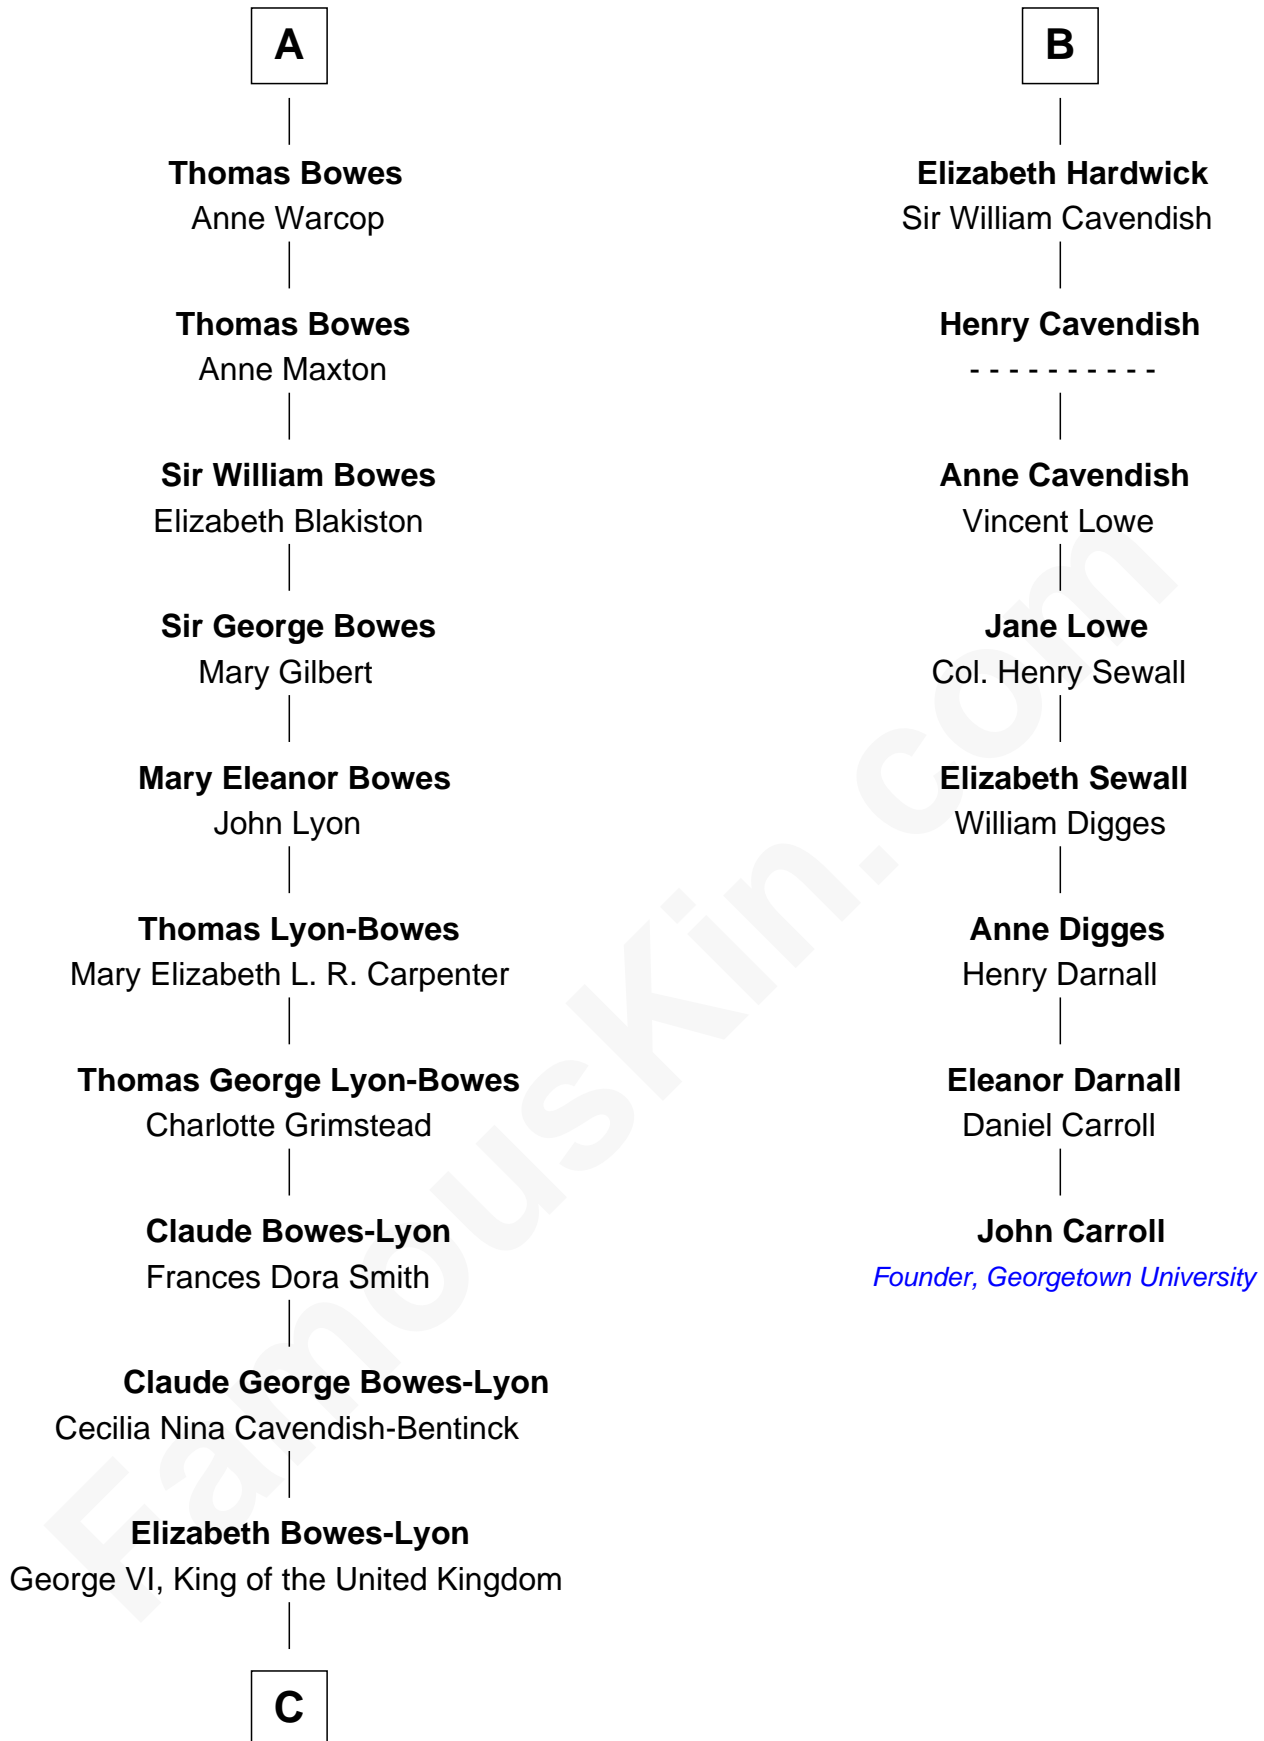

FamousKin.com Relationship Chart of

Prince William

Prince of Wales

14th cousin 5 times removed of

John Carroll

Founder of Georgetown University

Edmund Fitzalan

Alice de Warenne

C

Elizabeth II, Queen of the United Kingdom

Prince Philip of Edinburgh

Charles III, King of the United Kingdom

Princess Diana Frances Spencer

Prince William

Prince of Wales

FamousKin.com