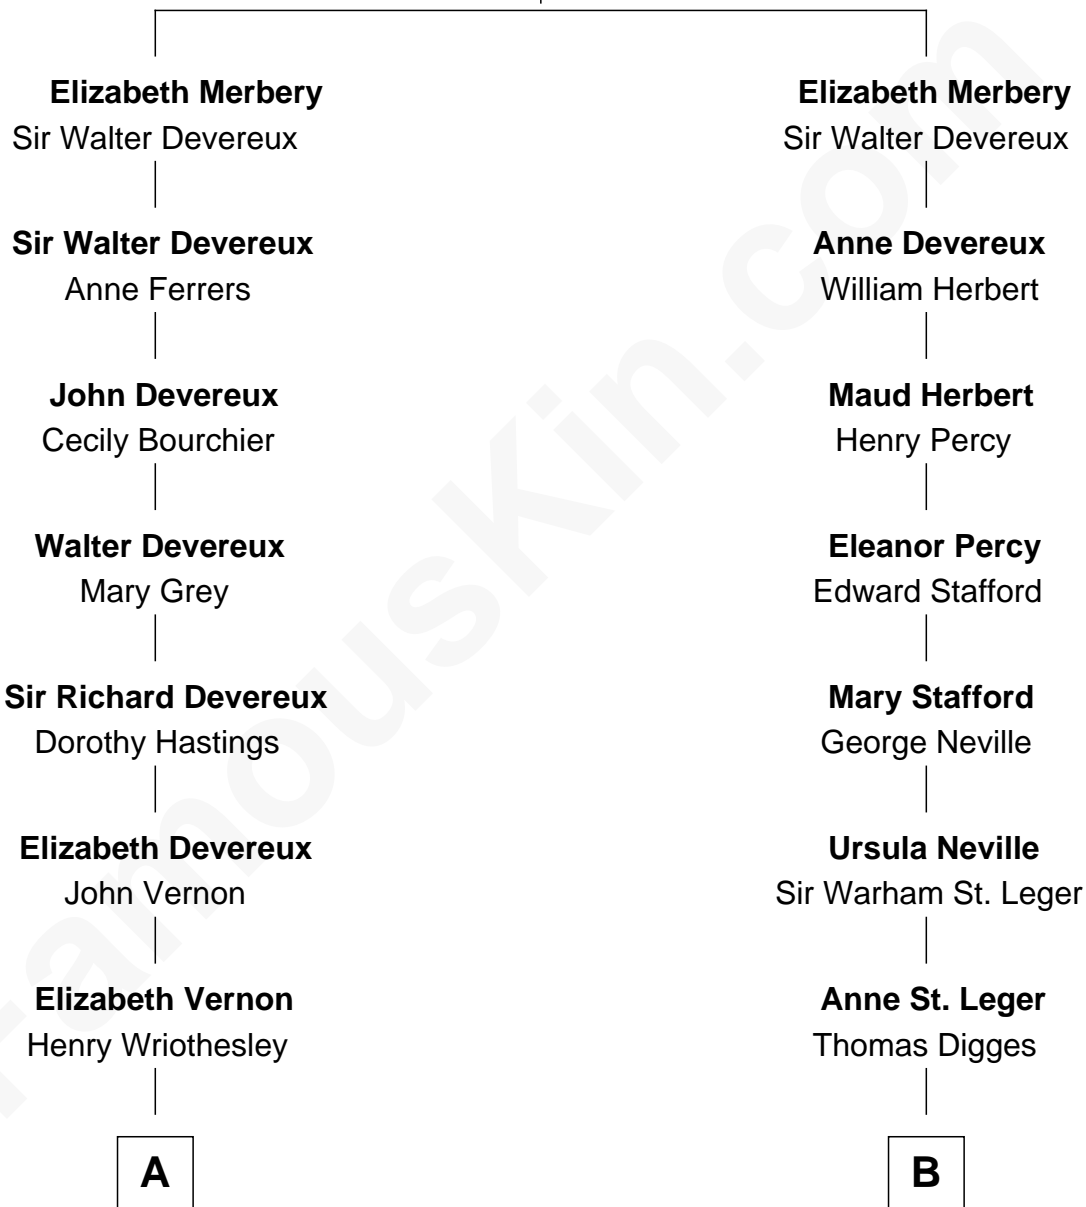

FamousKin.com
Relationship Chart of
Prince William
Prince of Wales

12th cousin 7 times removed of
John Carroll
Founder of Georgetown University

John Merbery

A

Thomas Wriothesley
Rachel Massüe de Ruvigny

Rachel Wriothesley
William Russell

Rachel Russell
Sir William Cavendish

Sir William Cavendish
Catherine Hoskins

Sir William Cavendish
Charlotte Elizabeth Boyle

Dorothy Cavendish
William Henry Bentinck

Charles Augustus Cavendish-Bentinck
Anne Wellesley