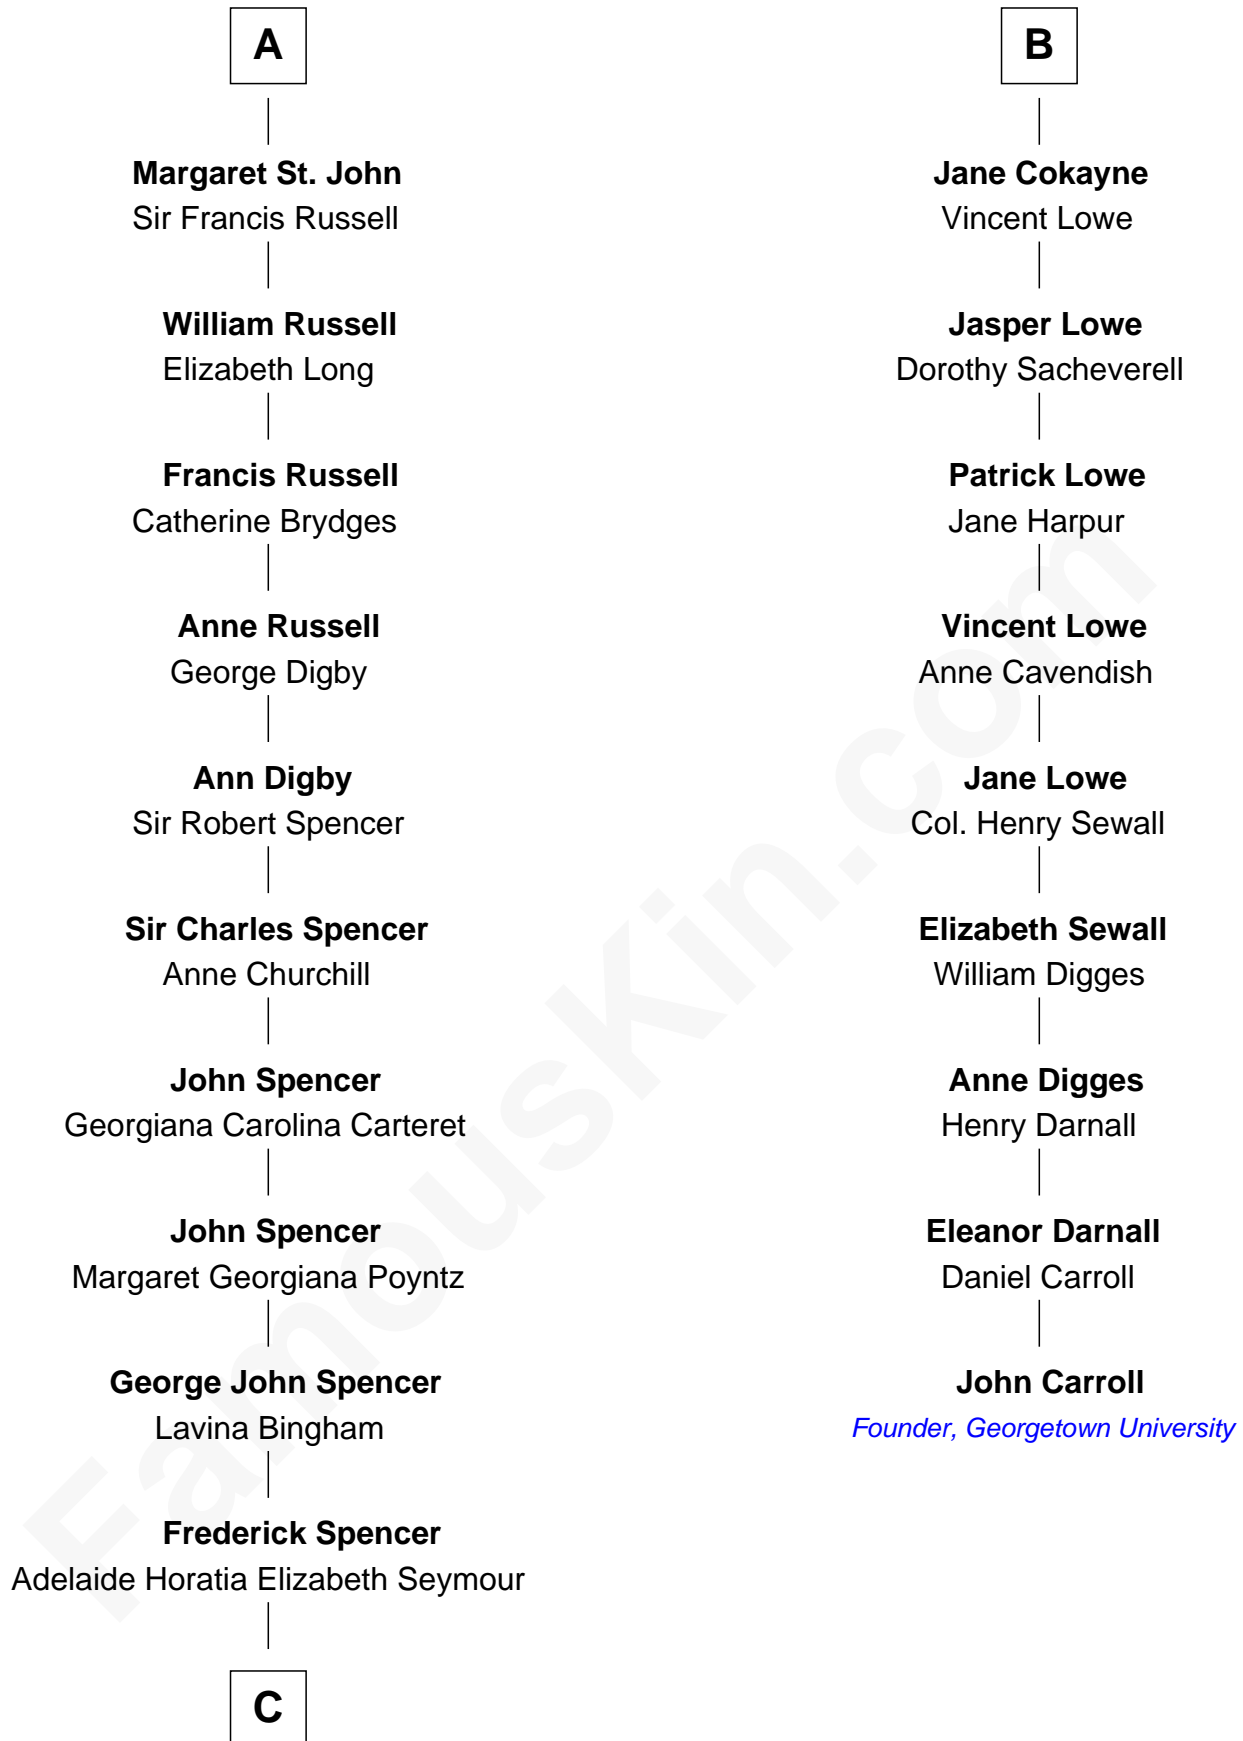

FamousKin.com

Relationship Chart of

Prince William

Prince of Wales

15th cousin 6 times removed of

John Carroll

Founder of Georgetown University

C

—
Charles Robert Spencer

Margaret Baring

—
Albert Edward John Spencer

Cynthia Elinor Beatrix Hamilton

—
Edward John Spencer

Frances Ruth Burke Roche

—
Princess Diana Frances Spencer

Charles III, King of the United Kingdom