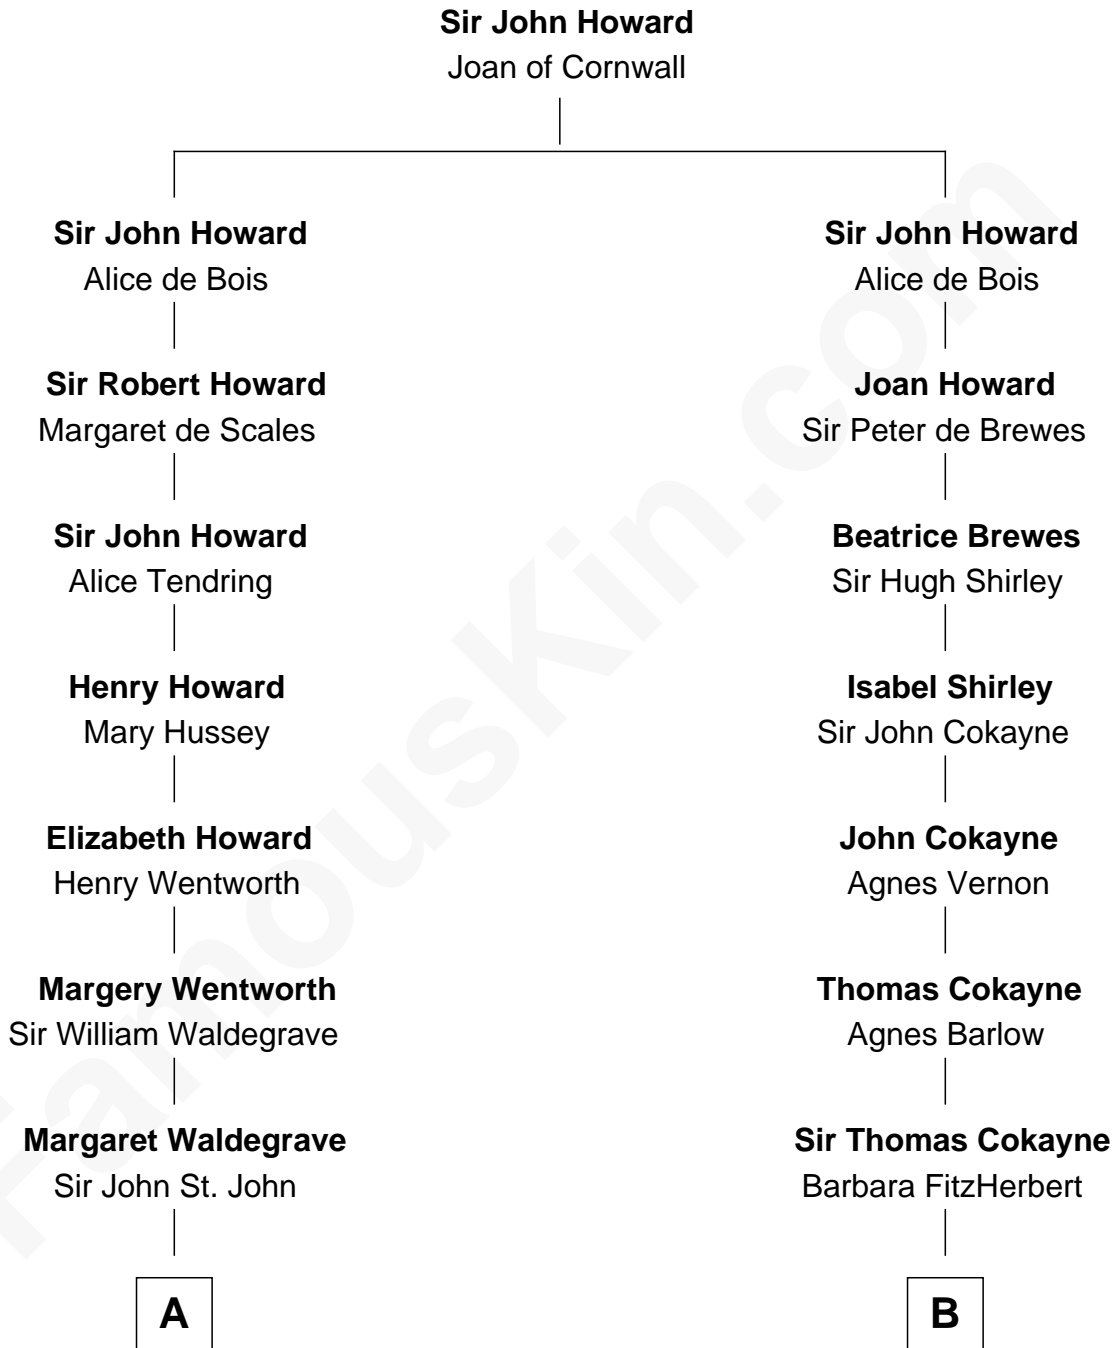

FamousKin.com

Relationship Chart of

Prince William

Prince of Wales

15th cousin 6 times removed of

John Carroll

Founder of Georgetown University

C

—
Charles Robert Spencer

Margaret Baring

—
Albert Edward John Spencer

Cynthia Elinor Beatrix Hamilton

—
Edward John Spencer

Frances Ruth Burke Roche

—
Princess Diana Frances Spencer

Charles III, King of the United Kingdom