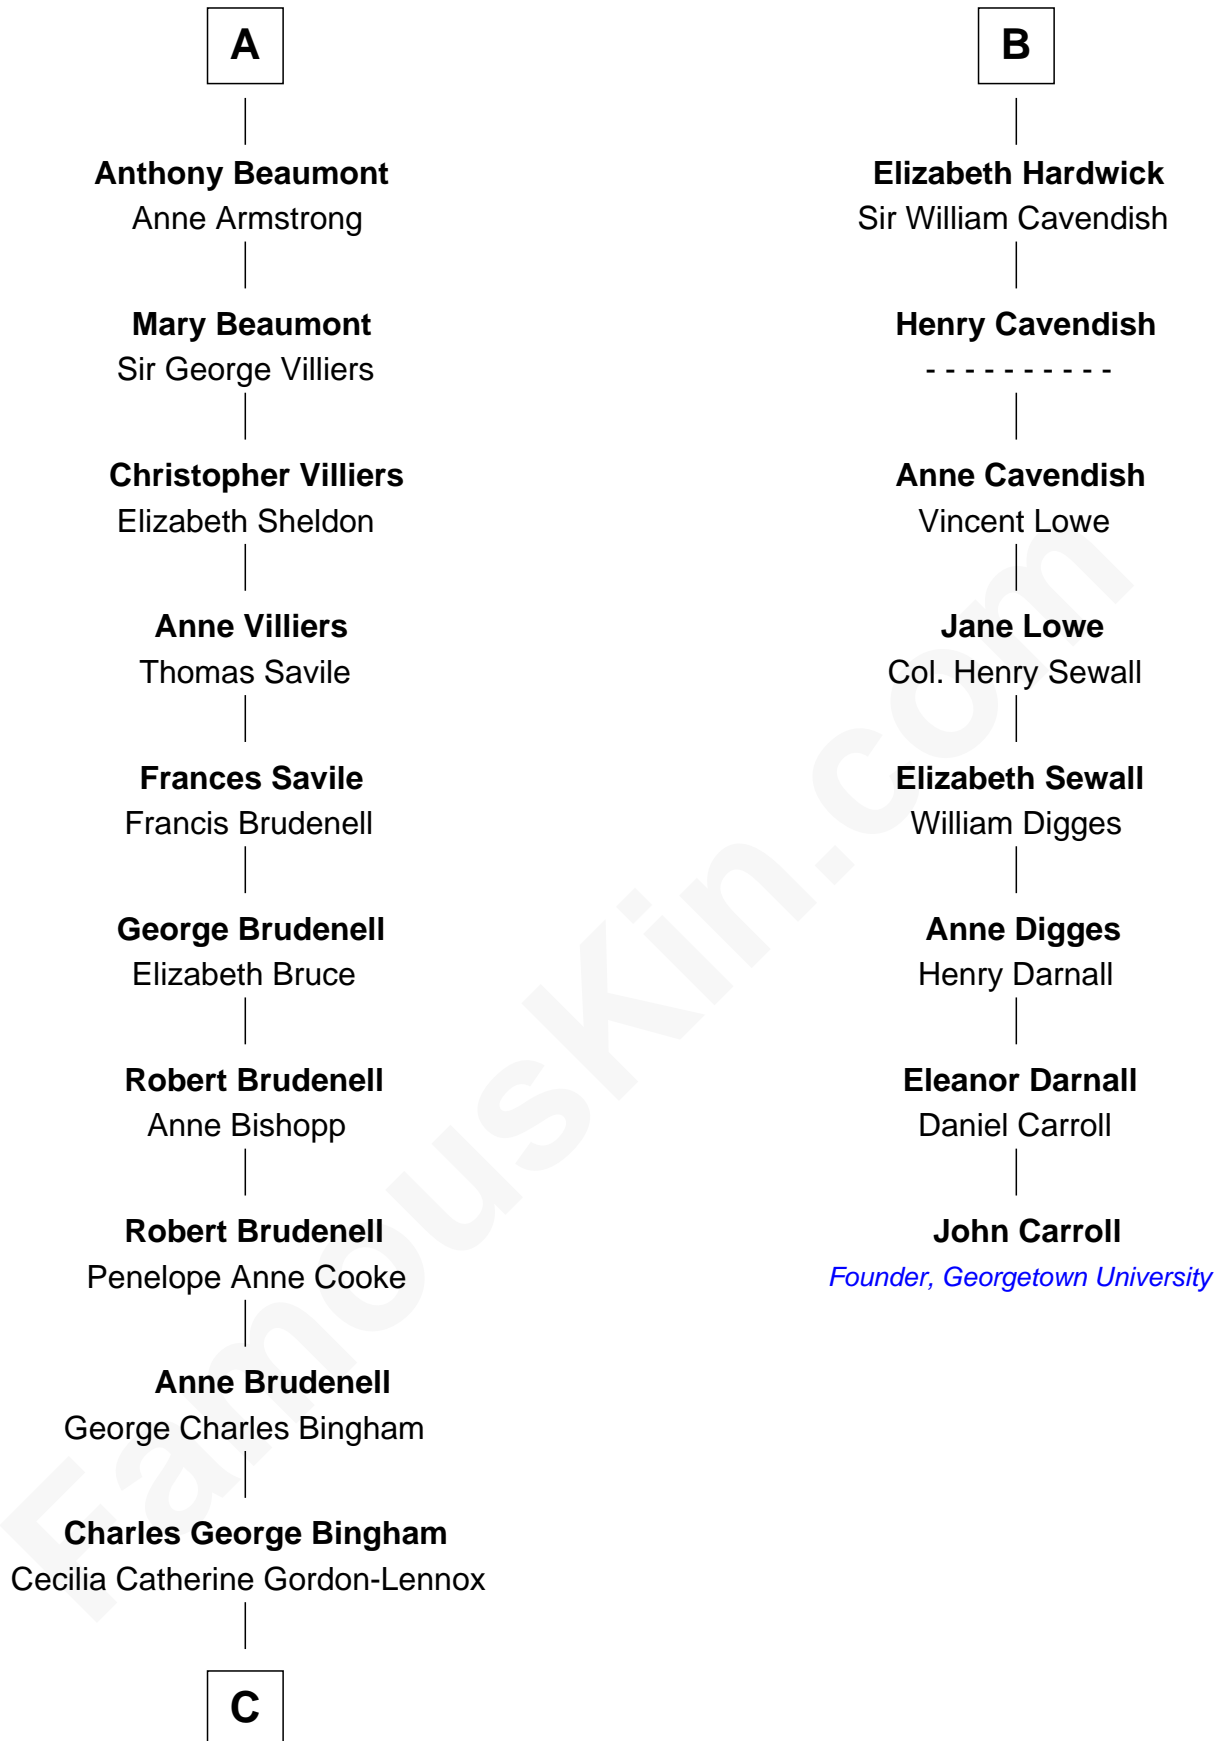

FamousKin.com

Relationship Chart of

Prince William

Prince of Wales

14th cousin 7 times removed of

John Carroll

Founder of Georgetown University

C

Rosalind Cecilia Caroline Bingham

James Albert Edward Hamilton

Cynthia Elinor Beatrix Hamilton

Albert Edward John Spencer

Edward John Spencer

Frances Ruth Burke Roche

Princess Diana Frances Spencer

Charles III, King of the United Kingdom