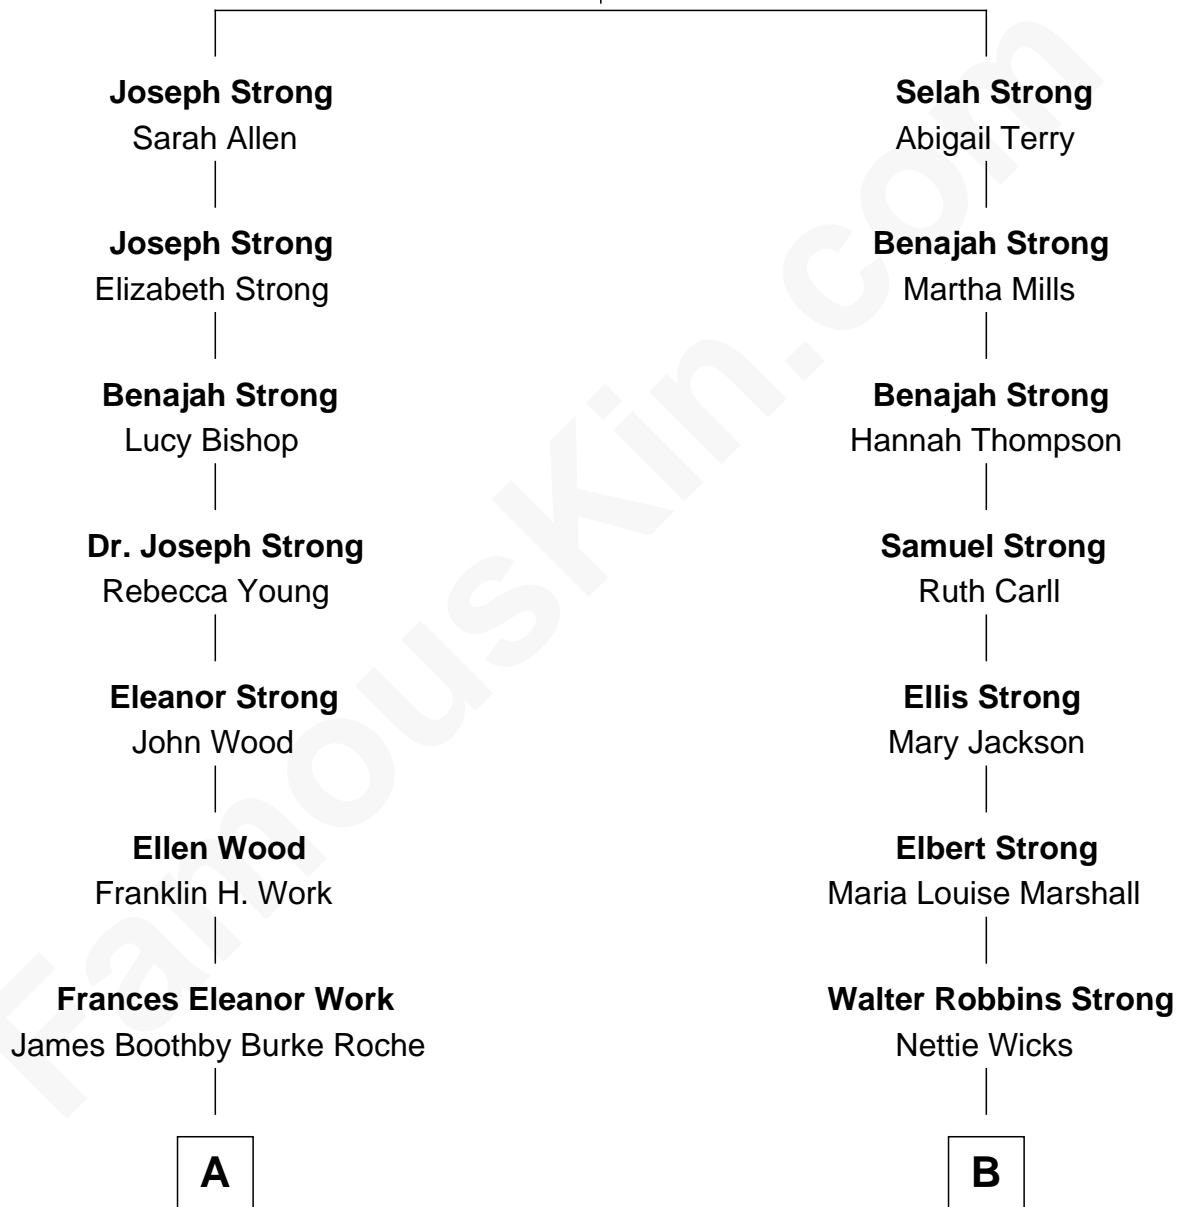

# FamousKin.com Relationship Chart of

**Prince William**

*Prince of Wales*

10th cousin of

**Jordan Peele**

*TV and Movie Actor*

**Thomas Strong**

Rachel Holton

**A**

**Edmund Maurice Burke Roche**

Ruth Sylvia Gill

**Frances Ruth Burke Roche**

Edward John Spencer

**Princess Diana Frances Spencer**

Charles III, King of the United Kingdom

**Prince William**

*Prince of Wales*

**B**

**Louise Strong**

Everett Sidney Taylor

**Josephine Helen Taylor**

Earl Haworth Williams

**Lucinda J. Williams**

Hayward Peele