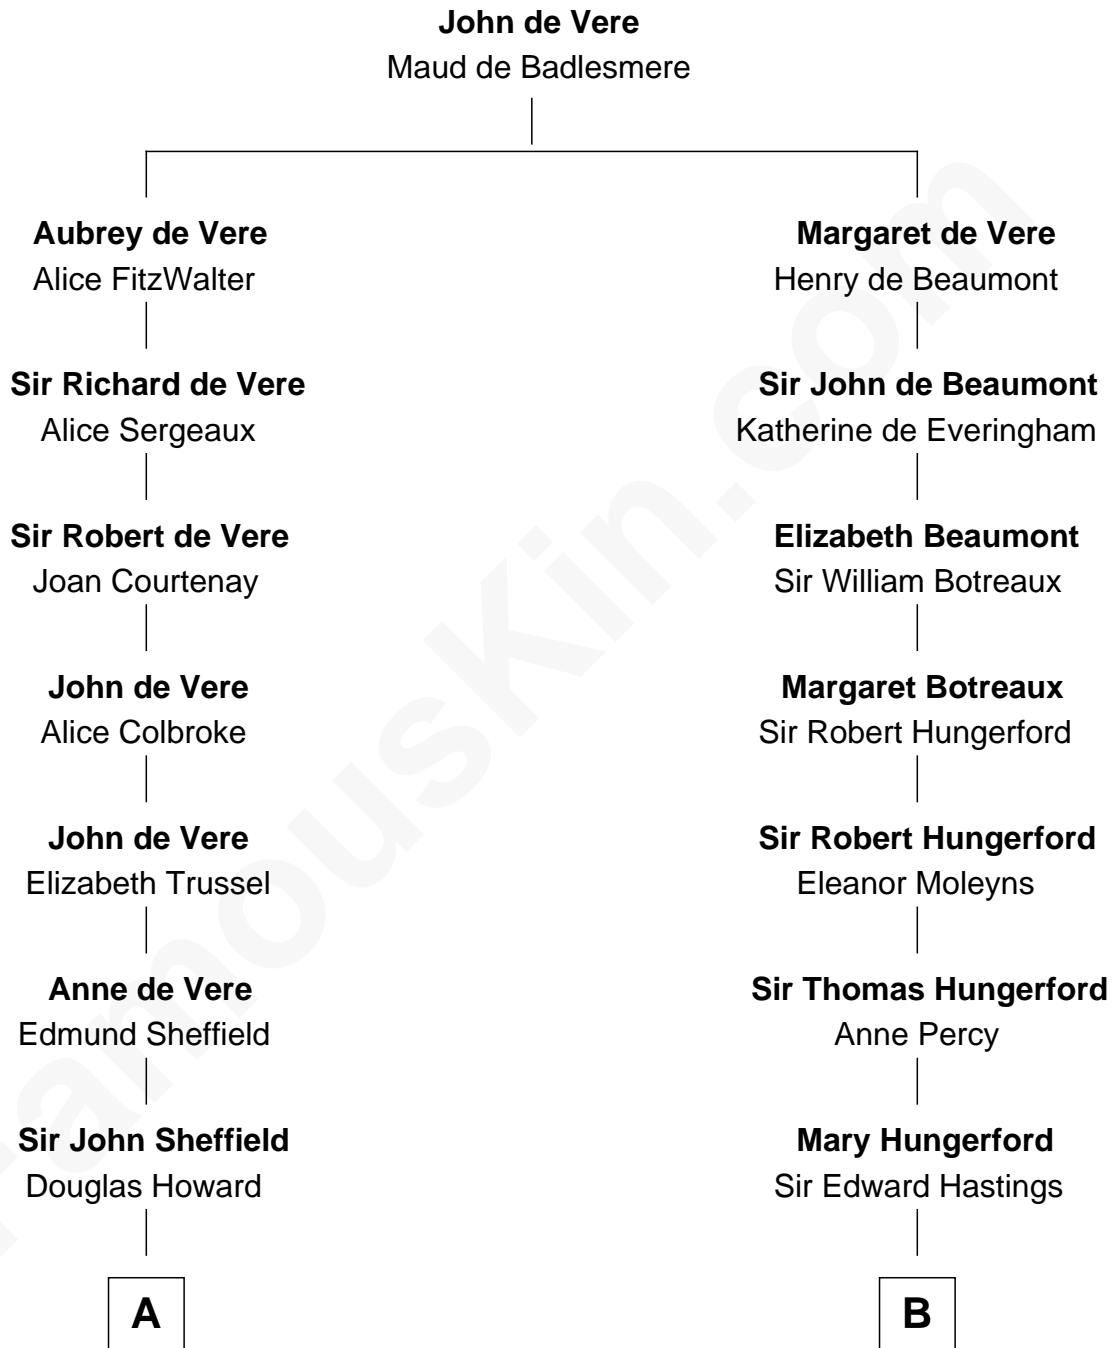

FamousKin.com Relationship Chart of

Prince William

Prince of Wales

18th cousin 3 times removed of

Lewis Carroll

Author of Alice in Wonderland

A

Edmund Sheffield

Ursula Tyrwhitt

Mary Sheffield

Ferdinando Fairfax

Frances Fairfax

Sir Thomas Widdrington

Catherine Widdrington

Sir Robert Shafto

Mark Shafto