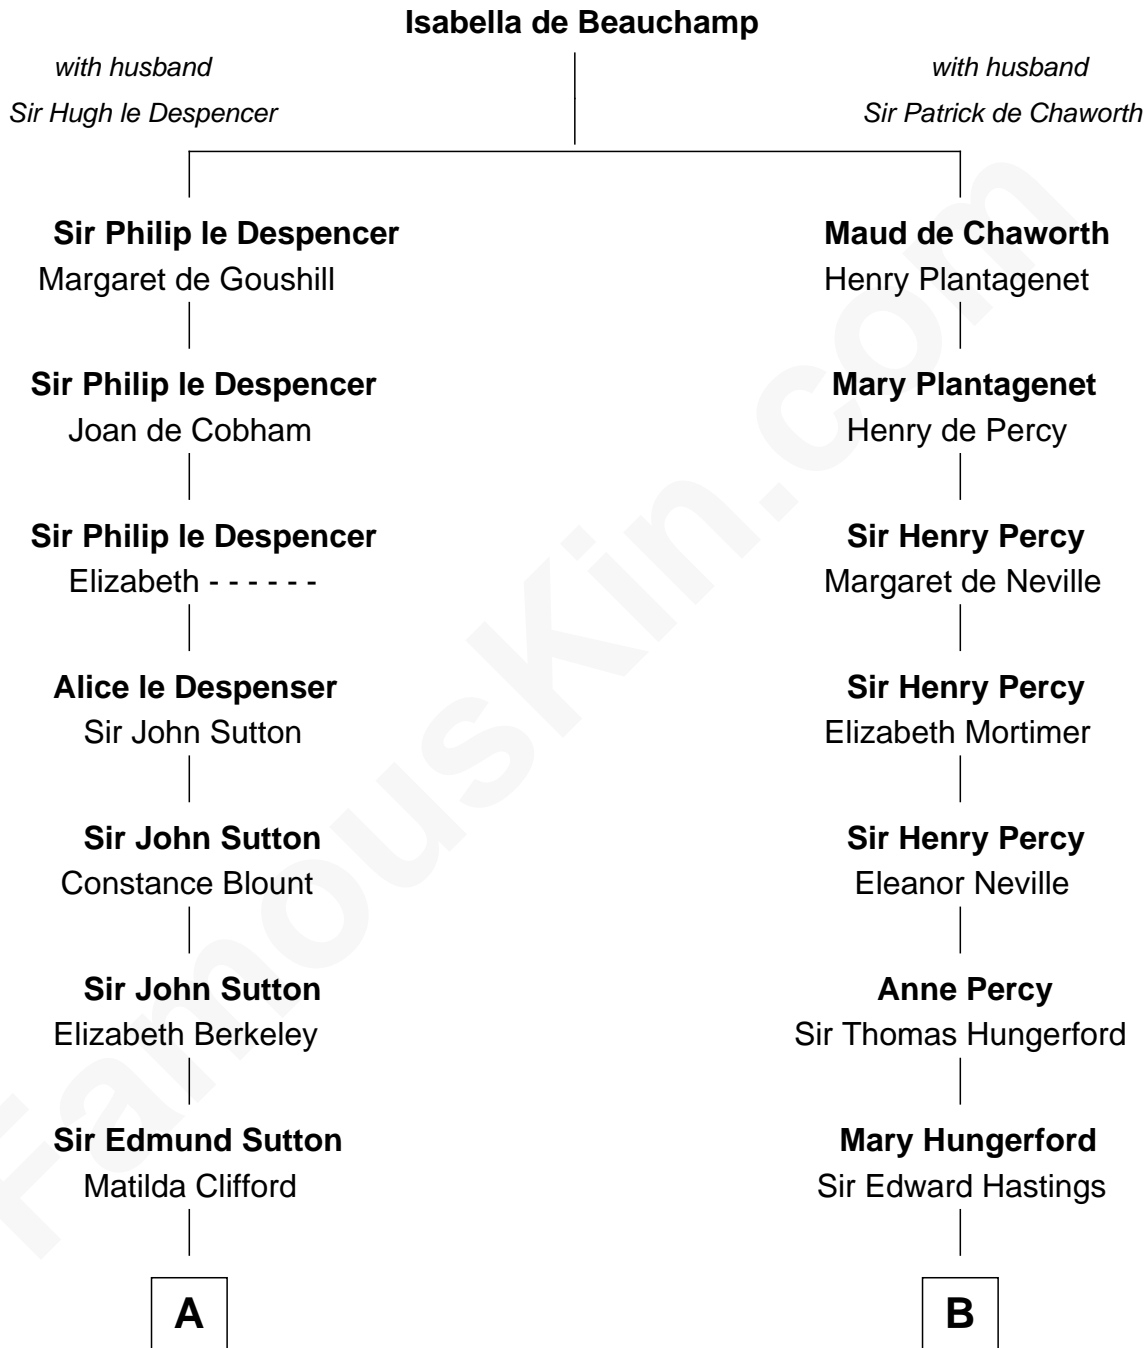

FamousKin.com

Relationship Chart of

Prince William

Prince of Wales

18th cousin 3 times removed of

Lewis Carroll

Author of Alice in Wonderland

C

Charles Robert Spencer

Margaret Baring

Albert Edward John Spencer

Cynthia Elinor Beatrix Hamilton

Edward John Spencer

Frances Ruth Burke Roche

Princess Diana Frances Spencer

Charles III, King of the United Kingdom