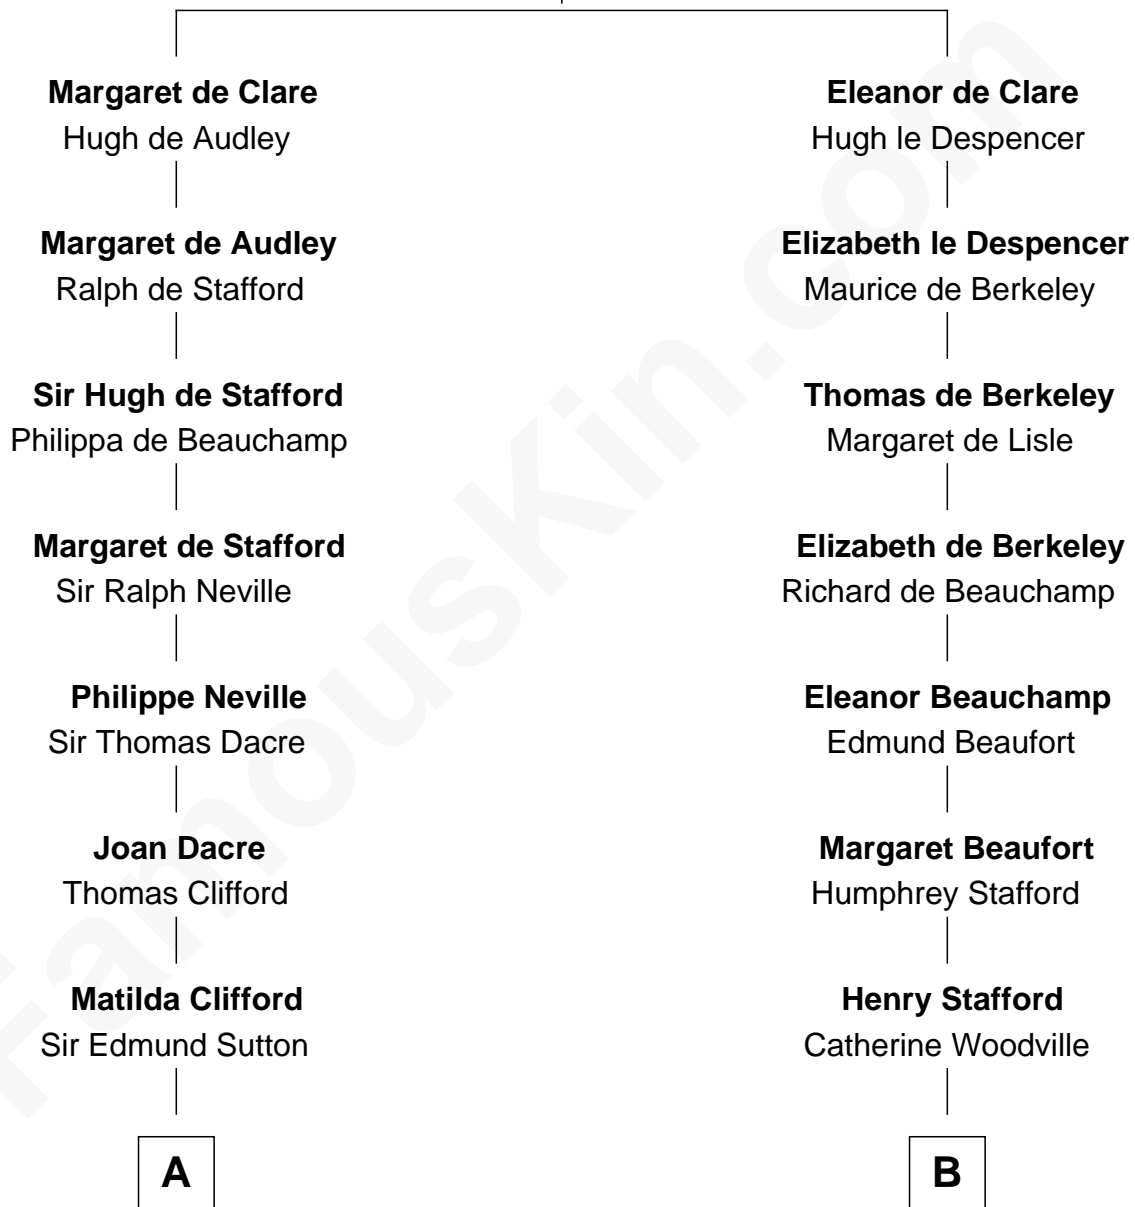

# FamousKin.com Relationship Chart of

**Prince William**

*Prince of Wales*

18th cousin 3 times removed of

**Lewis Carroll**

*Author of Alice in Wonderland*

**Sir Gilbert de Clare**

Joan of Acre

**C**

**Charles Robert Spencer**

Margaret Baring

**Albert Edward John Spencer**

Cynthia Elinor Beatrix Hamilton

**Edward John Spencer**

Frances Ruth Burke Roche

**Princess Diana Frances Spencer**

Charles III, King of the United Kingdom

**Prince William**

*Prince of Wales*

**D**

**Frances Jane Lutwidge**

Rev. Charles Dodgson

**Lewis Carroll**

*Author of Alice in Wonderland*