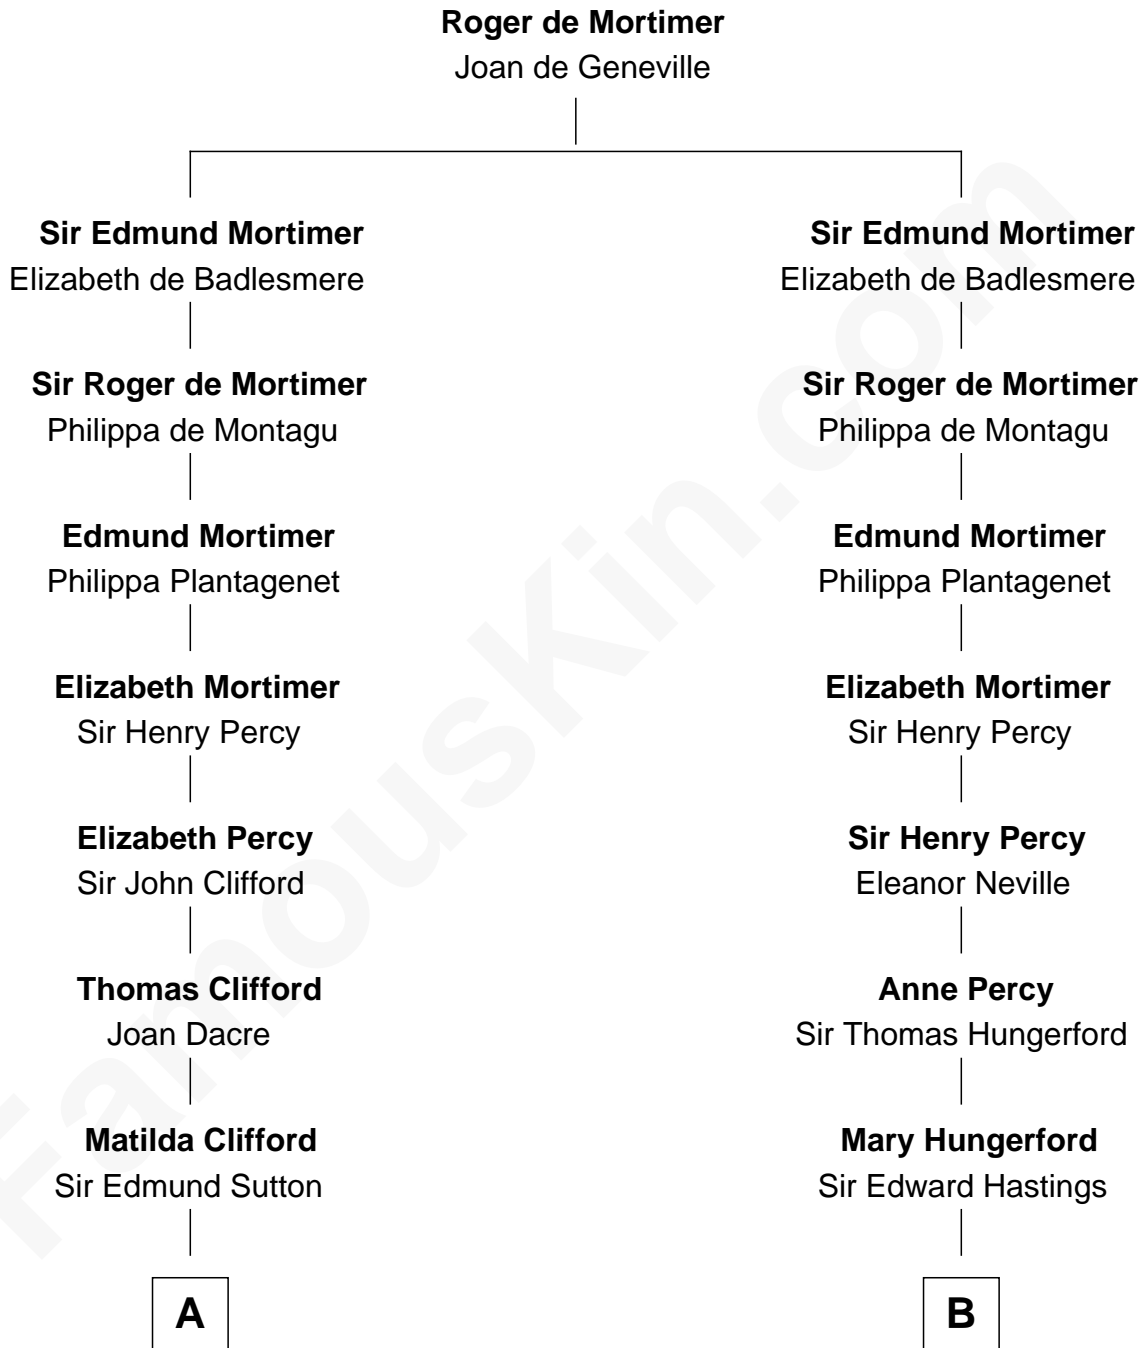

**FamousKin.com**  
**Relationship Chart of**  
**Prince William**  
*Prince of Wales*

**18th cousin 3 times removed of**  
**Lewis Carroll**  
*Author of Alice in Wonderland*

**C**

**Charles Robert Spencer**

Margaret Baring

**Albert Edward John Spencer**

Cynthia Elinor Beatrix Hamilton

**Edward John Spencer**

Frances Ruth Burke Roche

**Princess Diana Frances Spencer**

Charles III, King of the United Kingdom

**Prince William**

*Prince of Wales*

**D**

**Frances Jane Lutwidge**

Rev. Charles Dodgson

**Lewis Carroll**

*Author of Alice in Wonderland*