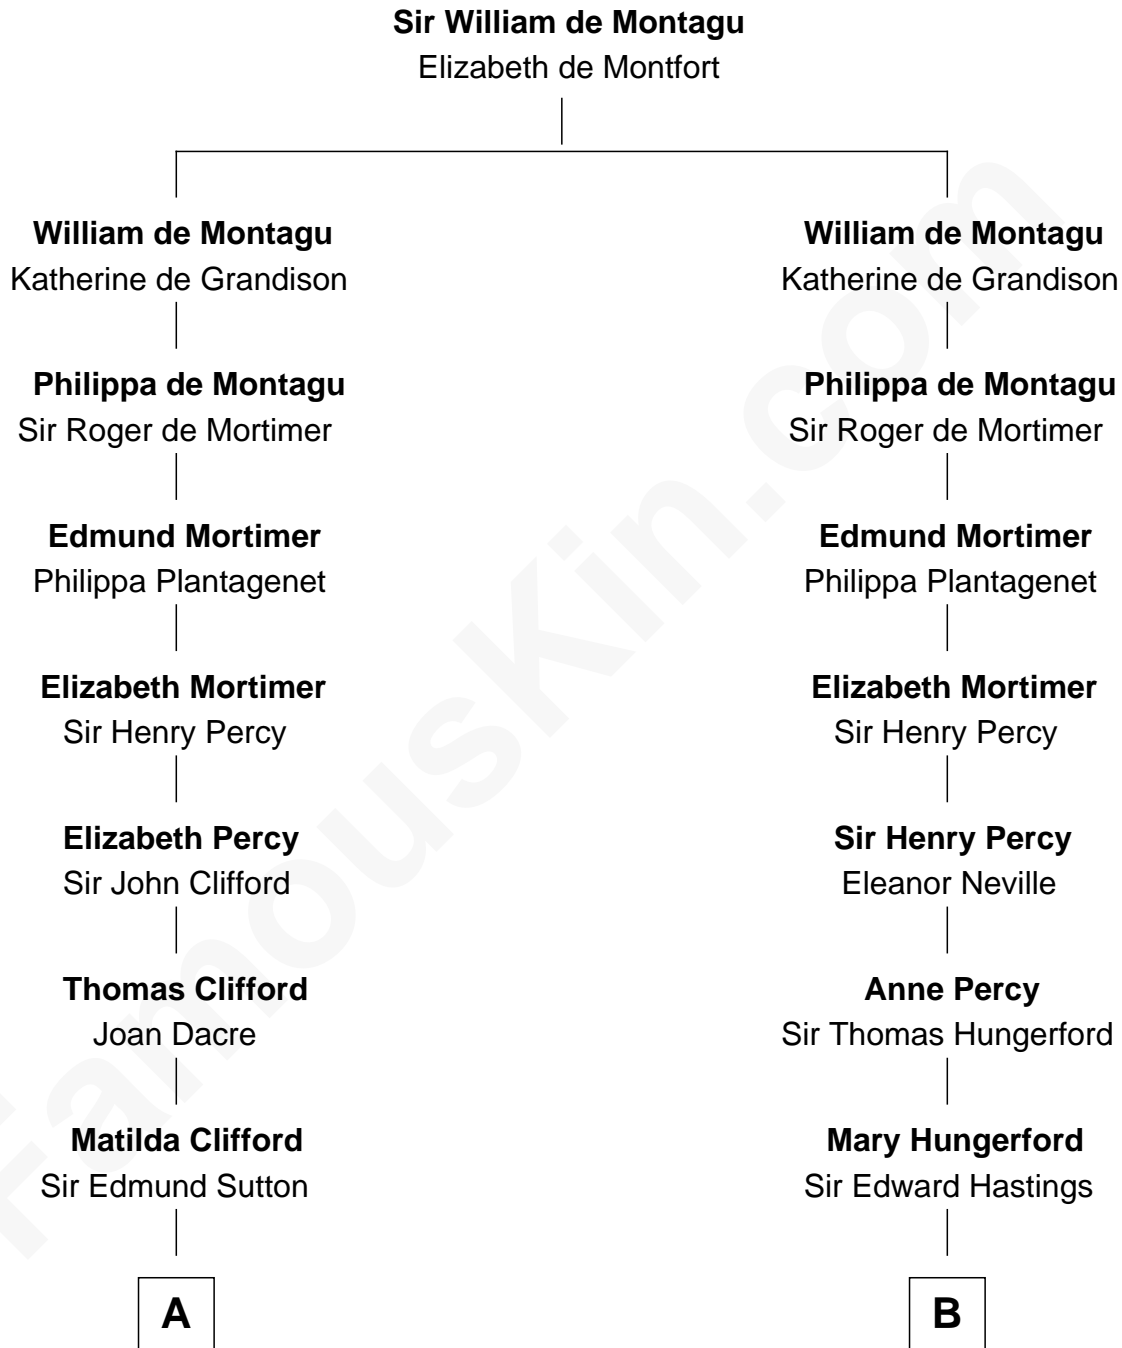

FamousKin.com

Relationship Chart of

Prince William

Prince of Wales

18th cousin 3 times removed of

Lewis Carroll
Author of Alice in Wonderland

C

Charles Robert Spencer

Margaret Baring

Albert Edward John Spencer

Cynthia Elinor Beatrix Hamilton

Edward John Spencer

Frances Ruth Burke Roche

Princess Diana Frances Spencer

Charles III, King of the United Kingdom

Prince William