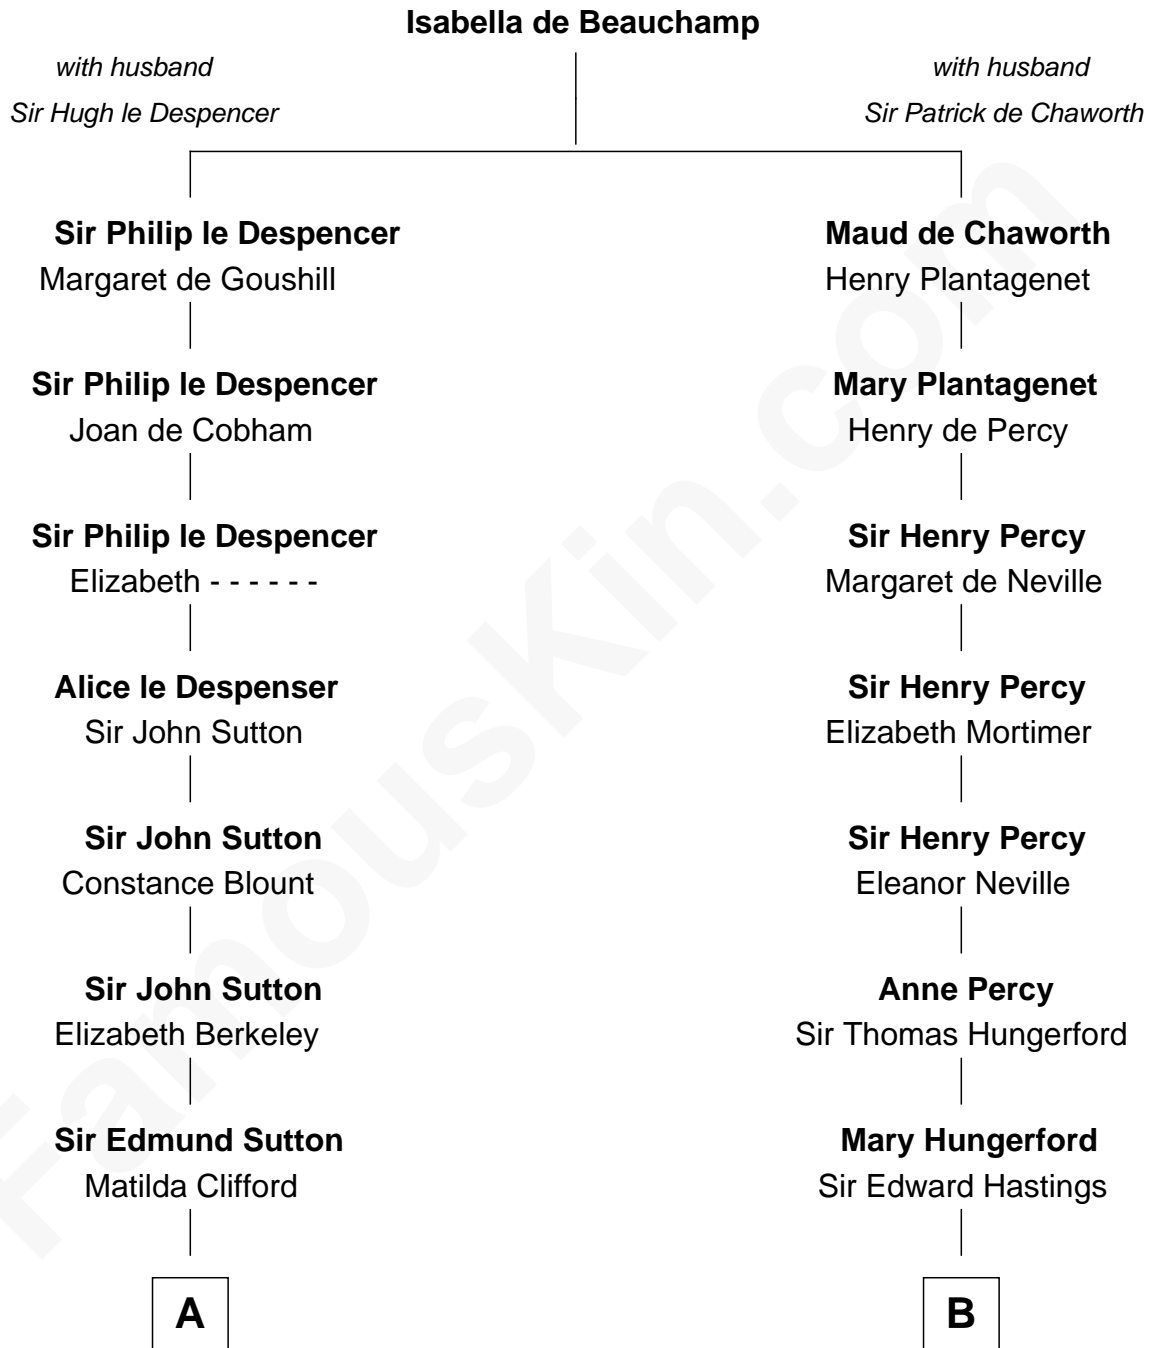

FamousKin.com Relationship Chart of

Prince William

Prince of Wales

19th cousin 2 times removed of

E. M. Forster

English Novelist

C

Charles Robert Spencer

Margaret Baring

Albert Edward John Spencer

Cynthia Elinor Beatrix Hamilton

Edward John Spencer

Frances Ruth Burke Roche

Princess Diana Frances Spencer

Charles III, King of the United Kingdom

Prince William

Prince of Wales

D

Laura Thornton

Charles Forster

Edward Morgan Llewellyn Forster

Alice Clara Whichelo

E. M. Forster

English Novelist