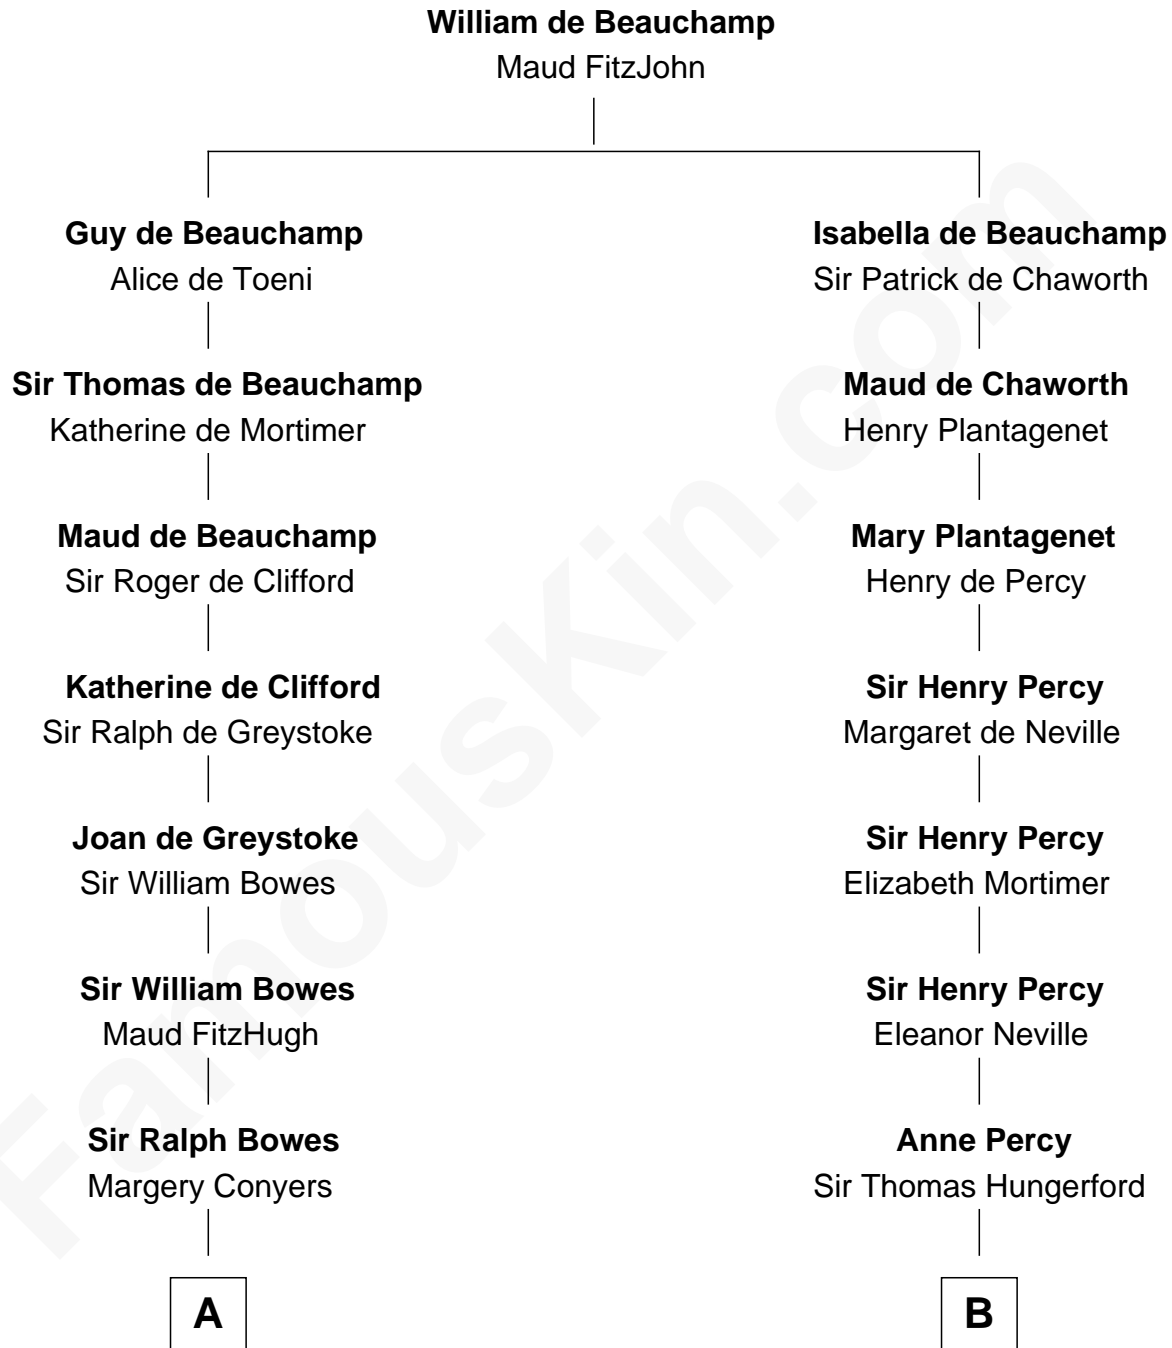

FamousKin.com Relationship Chart of

Prince William

Prince of Wales

20th cousin 1 time removed of

E. M. Forster

English Novelist

C

Claude George Bowes-Lyon
Cecilia Nina Cavendish-Bentinck

Elizabeth Bowes-Lyon
George VI, King of the United Kingdom

Elizabeth II, Queen of the United Kingdom
Prince Philip of Edinburgh

Charles III, King of the United Kingdom
Princess Diana Frances Spencer

Prince William
Prince of Wales

D

Henry Thornton
Marianne Sykes

Laura Thornton
Charles Forster

Edward Morgan Llewellyn Forster
Alice Clara Whichelo

E. M. Forster
English Novelist