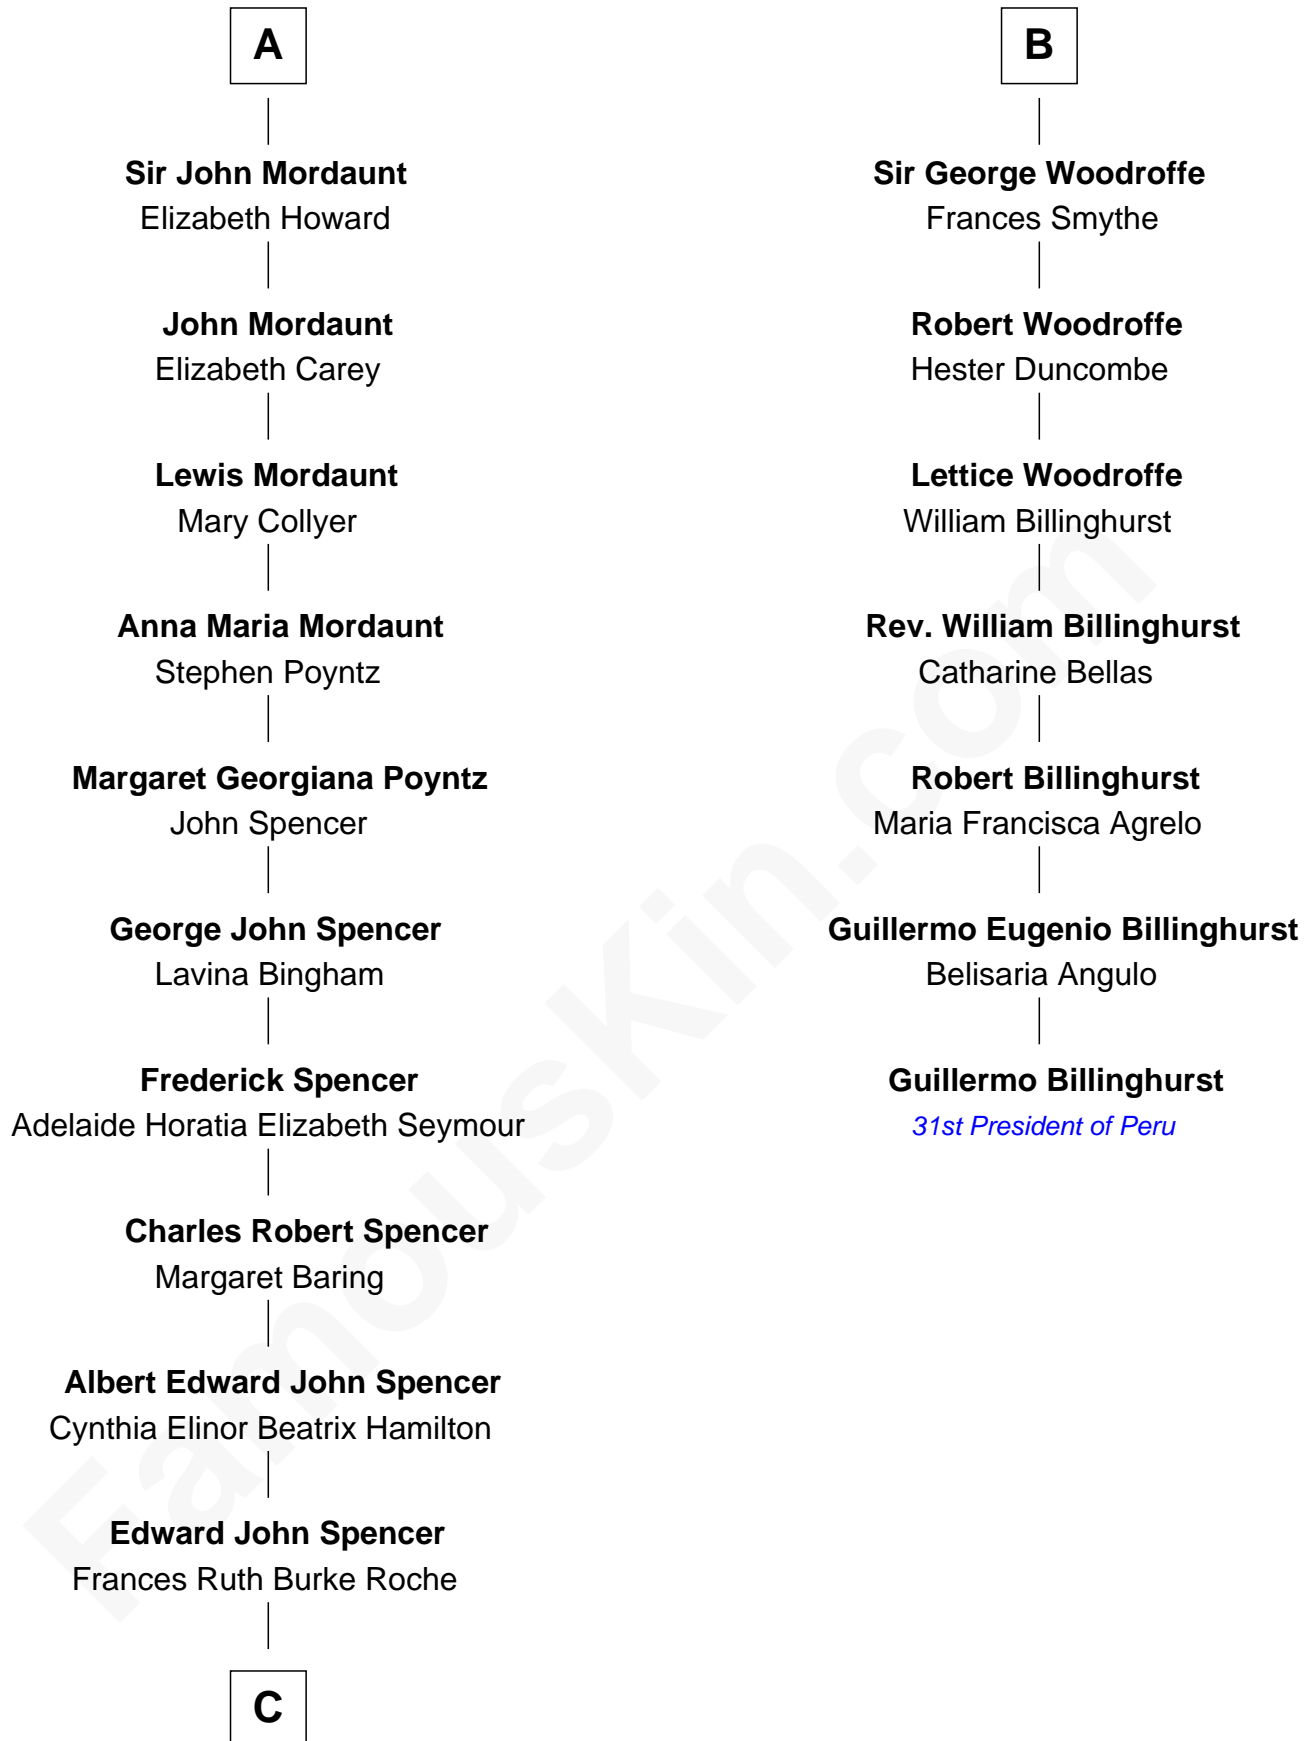

FamousKin.com
Relationship Chart of
Prince William
Prince of Wales

13th cousin 5 times removed of
Guillermo Billinghurst
31st President of Peru

Sir Robert Hungerford
 Margaret Botreaux

Sir Robert Hungerford
 Eleanor Moleyns

Eleanor Hungerford
 Sir John White

Sir Thomas Hungerford
 Anne Percy

Robert White
 Margaret Gainsford

Mary Hungerford
 Sir Edward Hastings

Margaret White
 John Kirton

Sir George Hastings
 Anne Stafford

Stephen Kirton
 Margaret Offley

Sir Francis Hastings
 Katherine Pole

Grissell Kirton
 Sir Nicholas Woodroffe

Frances Hastings
 Sir Henry Compton

Sir David Woodroffe
 Catherine White

Margaret Compton
 Henry Mordaunt

Robert Woodroffe
 Lettice Duncombe

A

B

C

Princess Diana Frances Spencer
Charles III, King of the United Kingdom

Prince William
Prince of Wales

FamousKin.com