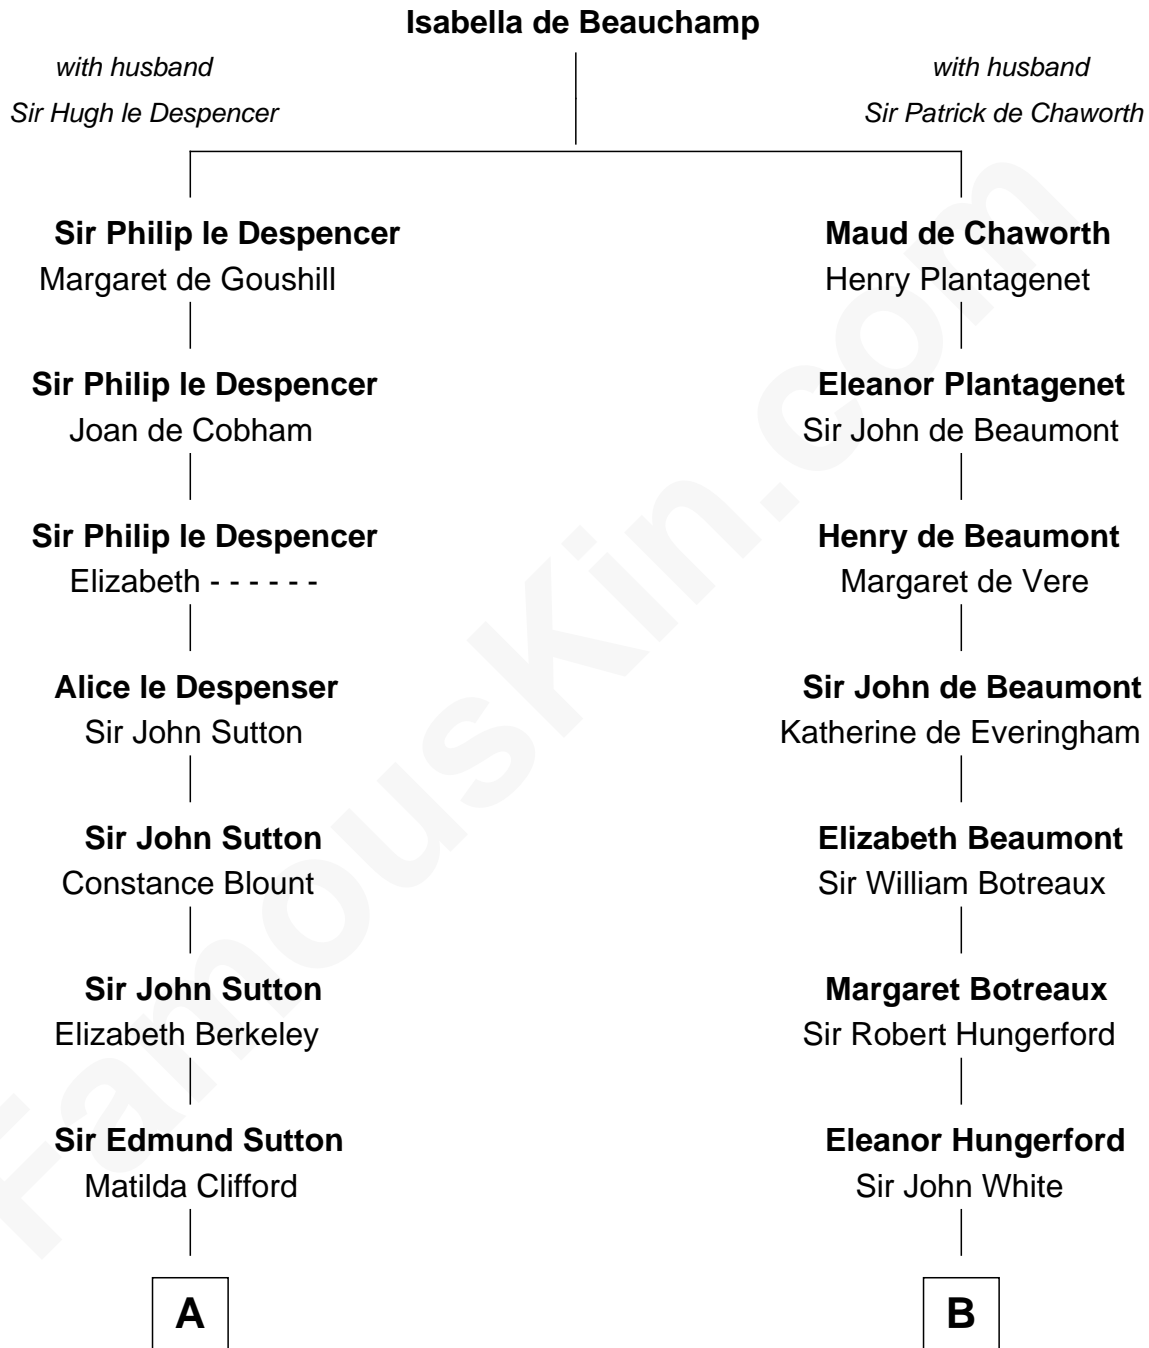

**FamousKin.com**  
**Relationship Chart of**  
**Prince William**  
*Prince of Wales*

19th cousin 2 times removed of  
**Guillermo Billinghurst**  
*31st President of Peru*

**C**

**Charles Robert Spencer**

Margaret Baring

**Albert Edward John Spencer**

Cynthia Elinor Beatrix Hamilton

**Edward John Spencer**

Frances Ruth Burke Roche

**Princess Diana Frances Spencer**

Charles III, King of the United Kingdom

**Prince William**

*Prince of Wales*

**D**

**Robert Billinghurst**

Maria Francisca Agrelo

**Guillermo Eugenio Billinghurst**

Belisaria Angulo

**Guillermo Billinghurst**

*31st President of Peru*