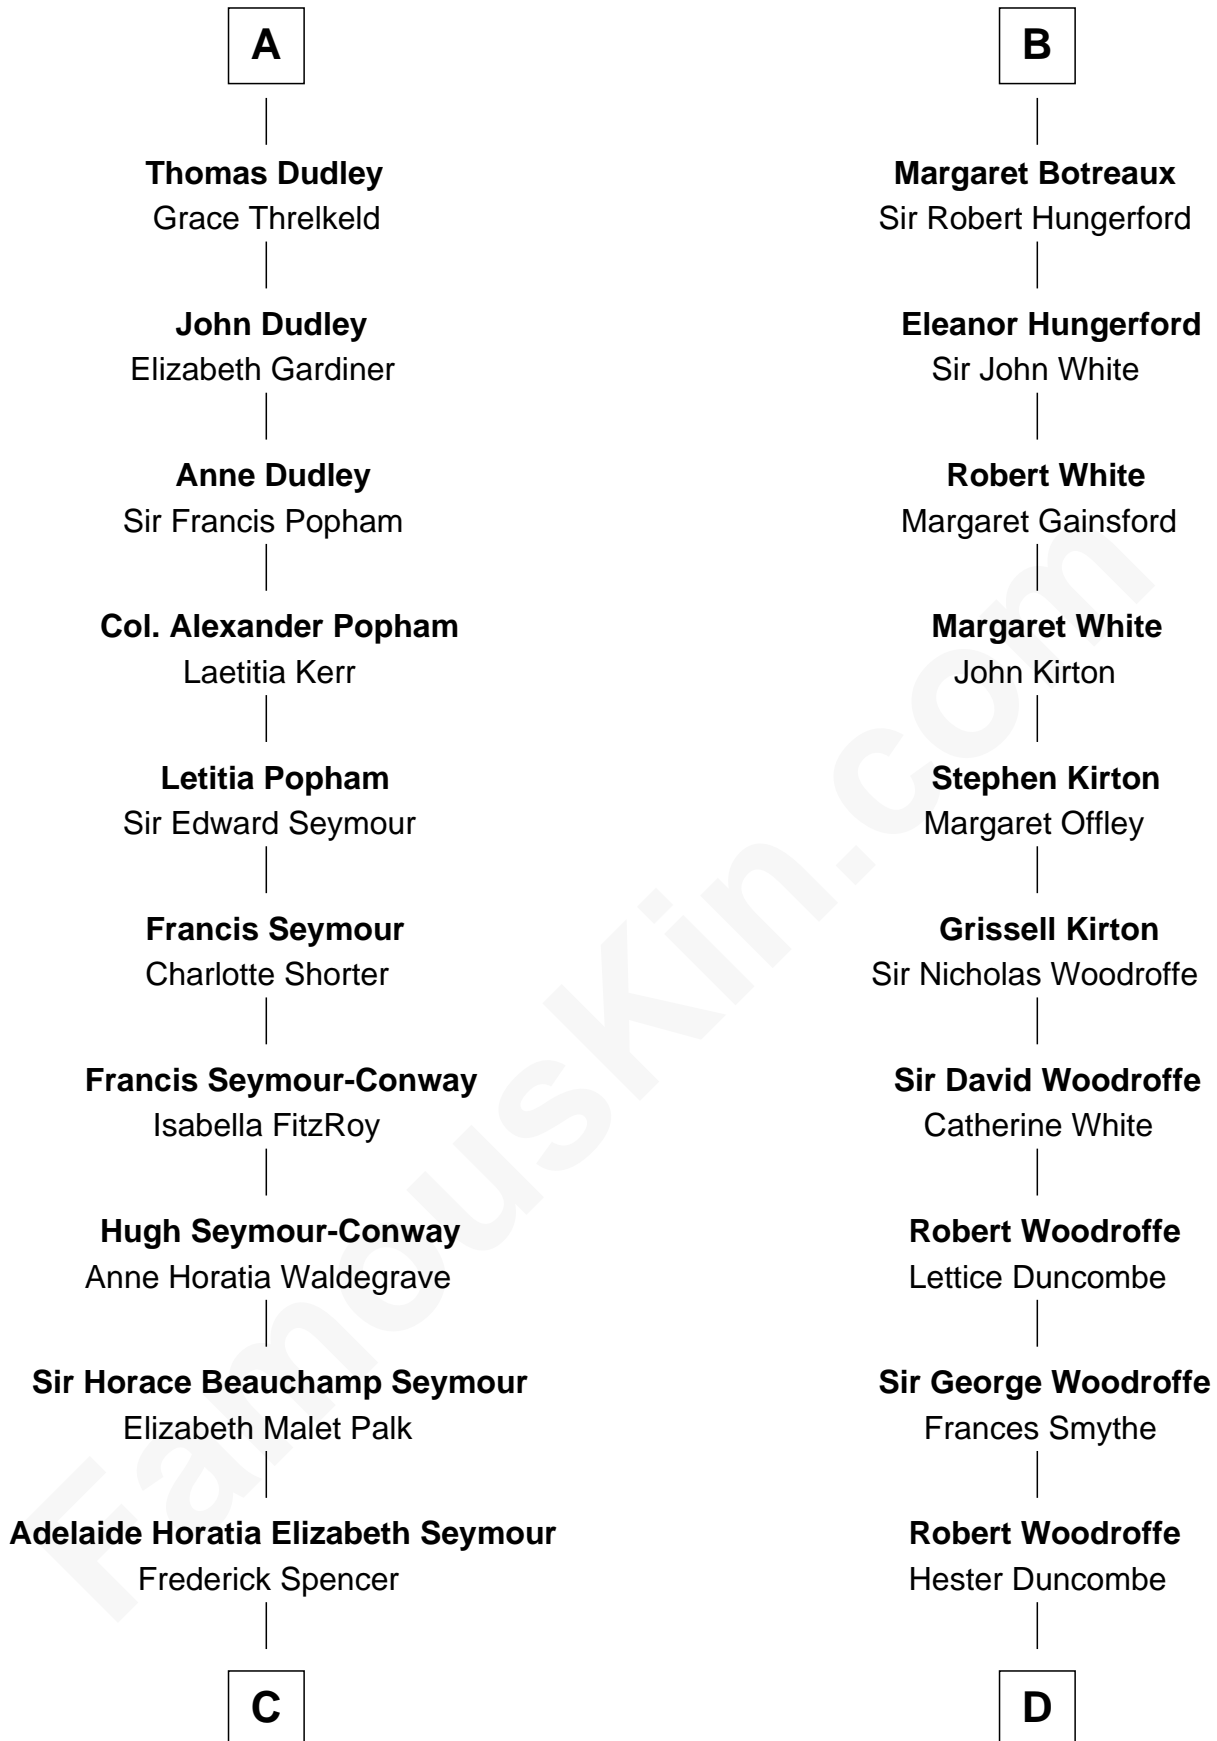

FamousKin.com Relationship Chart of

Prince William

Prince of Wales

21st cousin of

Guillermo Billinghurst

31st President of Peru

Sir Roger de Quincy

Helen of Galloway

Margaret de Vere

Sir John de Beaumont

Katherine de Everingham

Elizabeth Beaumont

Sir William Botreaux

B

C

Charles Robert Spencer

Margaret Baring

Albert Edward John Spencer

Cynthia Elinor Beatrix Hamilton

Edward John Spencer

Frances Ruth Burke Roche

Princess Diana Frances Spencer

Charles III, King of the United Kingdom

Prince William