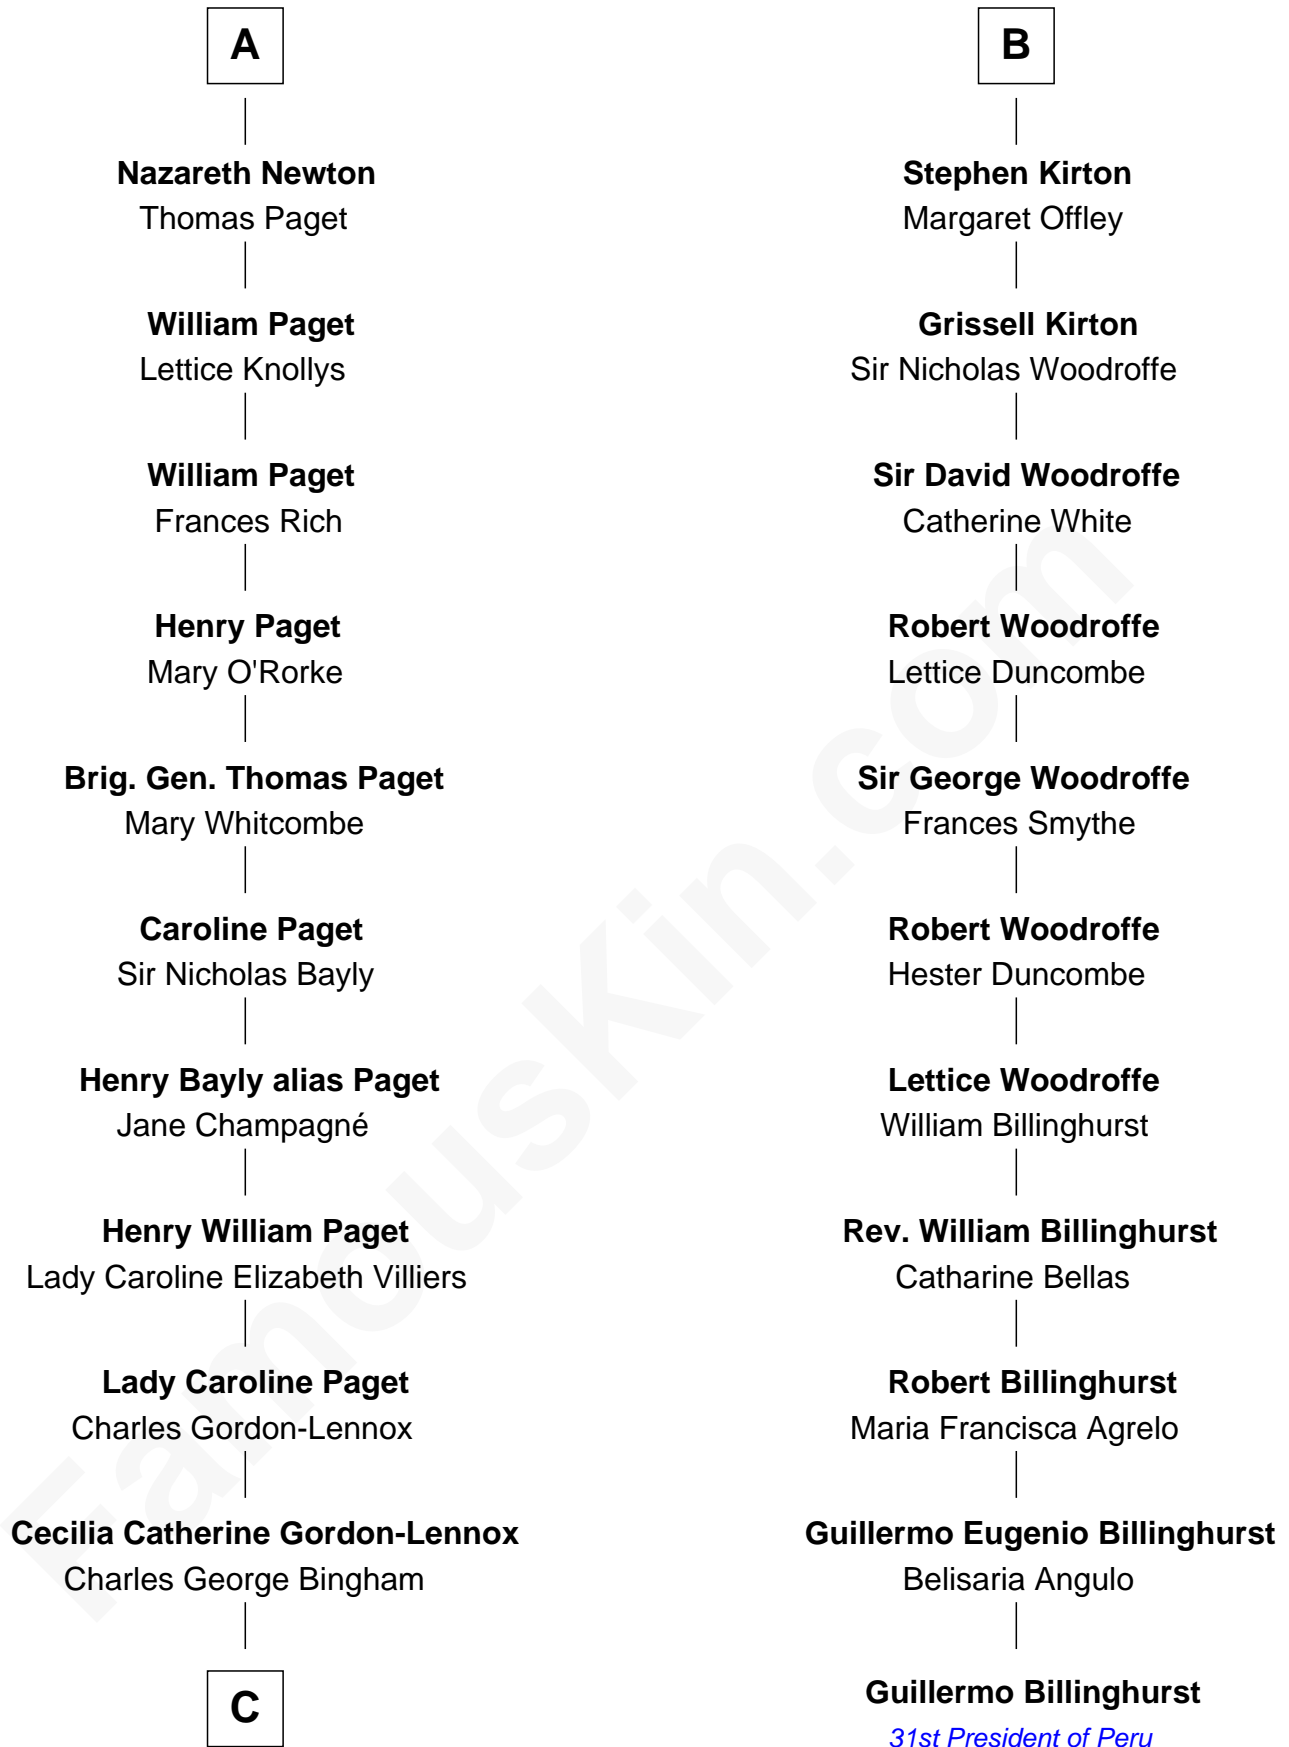

FamousKin.com
Relationship Chart of
Prince William
Prince of Wales

17th cousin 4 times removed of
Guillermo Billinghurst
31st President of Peru

Sir Hugh de Courtenay
 Agnes de St. John

C

Rosalind Cecilia Caroline Bingham

James Albert Edward Hamilton

Cynthia Elinor Beatrix Hamilton

Albert Edward John Spencer

Edward John Spencer

Frances Ruth Burke Roche

Princess Diana Frances Spencer

Charles III, King of the United Kingdom

Prince William