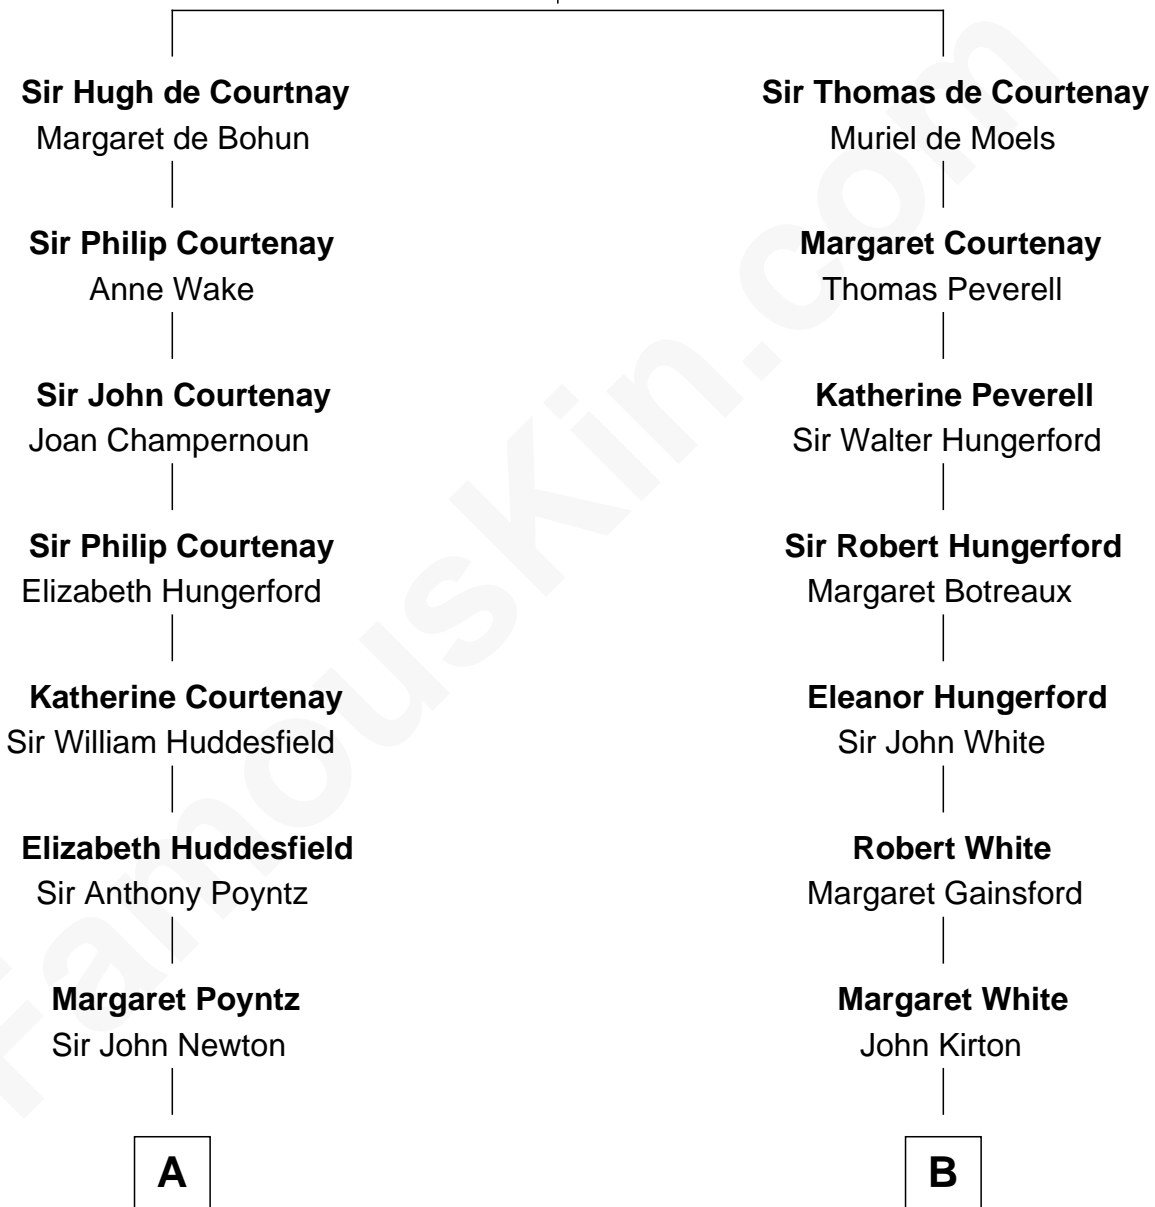

FamousKin.com
Relationship Chart of
Prince William
Prince of Wales

17th cousin 4 times removed of
Guillermo Billinghurst
31st President of Peru

Sir Hugh de Courtenay
 Agnes de St. John

C

Rosalind Cecilia Caroline Bingham

James Albert Edward Hamilton

Cynthia Elinor Beatrix Hamilton

Albert Edward John Spencer

Edward John Spencer

Frances Ruth Burke Roche

Princess Diana Frances Spencer

Charles III, King of the United Kingdom

Prince William