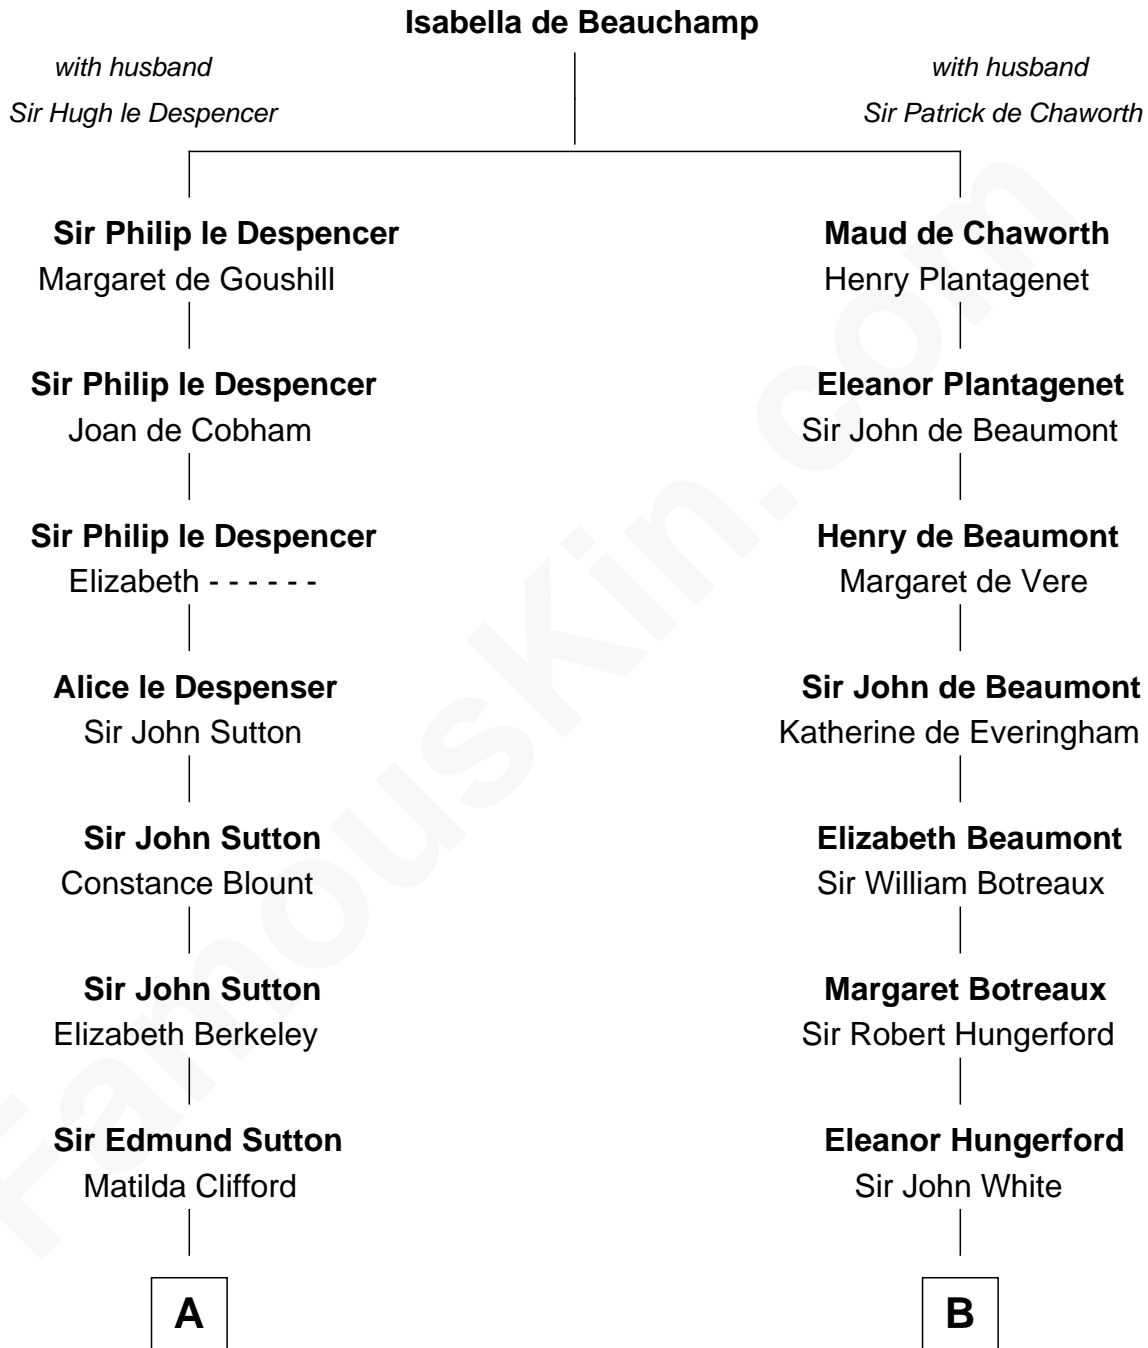

FamousKin.com Relationship Chart of

Prince William

Prince of Wales

21st cousin of

Susana Ferrari Billinghurst

Argentine Aviation Pioneer

C

Charles Robert Spencer

Margaret Baring

Albert Edward John Spencer

Cynthia Elinor Beatrix Hamilton

Edward John Spencer

Frances Ruth Burke Roche

Princess Diana Frances Spencer

Charles III, King of the United Kingdom

Prince William

Rosa Laureana Billinghamurst

Alfredo Ferrari

Susana Ferrari Billinghamurst

Argentine Aviation Pioneer