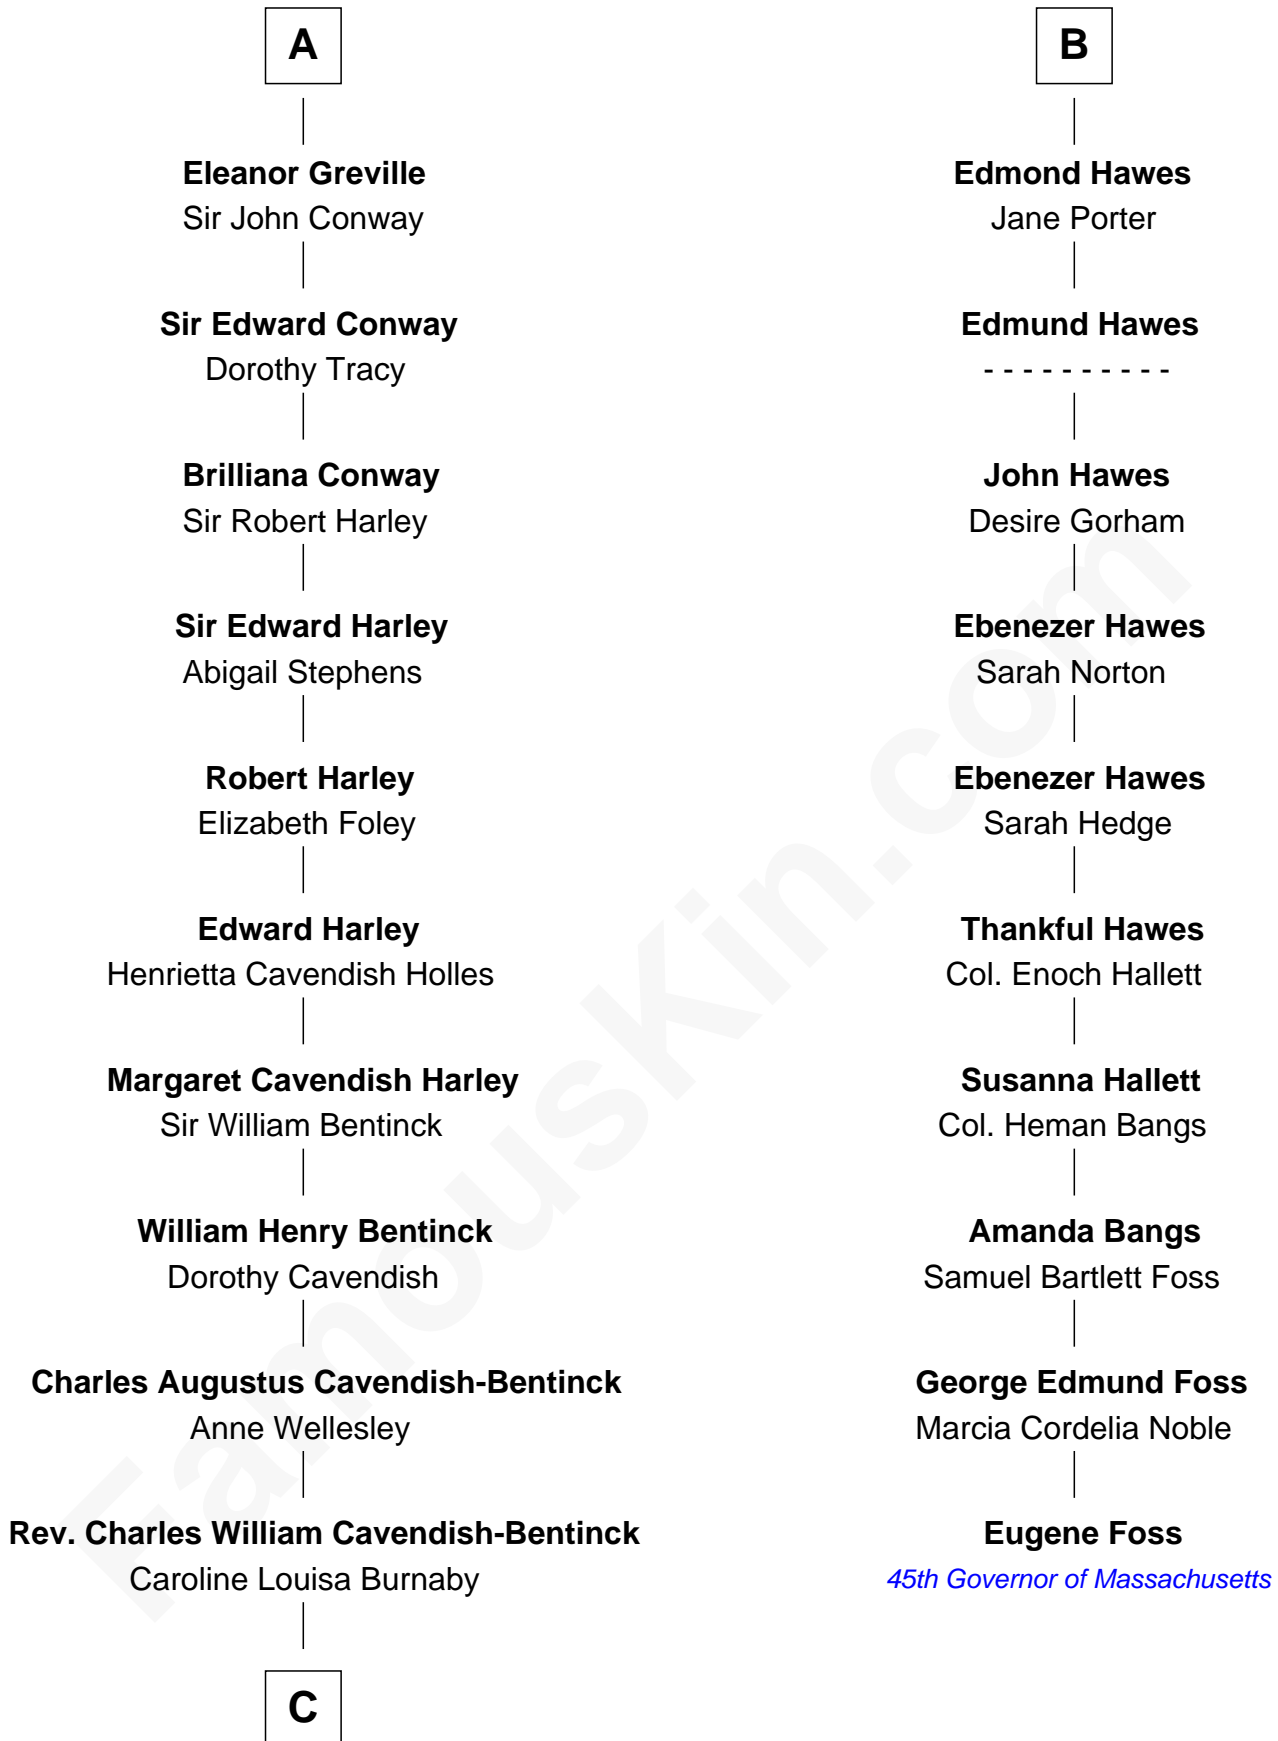

FamousKin.com Relationship Chart of

Prince William

Prince of Wales

16th cousin 5 times removed of

Eugene Foss

45th Governor of Massachusetts

Sir Peter de Brewes

Agnes de Clifford

C

Cecilia Nina Cavendish-Bentinck

Claude George Bowes-Lyon

Elizabeth Bowes-Lyon

George VI, King of the United Kingdom

Elizabeth II, Queen of the United Kingdom

Prince Philip of Edinburgh

Charles III, King of the United Kingdom