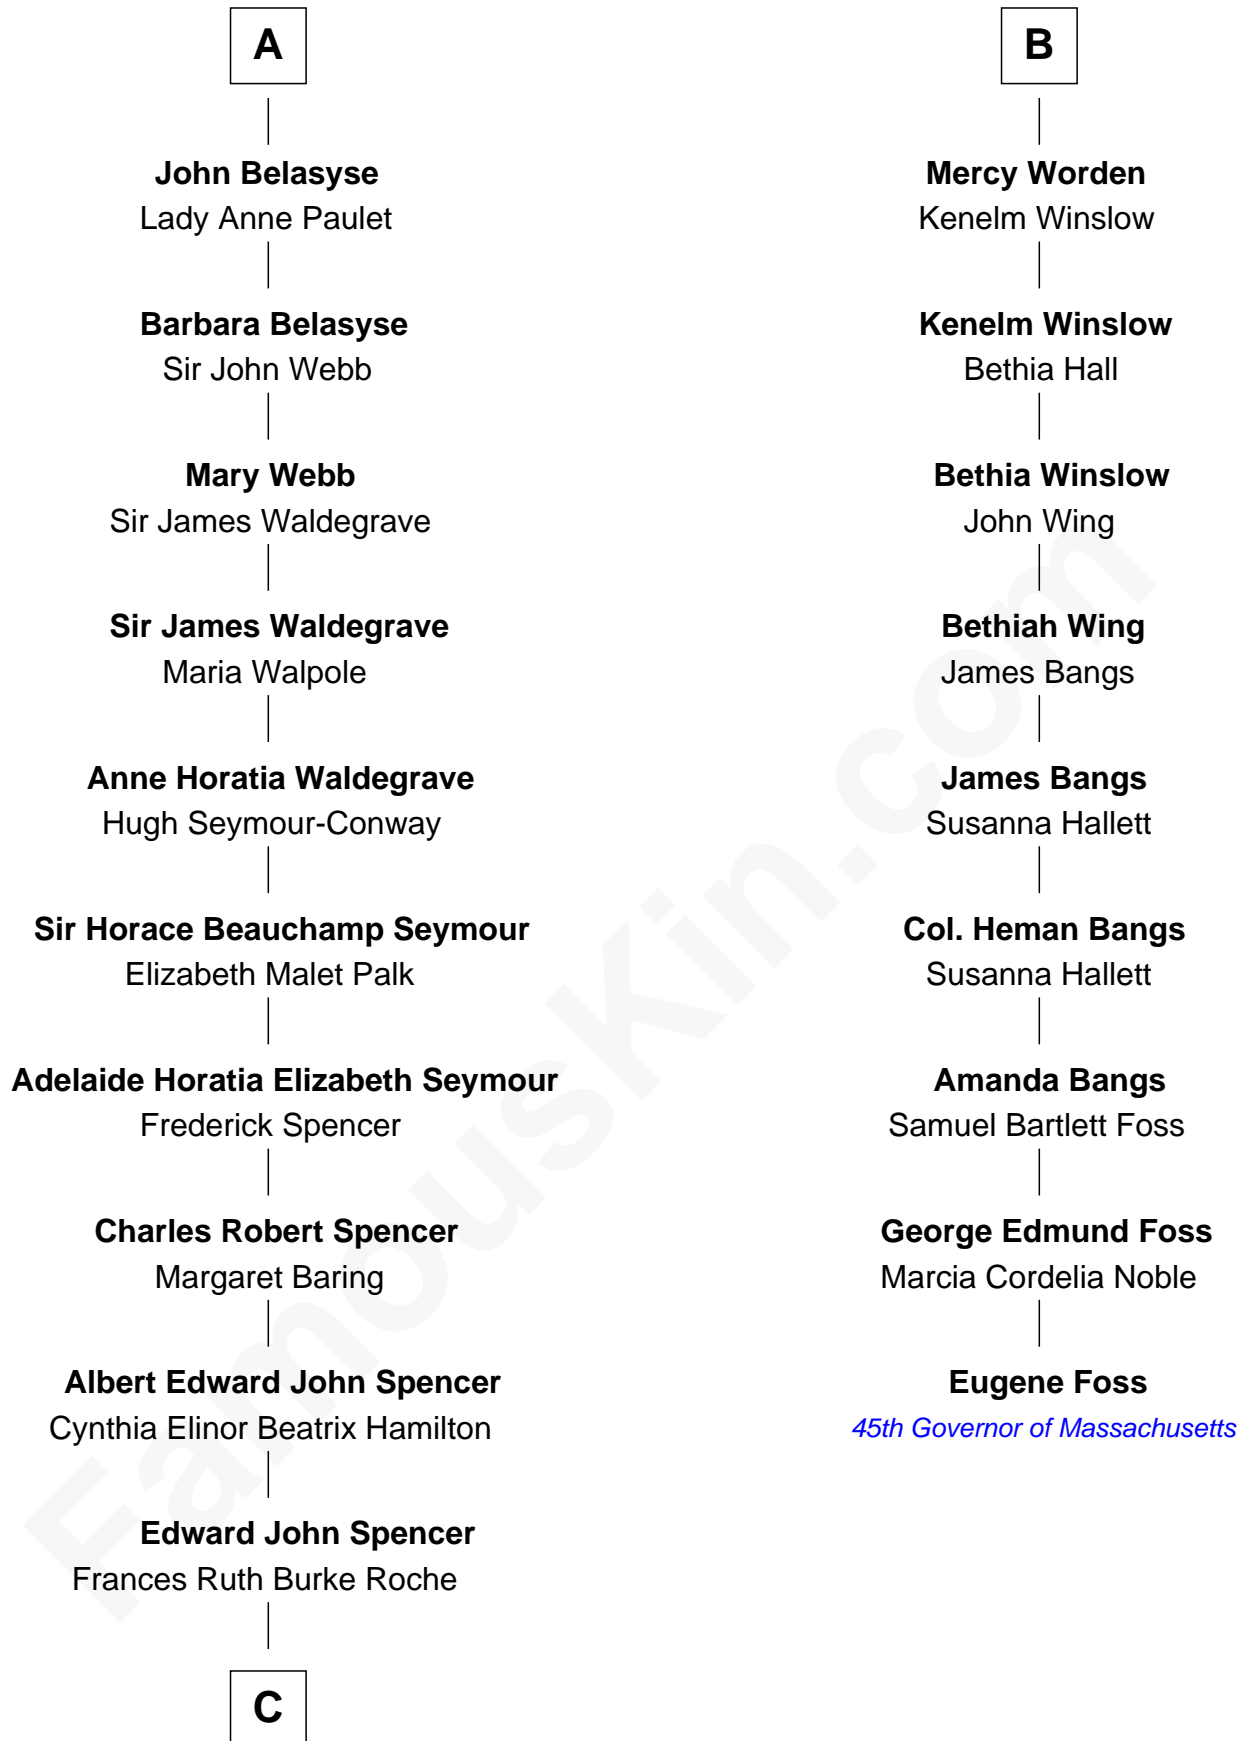

FamousKin.com Relationship Chart of

Prince William

Prince of Wales

15th cousin 3 times removed of

Eugene Foss

45th Governor of Massachusetts

C

Princess Diana Frances Spencer
Charles III, King of the United Kingdom

Prince William
Prince of Wales

FamousKin.com