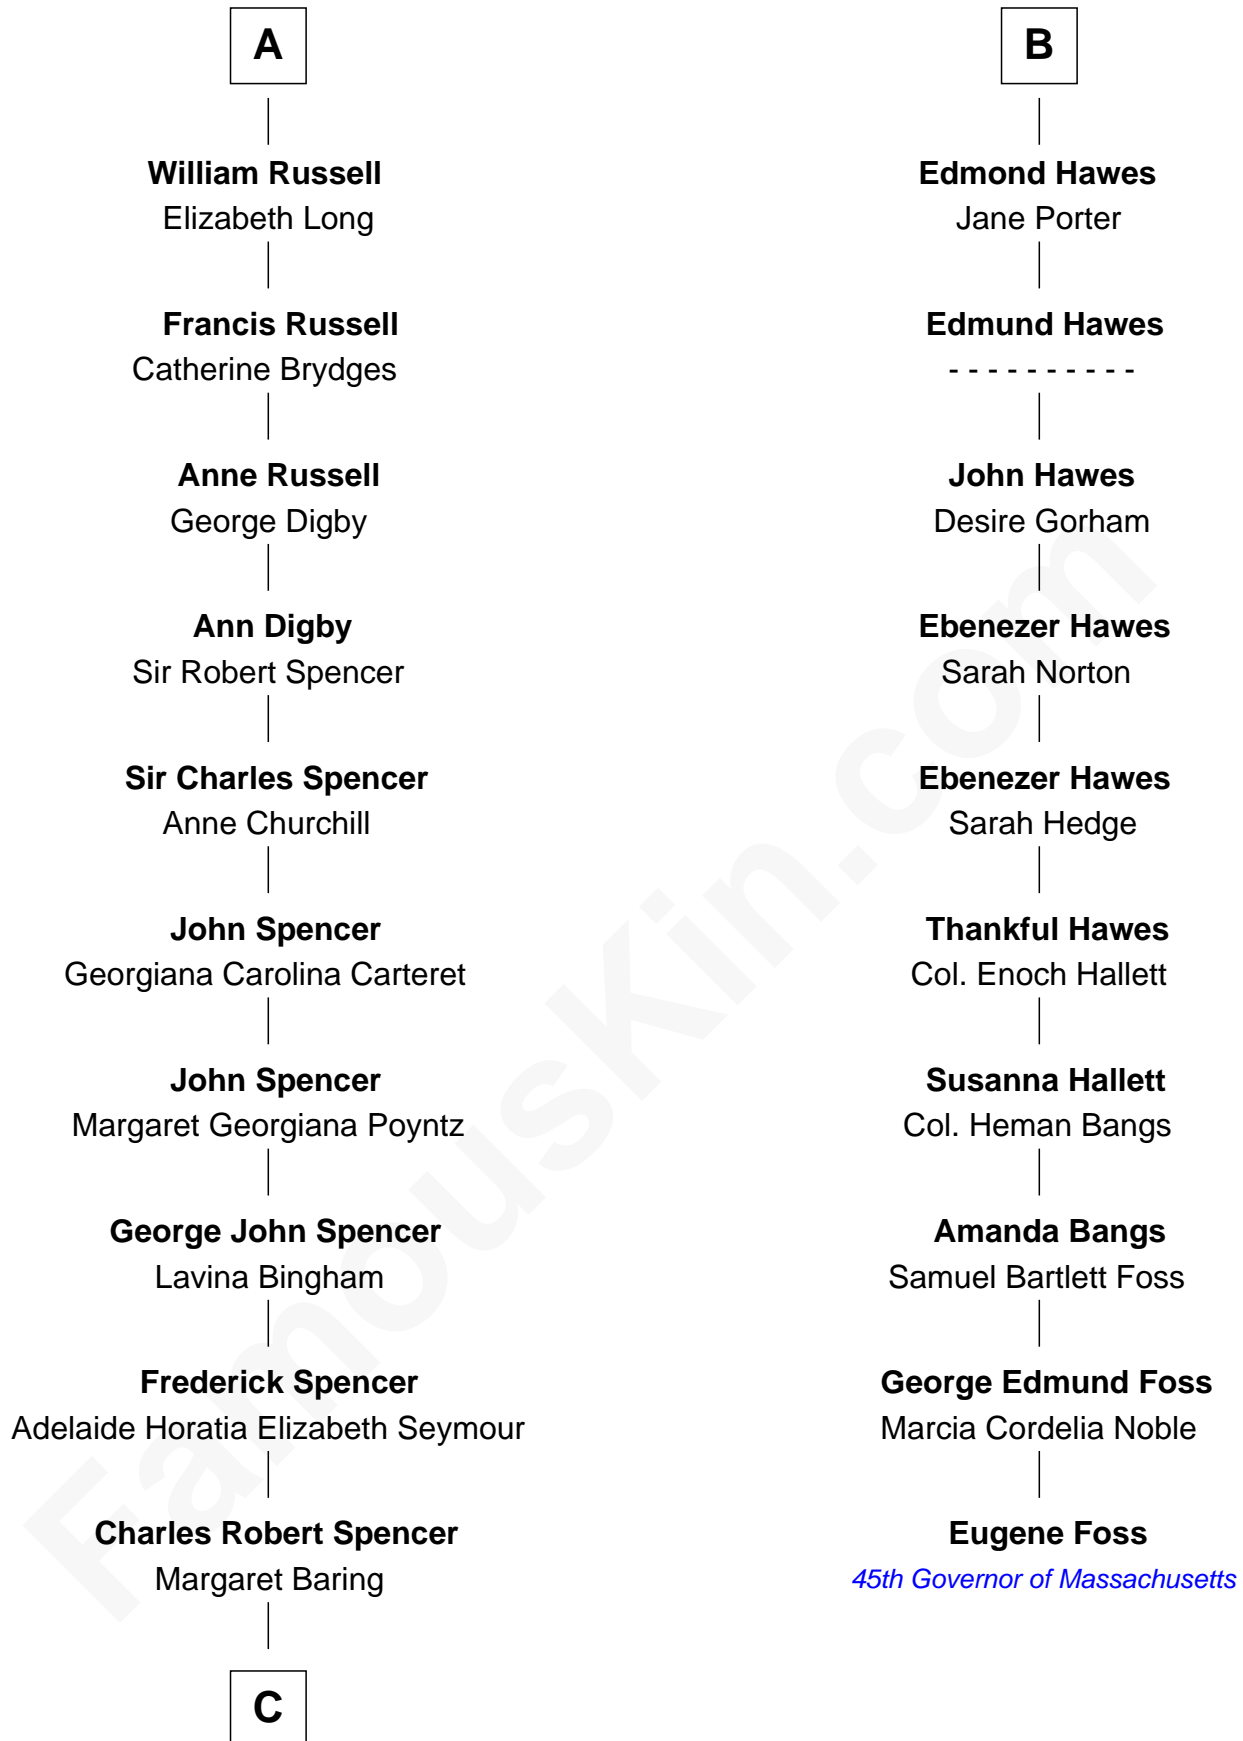

FamousKin.com Relationship Chart of

Prince William

Prince of Wales

16th cousin 4 times removed of

Eugene Foss

45th Governor of Massachusetts

Sir John Howard

Alice de Bois

Sir Robert Howard

Margaret de Scales

Sir John Howard

Alice Tendring

Henry Howard

Mary Hussey

Elizabeth Howard

Henry Wentworth

Katherine Lampeck

Elizabeth Brome

Thomas Hawes

William Hawes

Ursula Colles

B

C

—
Albert Edward John Spencer