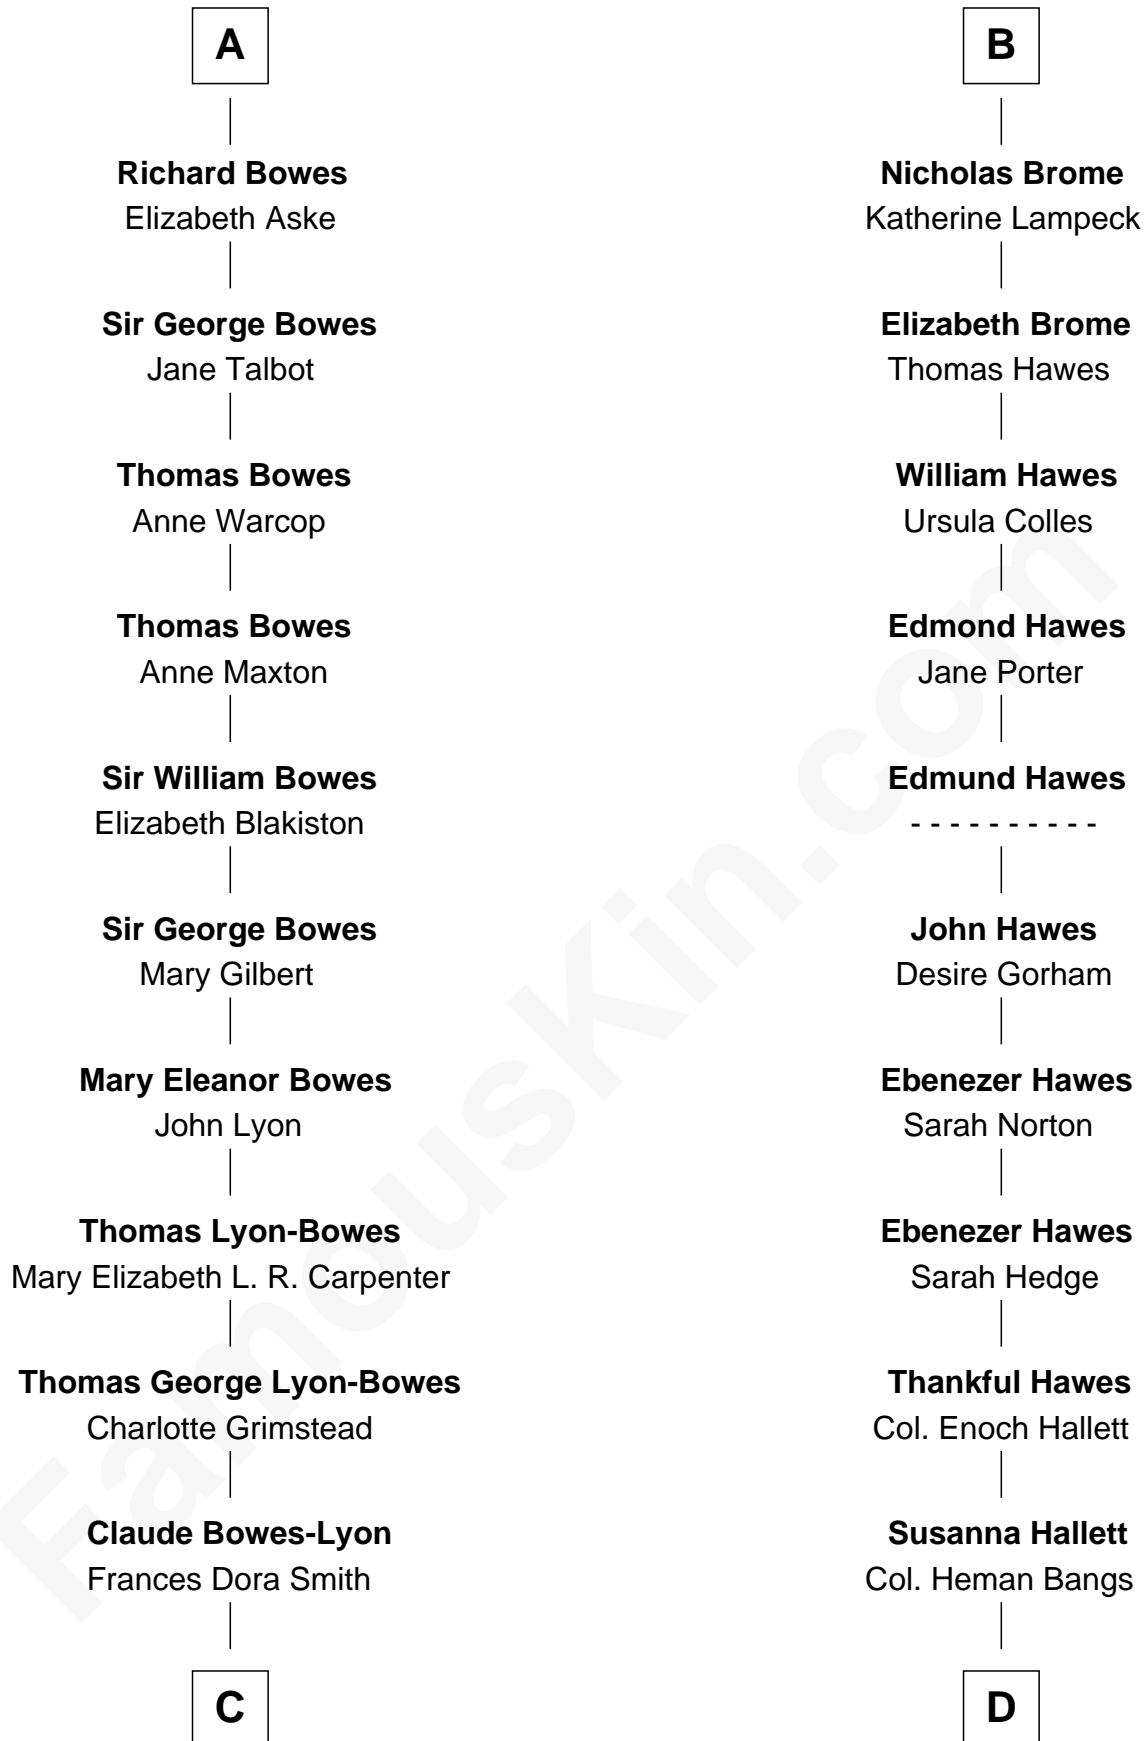

FamousKin.com Relationship Chart of

Prince William

Prince of Wales

19th cousin 2 times removed of

Eugene Foss

45th Governor of Massachusetts

Sir James de Audley

Ela Longespee

Katherine Giffard

Sir Nicholas Audley

Joan Martin

Alice de Audley

Sir Hugh de Meynell

Isabel de Meynell

Sir Thomas de Shirley

Sir Hugh Shirley

Beatrice Brewes

Sir Ralph Shirley

Joan Basset

Beatrice Shirley

John Brome

B

C

Claude George Bowes-Lyon
Cecilia Nina Cavendish-Bentinck

Elizabeth Bowes-Lyon
George VI, King of the United Kingdom

Elizabeth II, Queen of the United Kingdom
Prince Philip of Edinburgh

Charles III, King of the United Kingdom
Princess Diana Frances Spencer

Prince William
Prince of Wales