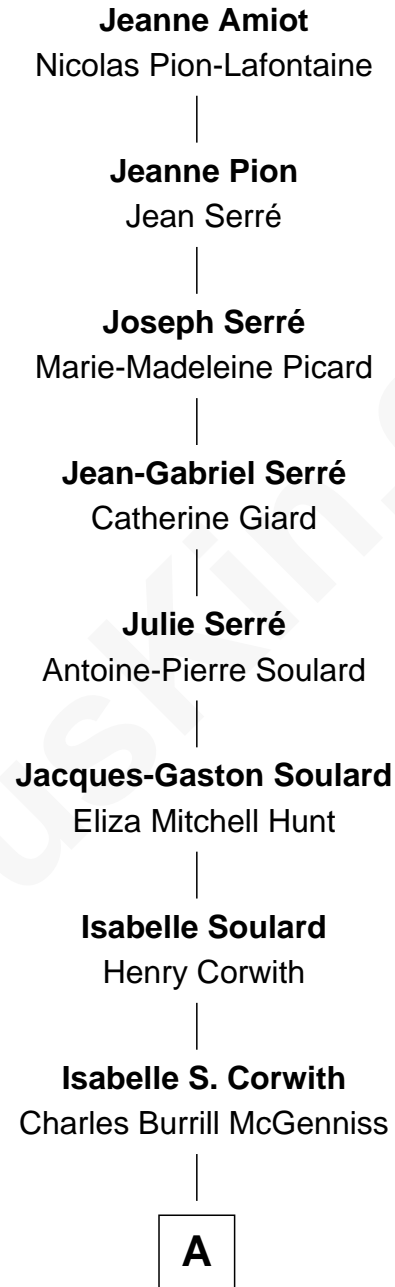

FamousKin.com Relationship Chart of

Jeanne Amiot

(c1651 -)

9th Great-grandmother of

Paget Brewster

TV Actress

A

—
Isabelle McGenniss

Donald Mitchell Ryerson

—
Joan Ryerson

George Washington Wales Brewster

—
Galen Brewster

Hathaway Tew

—
Paget Brewster

TV Actress

FamousKin.com