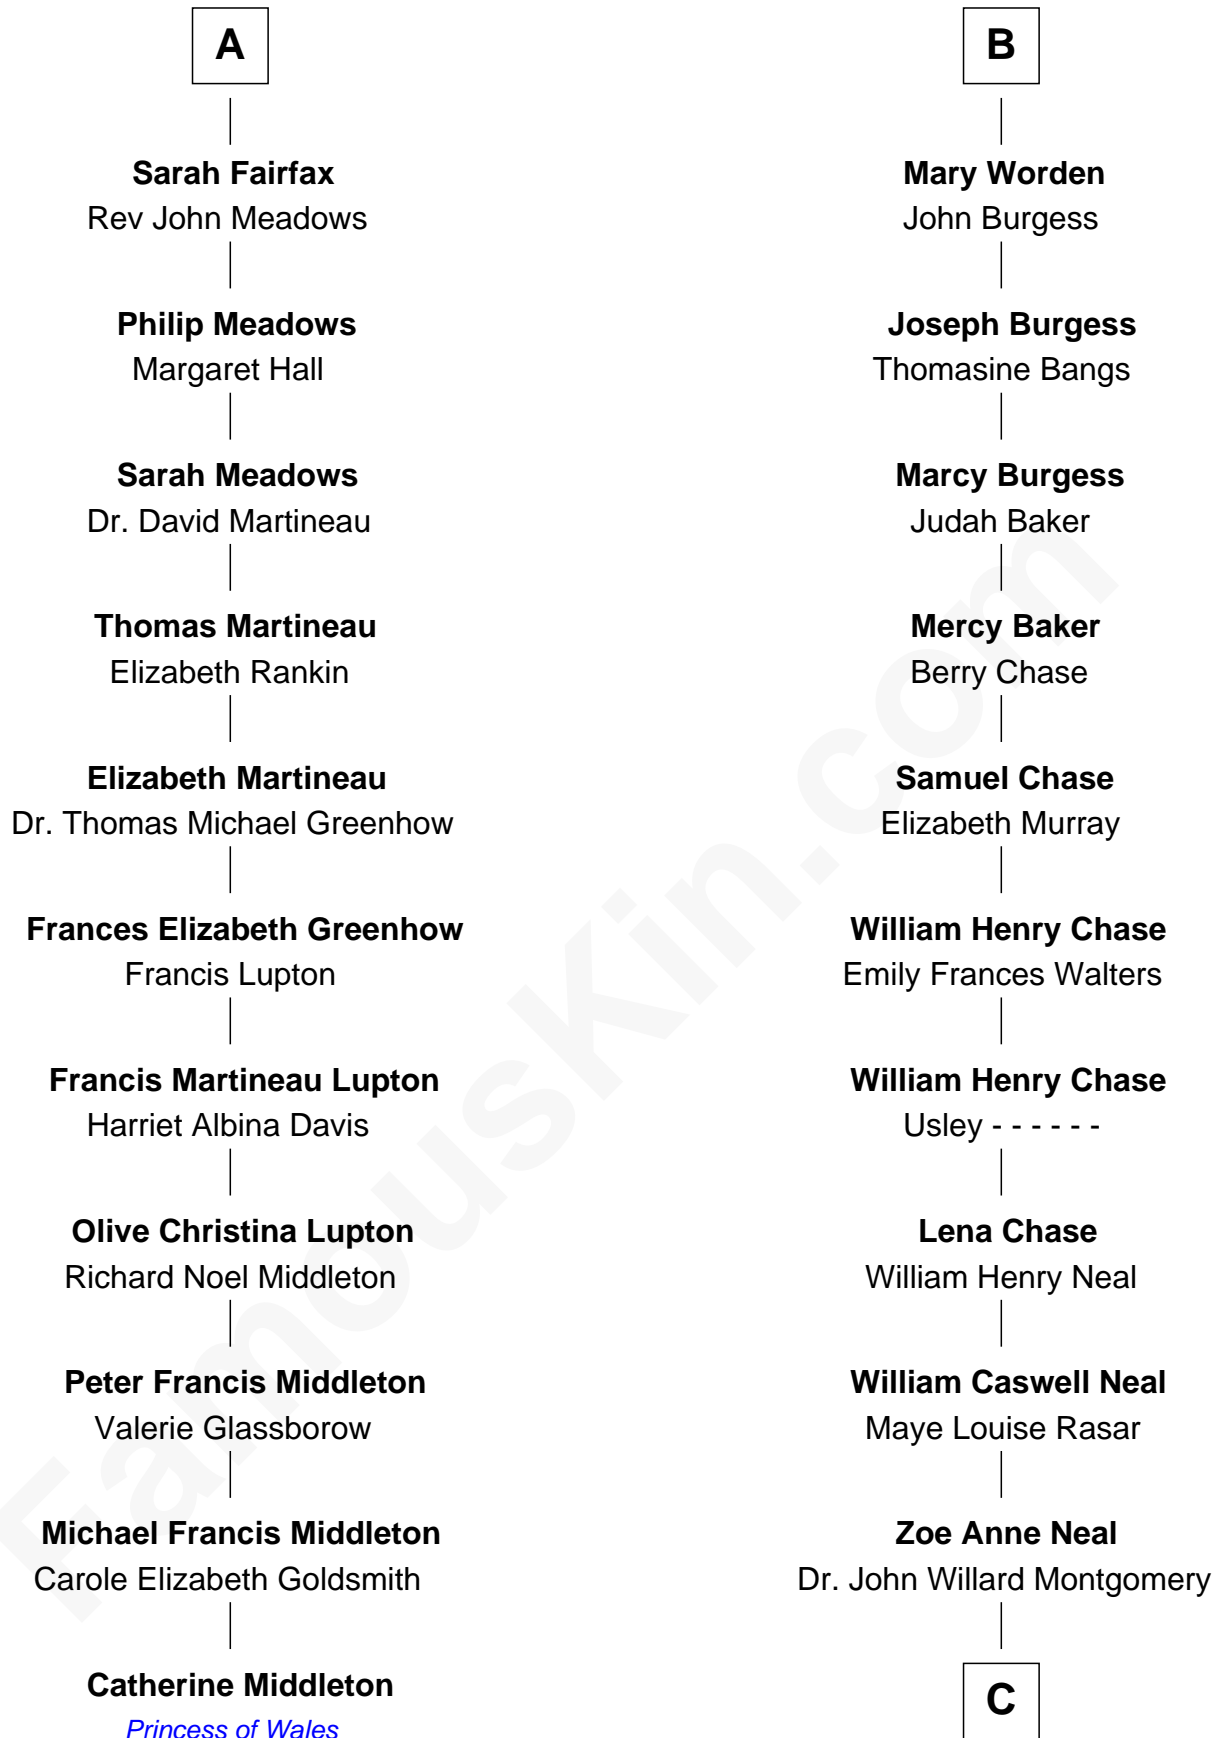

FamousKin.com
Relationship Chart of
Catherine Middleton
Princess of Wales

17th cousin 1 time removed of
Pete Buttigieg
19th U.S. Secretary of Transportation

—
Jennifer Anne Montgomery
Joseph Anthony Buttigieg

—
Pete Buttigieg
U.S. Secretary of Transportation

FamousKin.com