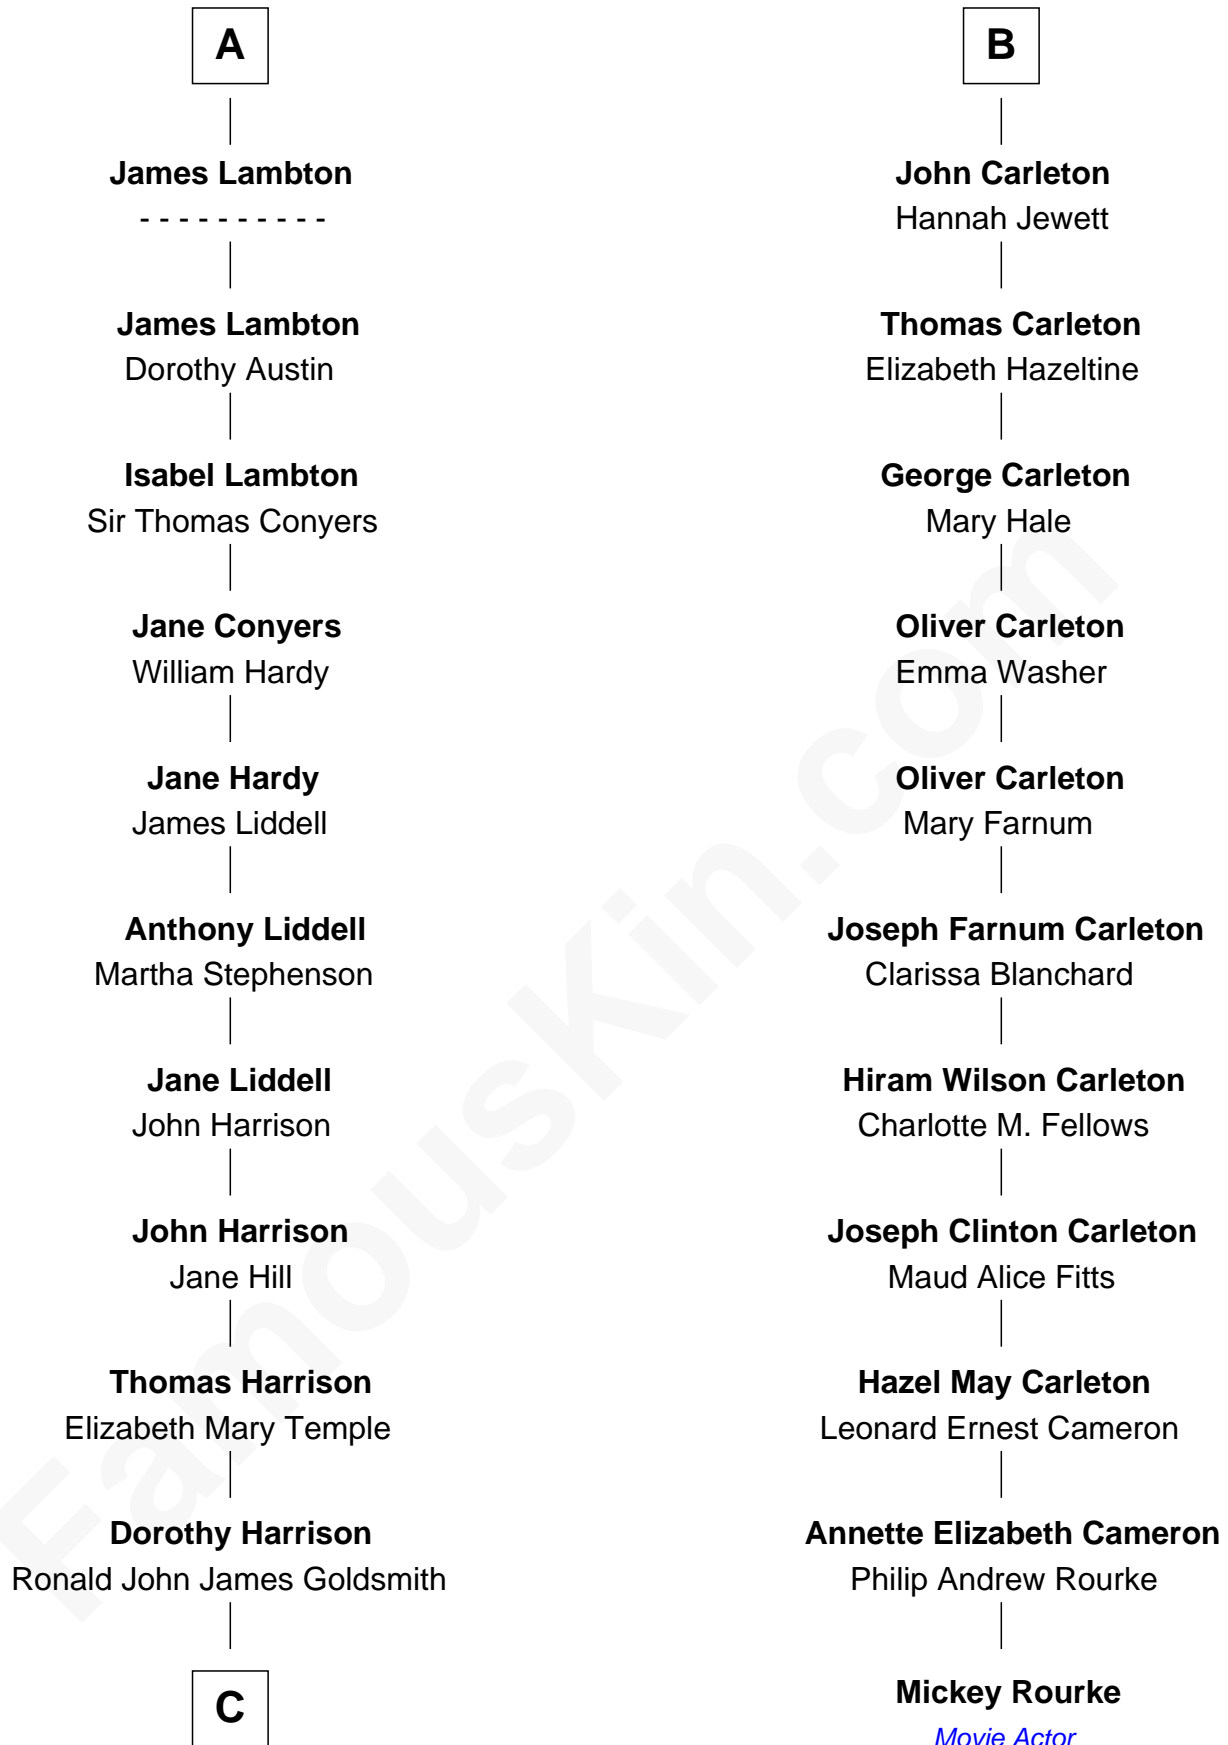

FamousKin.com

Relationship Chart of

Catherine Middleton

Princess of Wales

17th cousin 1 time removed of

Mickey Rourke

Movie Actor

Sir William FitzHugh

Margery Willoughby

C

Carole Elizabeth Goldsmith

Michael Francis Middleton

Catherine Middleton

Princess of Wales

FamousKin.com