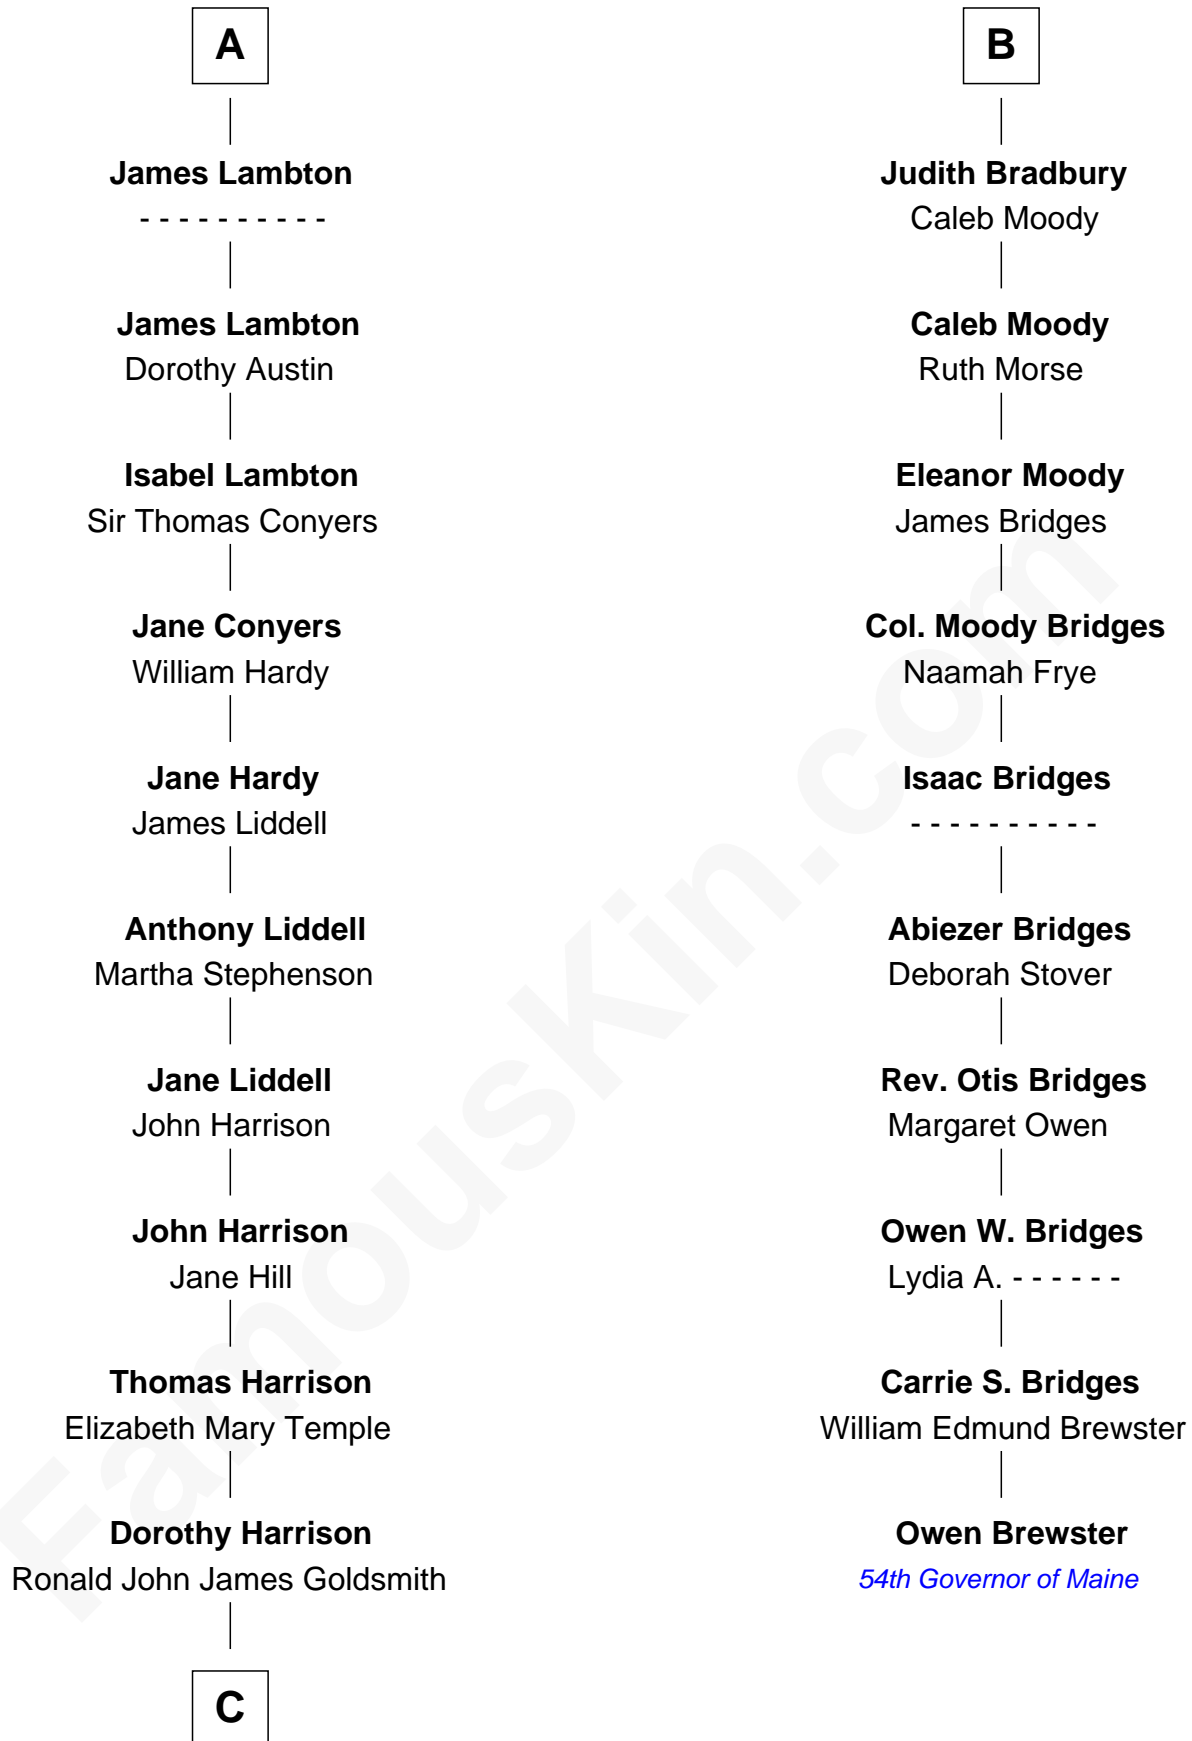

FamousKin.com

Relationship Chart of

Catherine Middleton

Princess of Wales

16th cousin 2 times removed of

Owen Brewster

54th Governor of Maine

Sir Lionel de Welles

Joan de Waterton

C

—
Carole Elizabeth Goldsmith

Michael Francis Middleton

—
Catherine Middleton

Princess of Wales

FamousKin.com