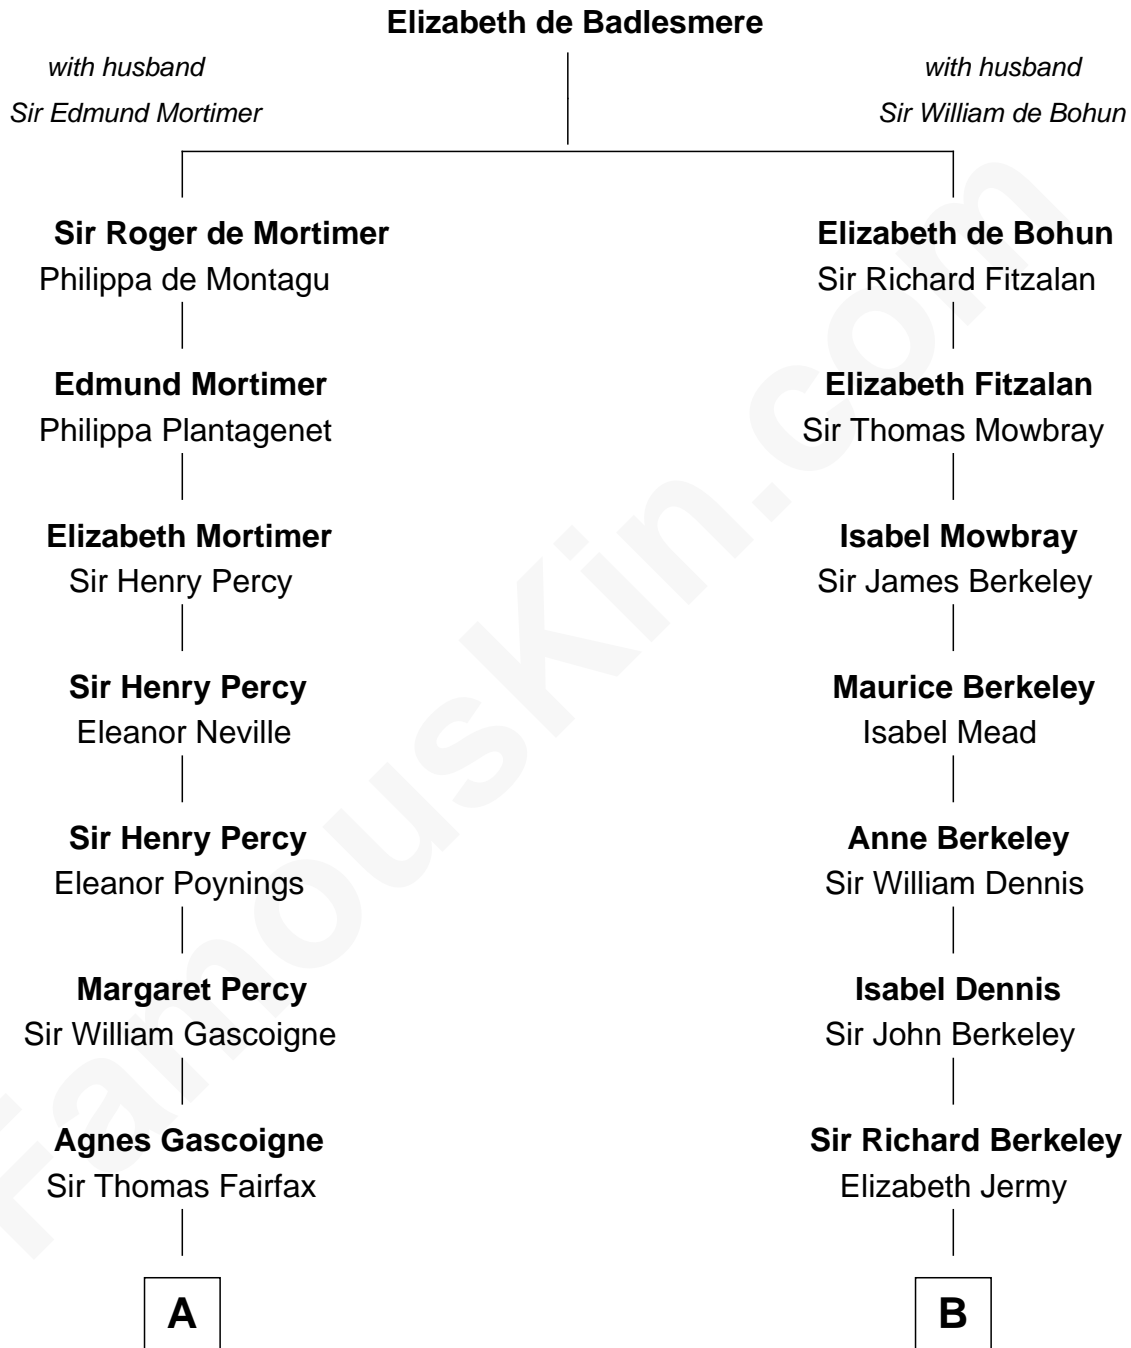

FamousKin.com
Relationship Chart of
Catherine Middleton
Princess of Wales

17th cousin 4 times removed of
Emma Eames
Opera Singer

C

Francis Martineau Lupton

Harriet Albina Davis

Olive Christina Lupton

Richard Noel Middleton

Peter Francis Middleton

Valerie Glassborow

Michael Francis Middleton

Carole Elizabeth Goldsmith

Catherine Middleton

Princess of Wales

FamousKin.com