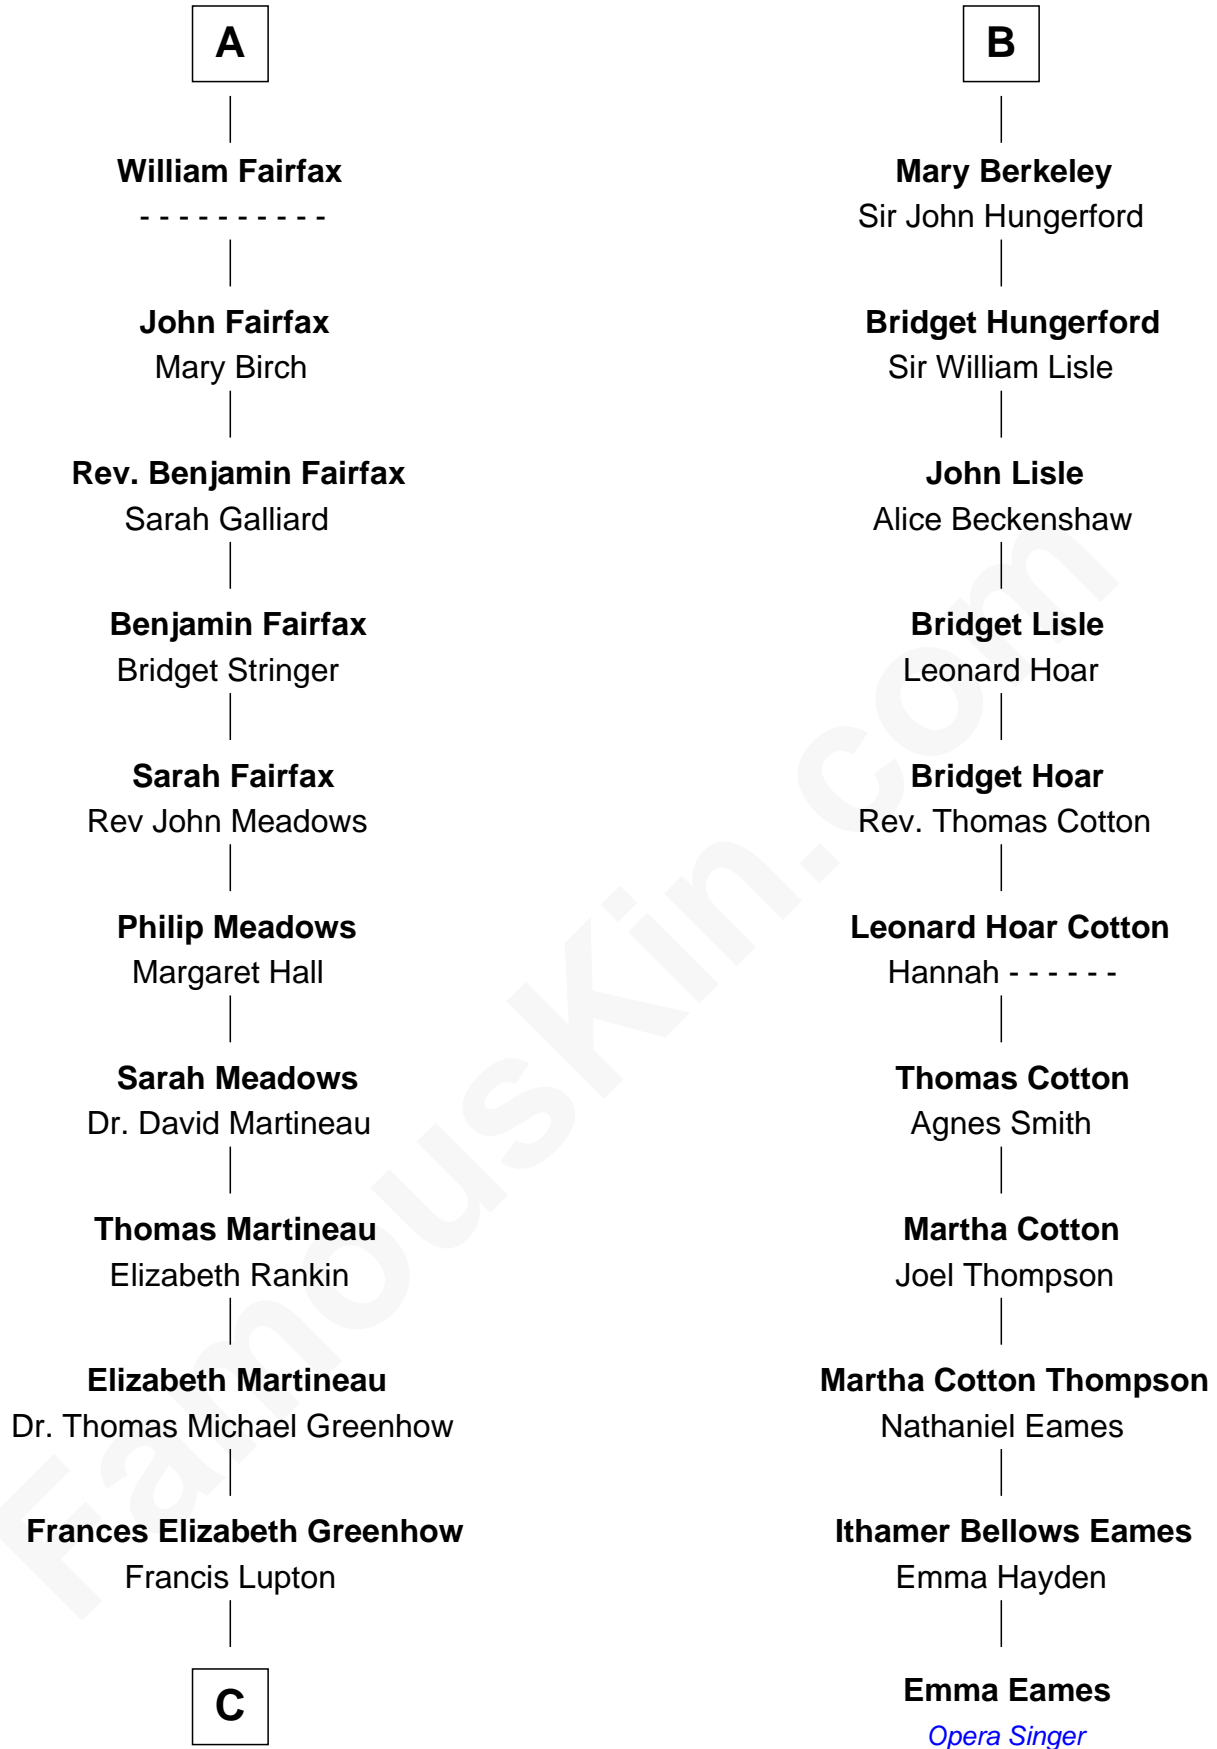

FamousKin.com
Relationship Chart of
Catherine Middleton
Princess of Wales

17th cousin 4 times removed of
Emma Eames
Opera Singer

C

Francis Martineau Lupton

Harriet Albina Davis

Olive Christina Lupton

Richard Noel Middleton

Peter Francis Middleton

Valerie Glassborow

Michael Francis Middleton

Carole Elizabeth Goldsmith

Catherine Middleton

Princess of Wales

FamousKin.com