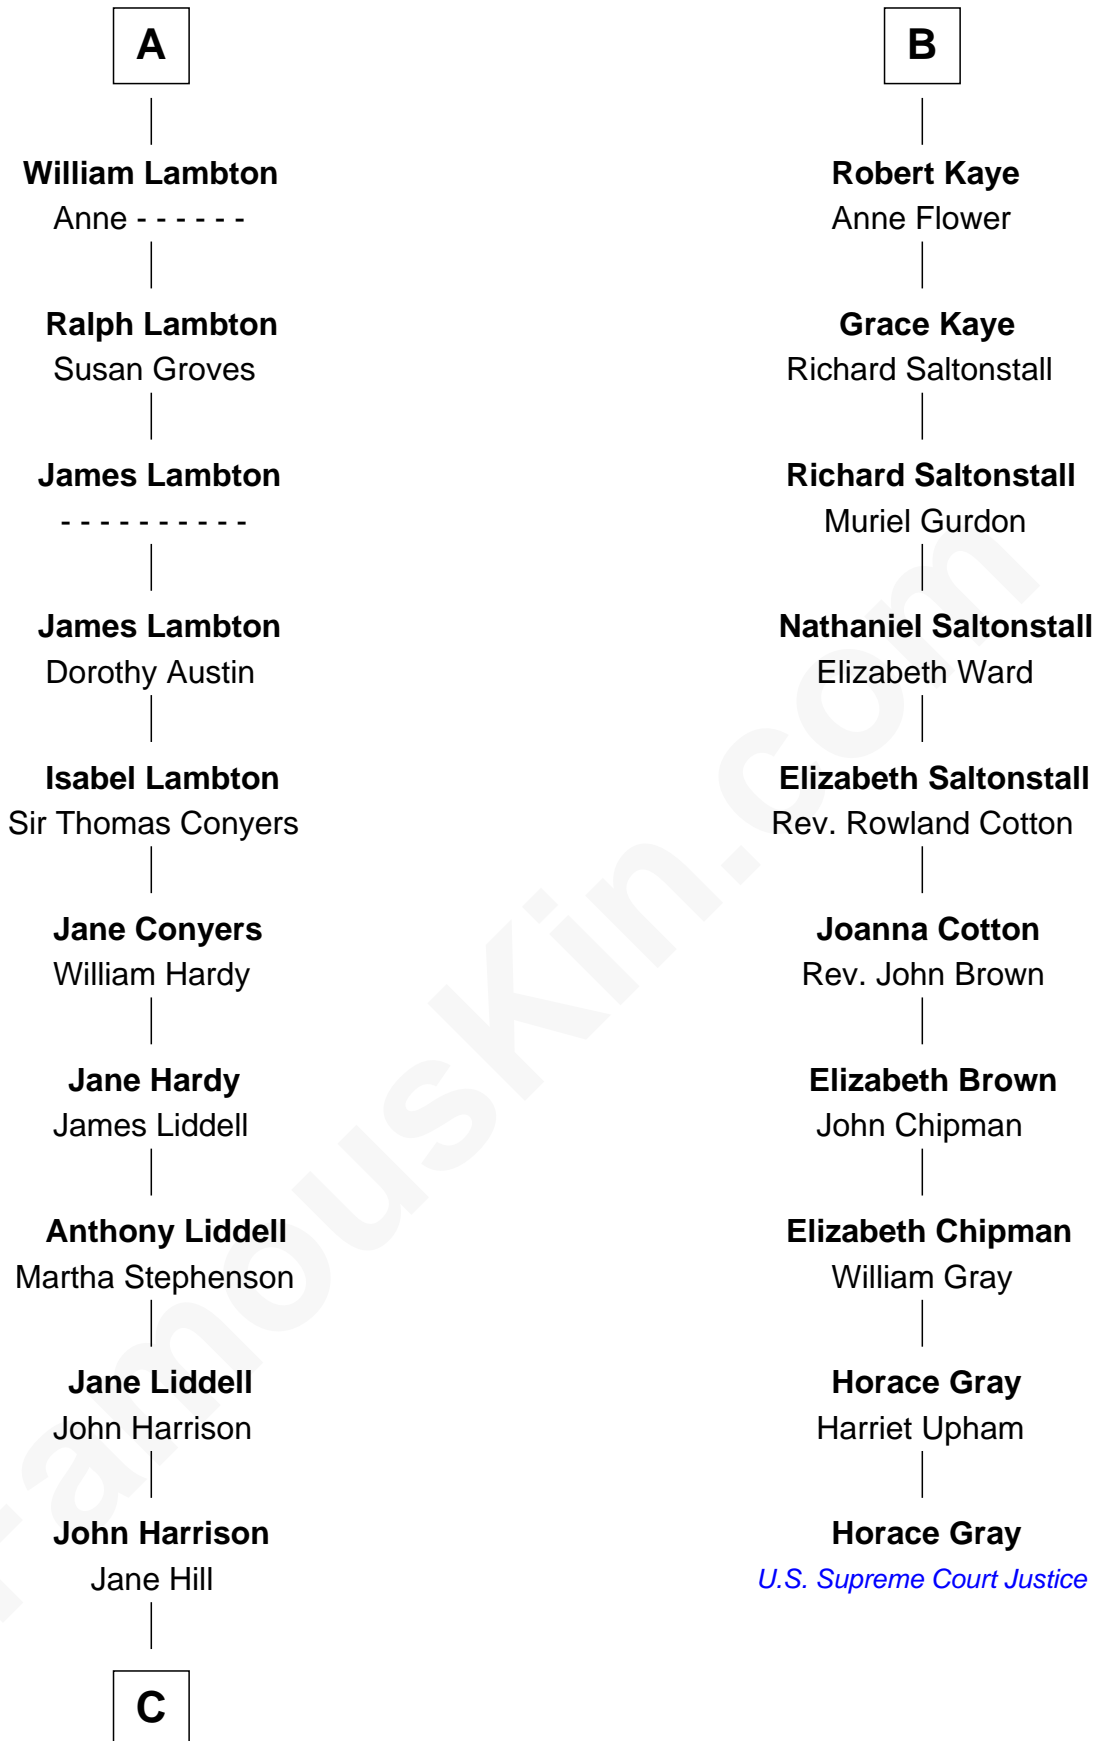

FamousKin.com
Relationship Chart of
Catherine Middleton
Princess of Wales

16th cousin 4 times removed of
Horace Gray
U.S. Supreme Court Justice

C

—
Thomas Harrison
Elizabeth Mary Temple

—
Dorothy Harrison
Ronald John James Goldsmith

—
Carole Elizabeth Goldsmith
Michael Francis Middleton

—
Catherine Middleton
Princess of Wales

FamousKin.com