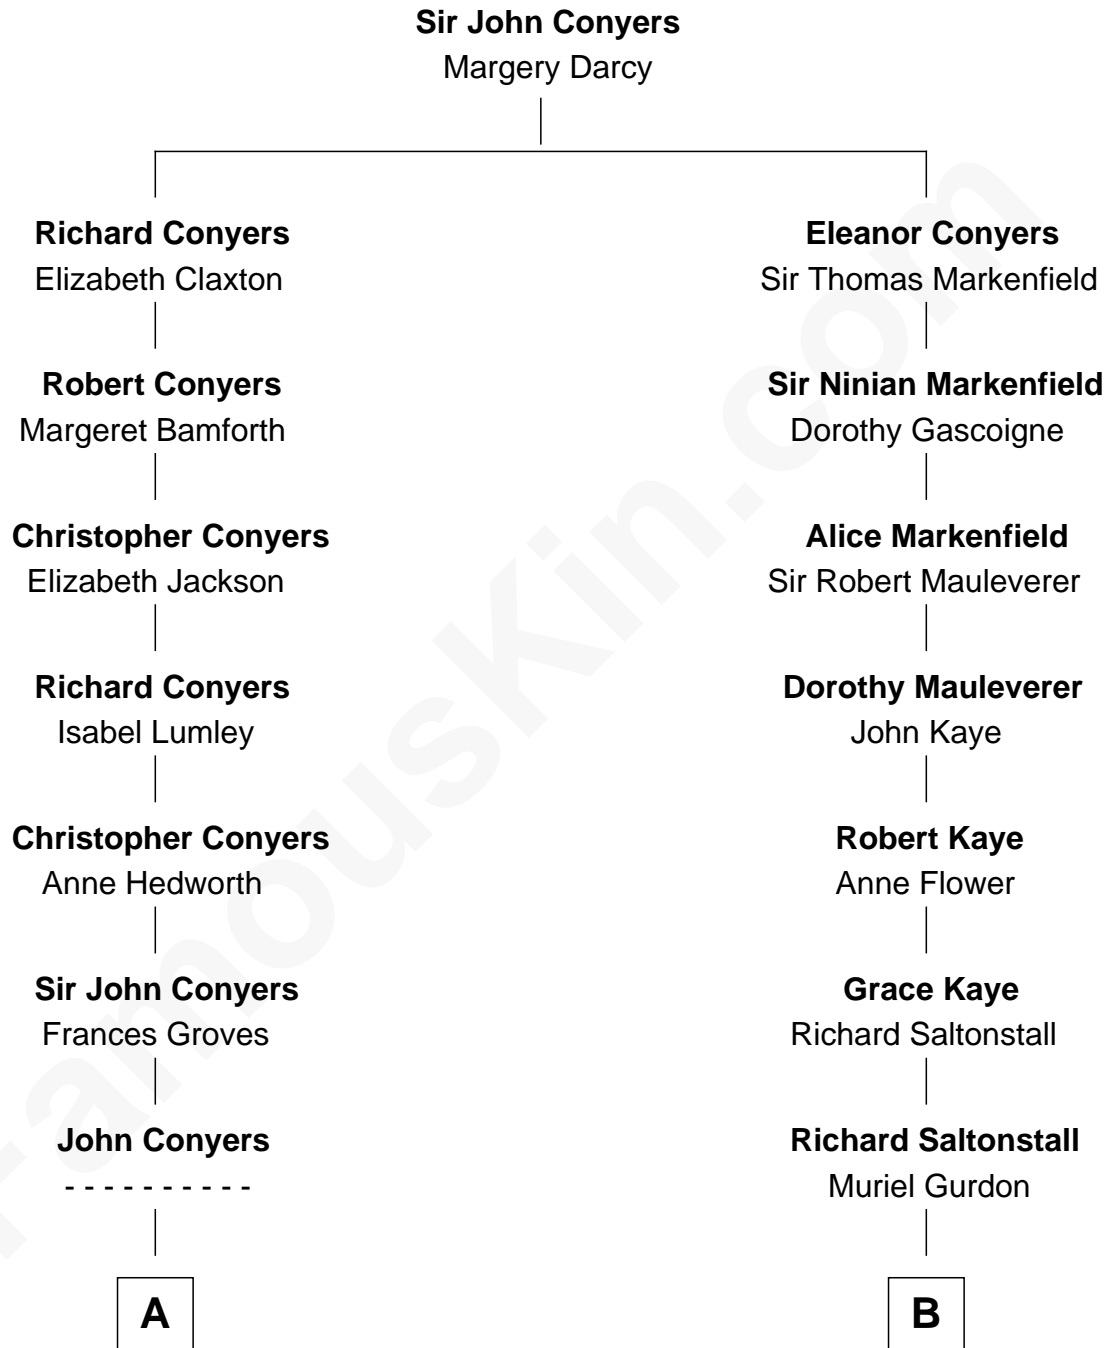

FamousKin.com
Relationship Chart of
Catherine Middleton
Princess of Wales

13th cousin 5 times removed of
Horace Gray
U.S. Supreme Court Justice

C

Carole Elizabeth Goldsmith

Michael Francis Middleton

Catherine Middleton

Princess of Wales

FamousKin.com