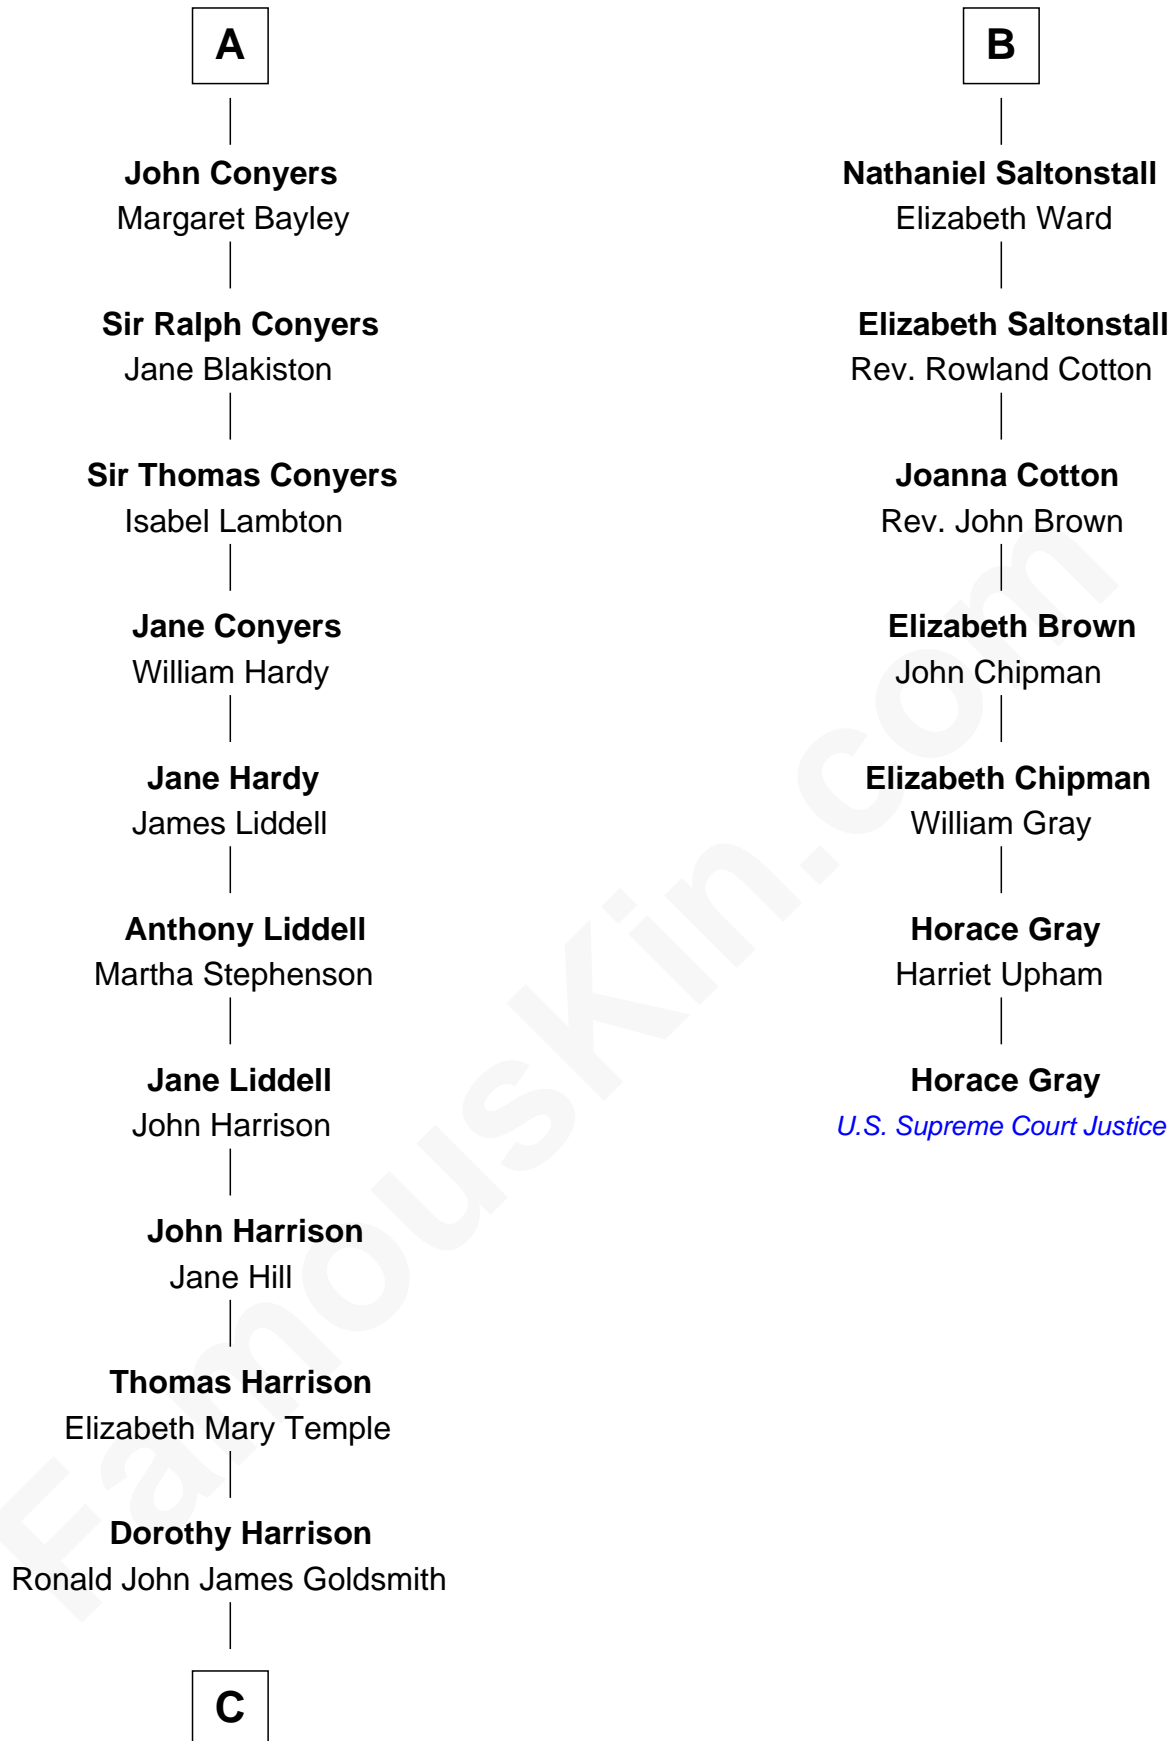

FamousKin.com
Relationship Chart of
Catherine Middleton
Princess of Wales

13th cousin 5 times removed of
Horace Gray
U.S. Supreme Court Justice

C

Carole Elizabeth Goldsmith

Michael Francis Middleton

Catherine Middleton

Princess of Wales

FamousKin.com