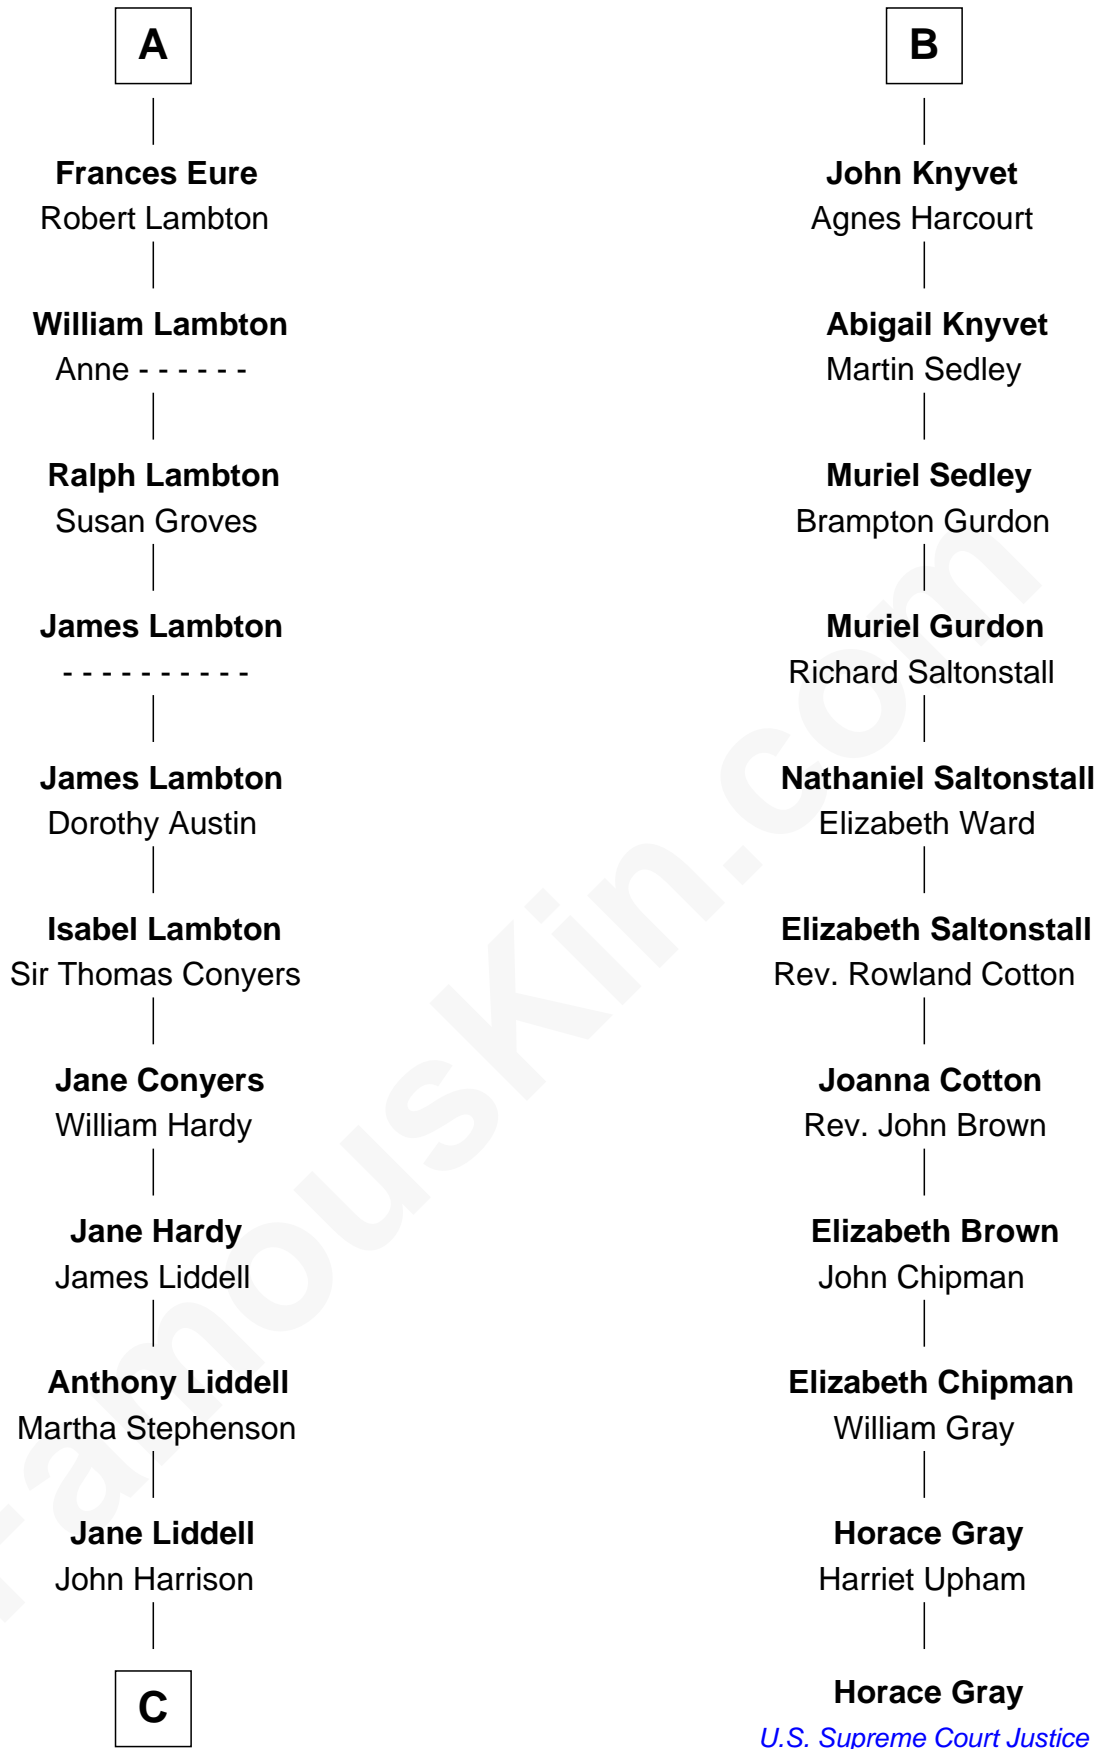

FamousKin.com

Relationship Chart of

Catherine Middleton

Princess of Wales

17th cousin 4 times removed of

Horace Gray

U.S. Supreme Court Justice

Edmund Fitzalan

Alice de Warenne

C

John Harrison

Jane Hill

Thomas Harrison

Elizabeth Mary Temple

Dorothy Harrison

Ronald John James Goldsmith