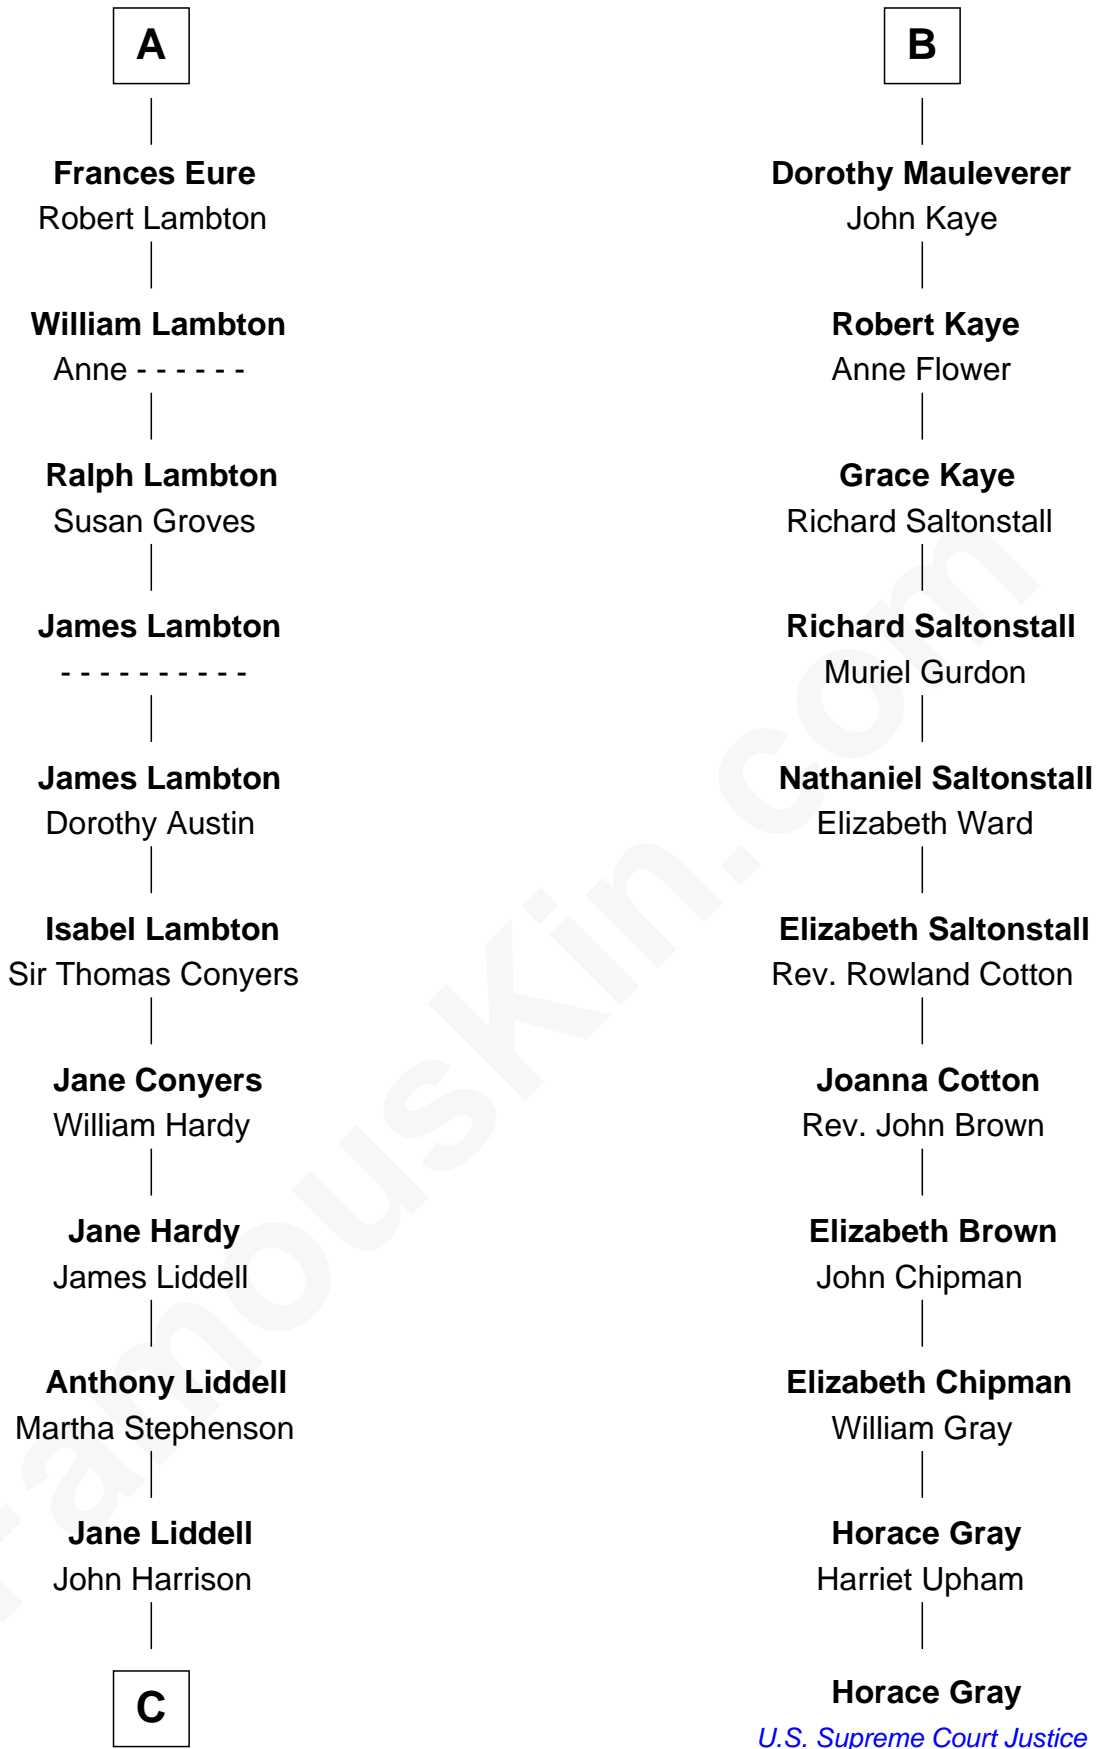

FamousKin.com

Relationship Chart of

Catherine Middleton

Princess of Wales

17th cousin 4 times removed of

Horace Gray

U.S. Supreme Court Justice

C

John Harrison

Jane Hill

Thomas Harrison

Elizabeth Mary Temple

Dorothy Harrison

Ronald John James Goldsmith

Carole Elizabeth Goldsmith

Michael Francis Middleton