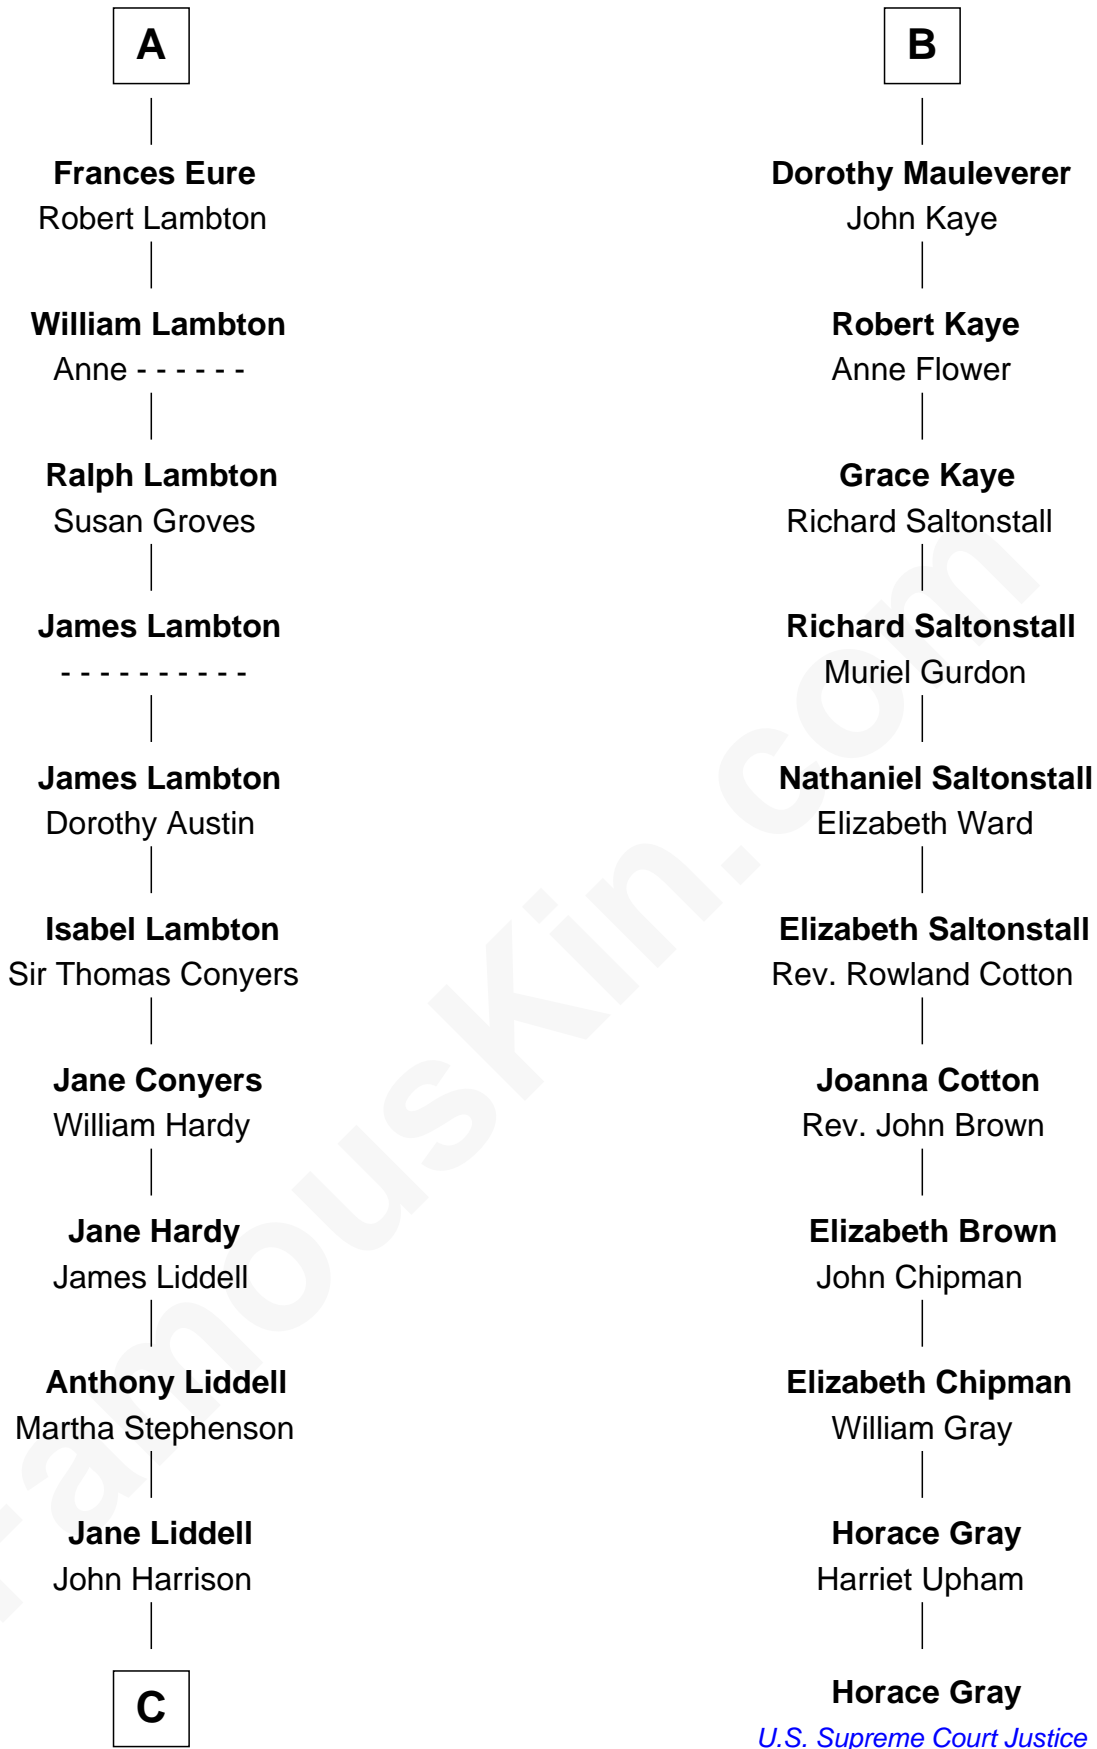

**FamousKin.com**  
**Relationship Chart of**  
**Catherine Middleton**  
*Princess of Wales*

17th cousin 4 times removed of  
**Horace Gray**  
*U.S. Supreme Court Justice*

**Herbert de St. Quintin**

**C**

John Harrison

Jane Hill

Thomas Harrison

Elizabeth Mary Temple

Dorothy Harrison

Ronald John James Goldsmith

Carole Elizabeth Goldsmith

Michael Francis Middleton

Catherine Middleton

*Princess of Wales*