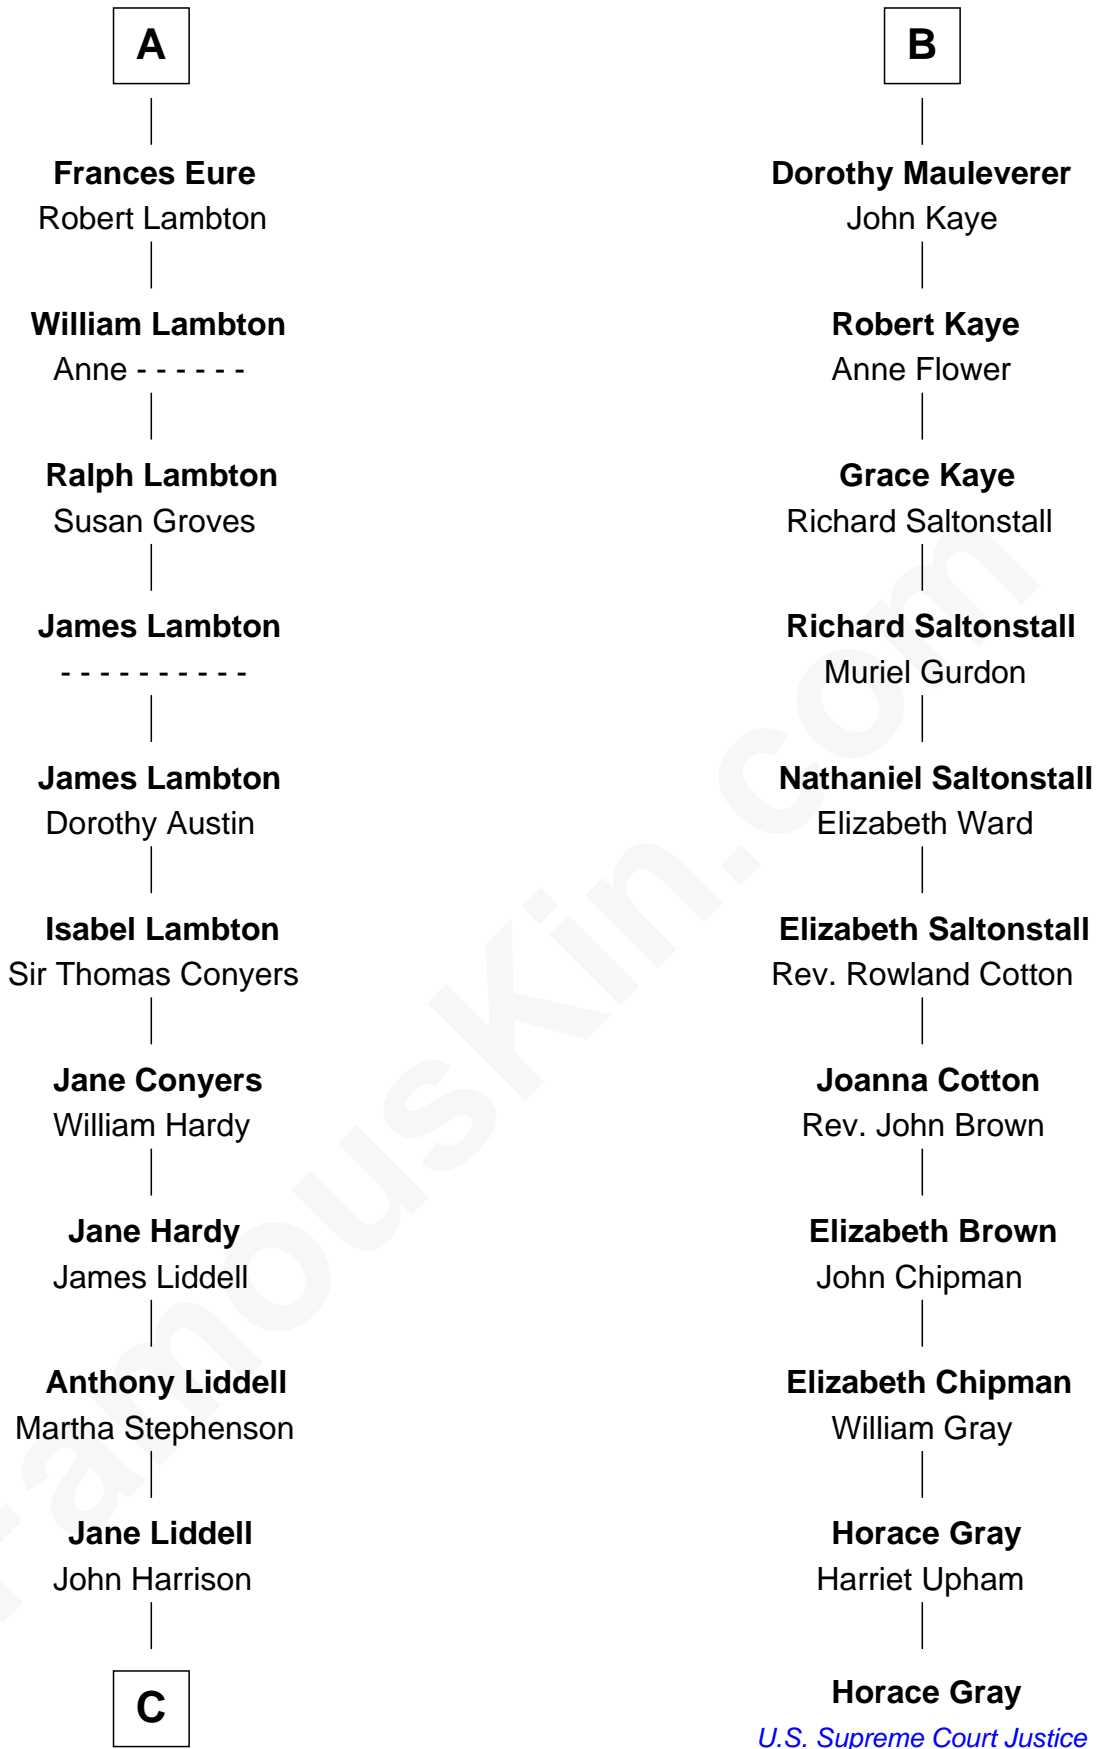

## Relationship Chart of

### Catherine Middleton

*Princess of Wales*

17th cousin 4 times removed of

### Horace Gray

*U.S. Supreme Court Justice*

**C**

John Harrison

Jane Hill

Thomas Harrison

Elizabeth Mary Temple

Dorothy Harrison