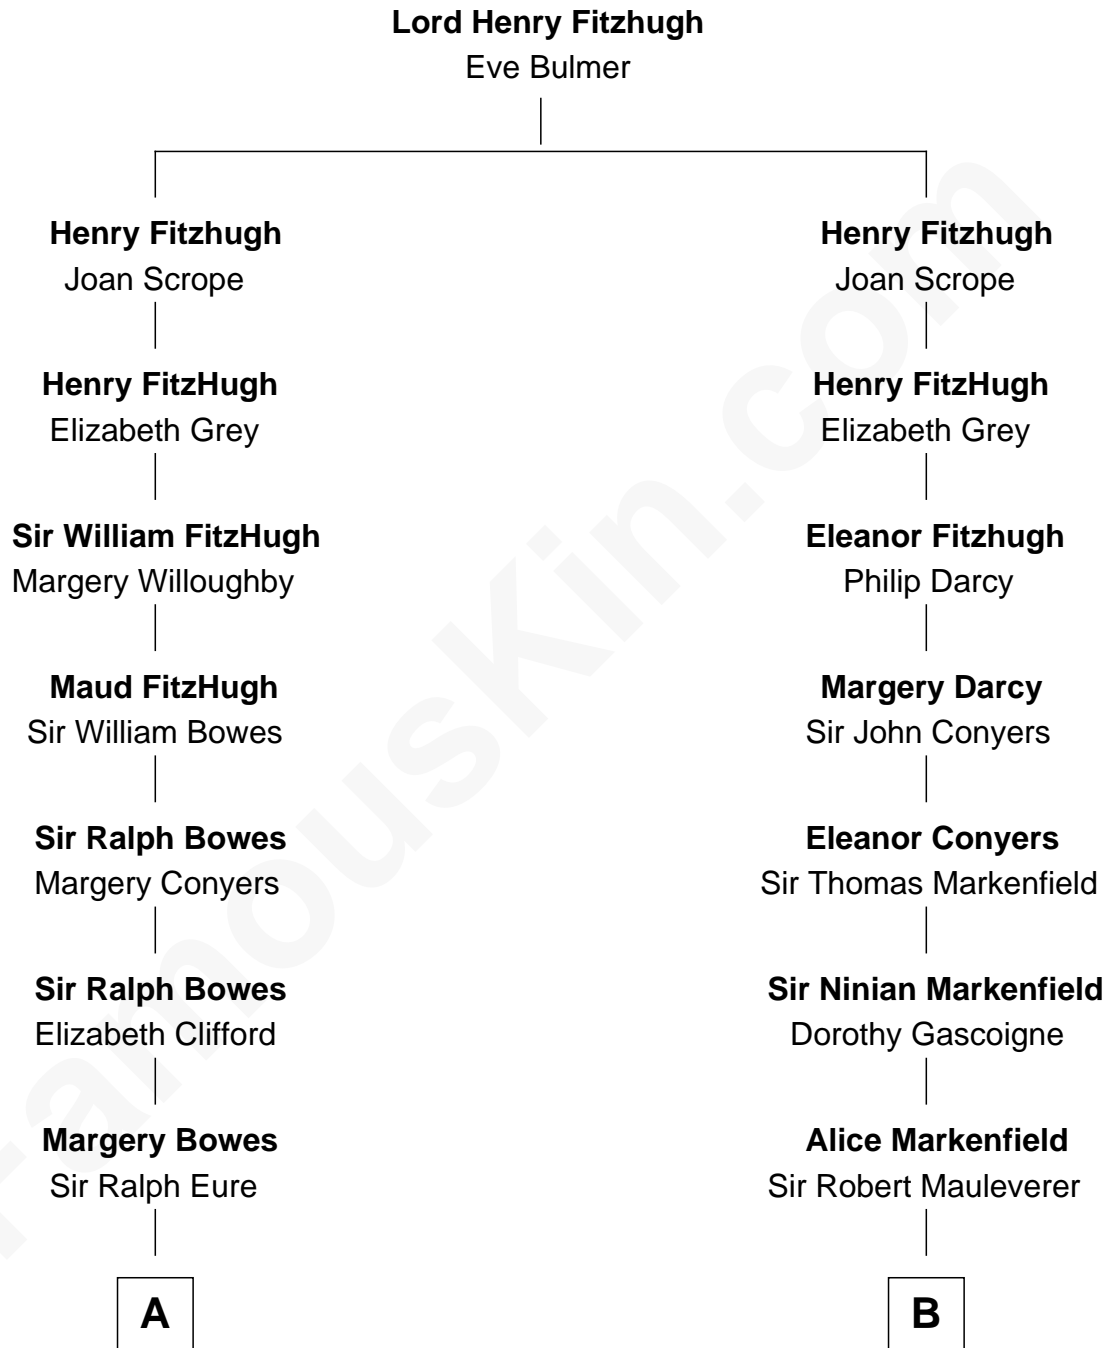

FamousKin.com
Relationship Chart of
Catherine Middleton
Princess of Wales

17th cousin 4 times removed of
Horace Gray
U.S. Supreme Court Justice

C

John Harrison

Jane Hill

Thomas Harrison

Elizabeth Mary Temple

Dorothy Harrison

Ronald John James Goldsmith

Carole Elizabeth Goldsmith

Michael Francis Middleton

Catherine Middleton

Princess of Wales

FamousKin.com