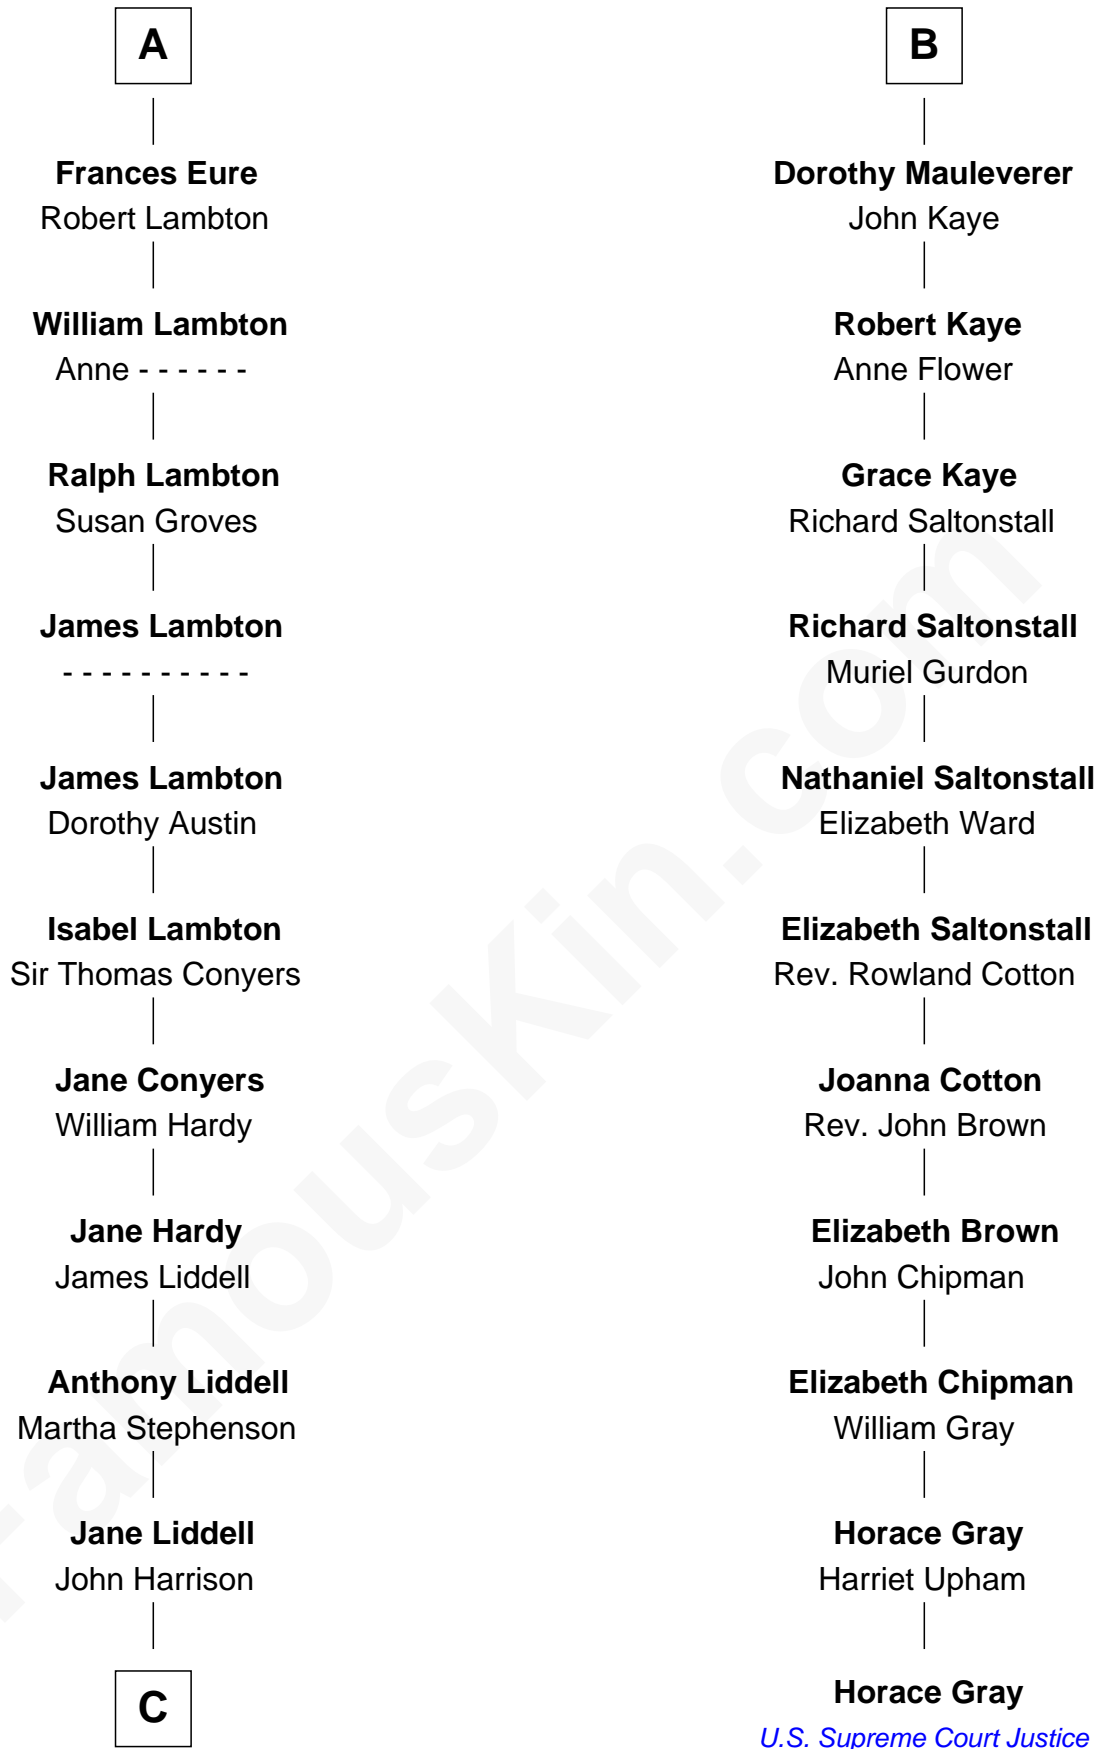

FamousKin.com
Relationship Chart of
Catherine Middleton
Princess of Wales

17th cousin 4 times removed of
Horace Gray
U.S. Supreme Court Justice

C

John Harrison

Jane Hill

Thomas Harrison

Elizabeth Mary Temple

Dorothy Harrison

Ronald John James Goldsmith

Carole Elizabeth Goldsmith

Michael Francis Middleton

Catherine Middleton

Princess of Wales

FamousKin.com