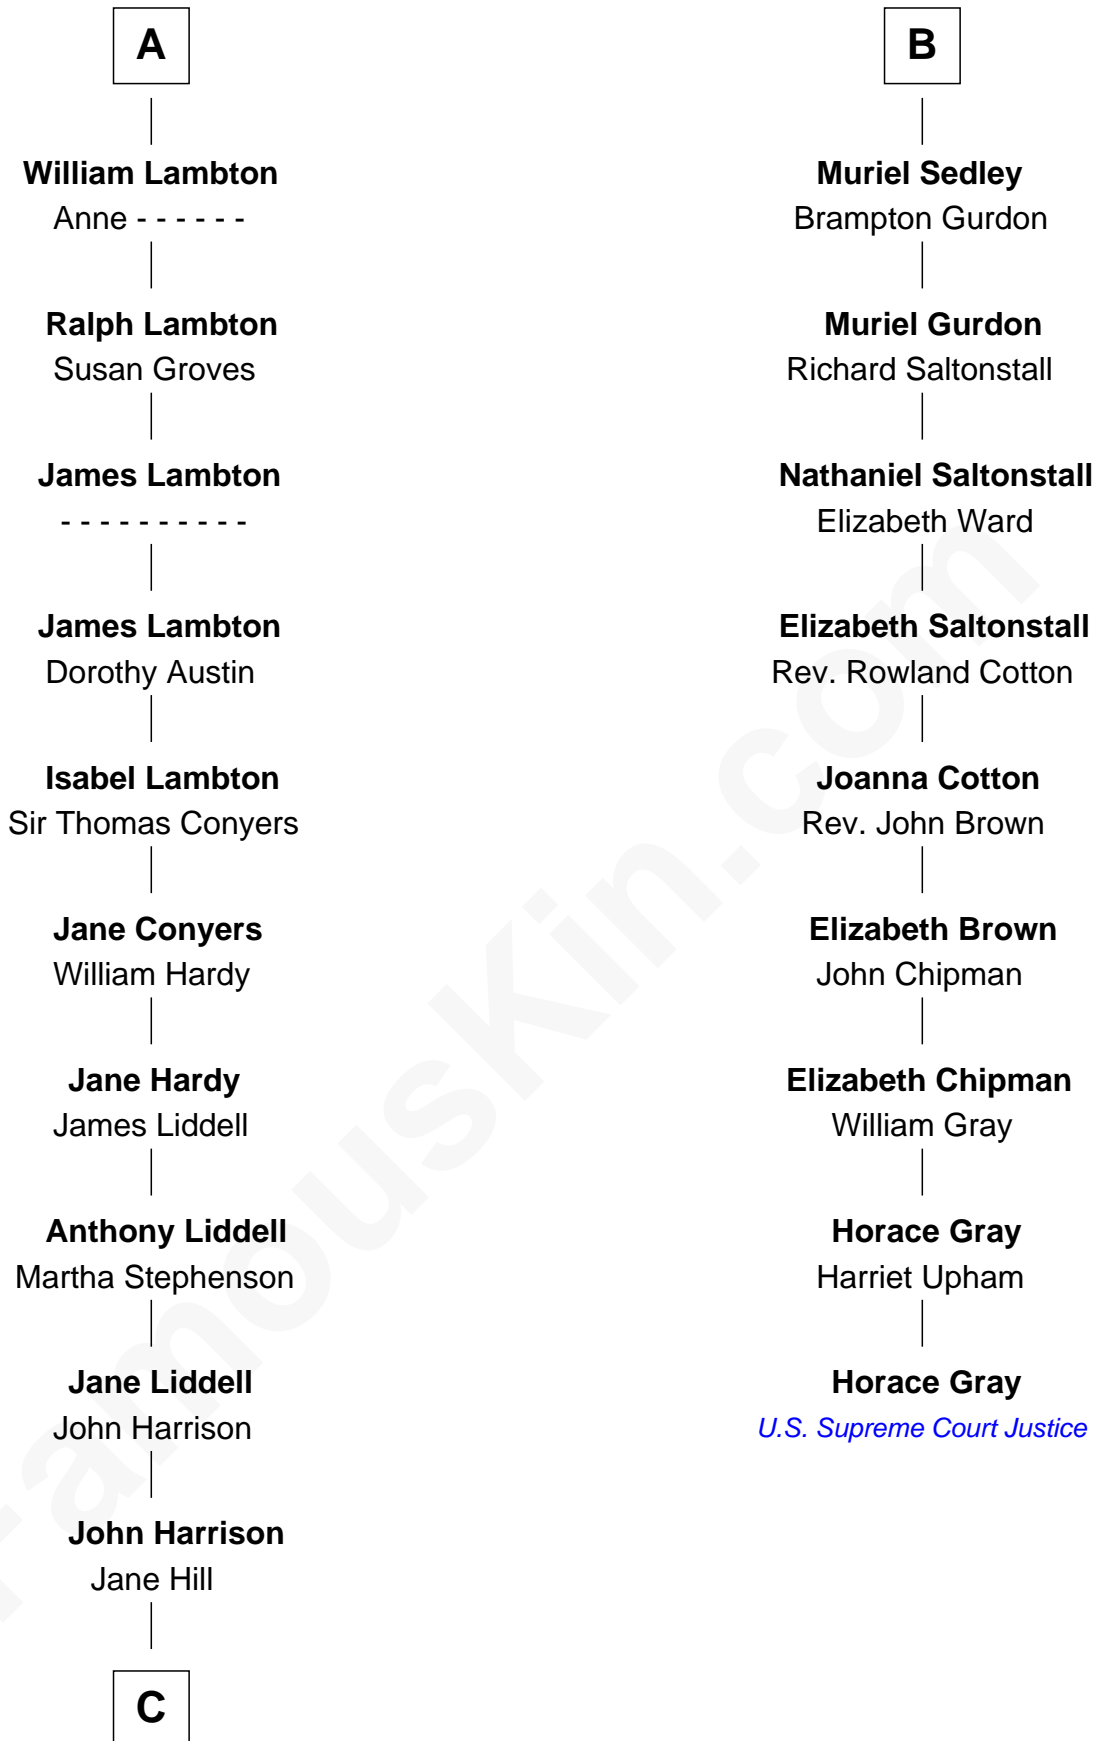

FamousKin.com
Relationship Chart of
Catherine Middleton
Princess of Wales

15th cousin 5 times removed of
Horace Gray
U.S. Supreme Court Justice

C

—
Thomas Harrison
Elizabeth Mary Temple

—
Dorothy Harrison
Ronald John James Goldsmith

—
Carole Elizabeth Goldsmith
Michael Francis Middleton

—
Catherine Middleton
Princess of Wales

FamousKin.com