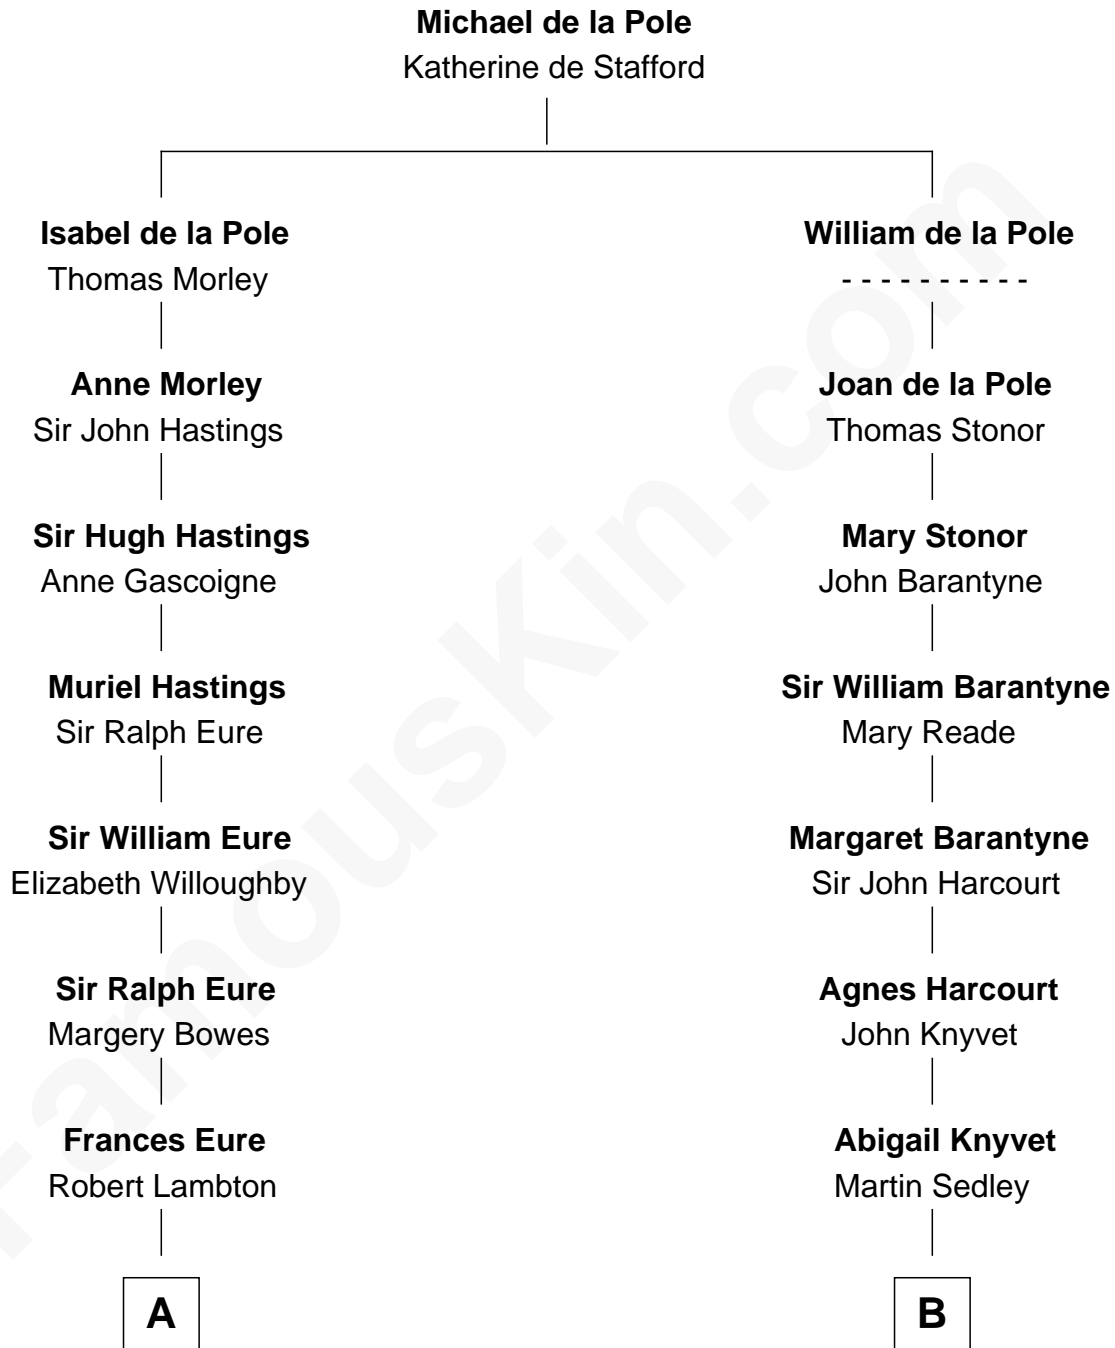

FamousKin.com
Relationship Chart of
Catherine Middleton
Princess of Wales

15th cousin 5 times removed of
Horace Gray
U.S. Supreme Court Justice

C

—
Thomas Harrison
Elizabeth Mary Temple

—
Dorothy Harrison
Ronald John James Goldsmith

—
Carole Elizabeth Goldsmith
Michael Francis Middleton

—
Catherine Middleton
Princess of Wales

FamousKin.com