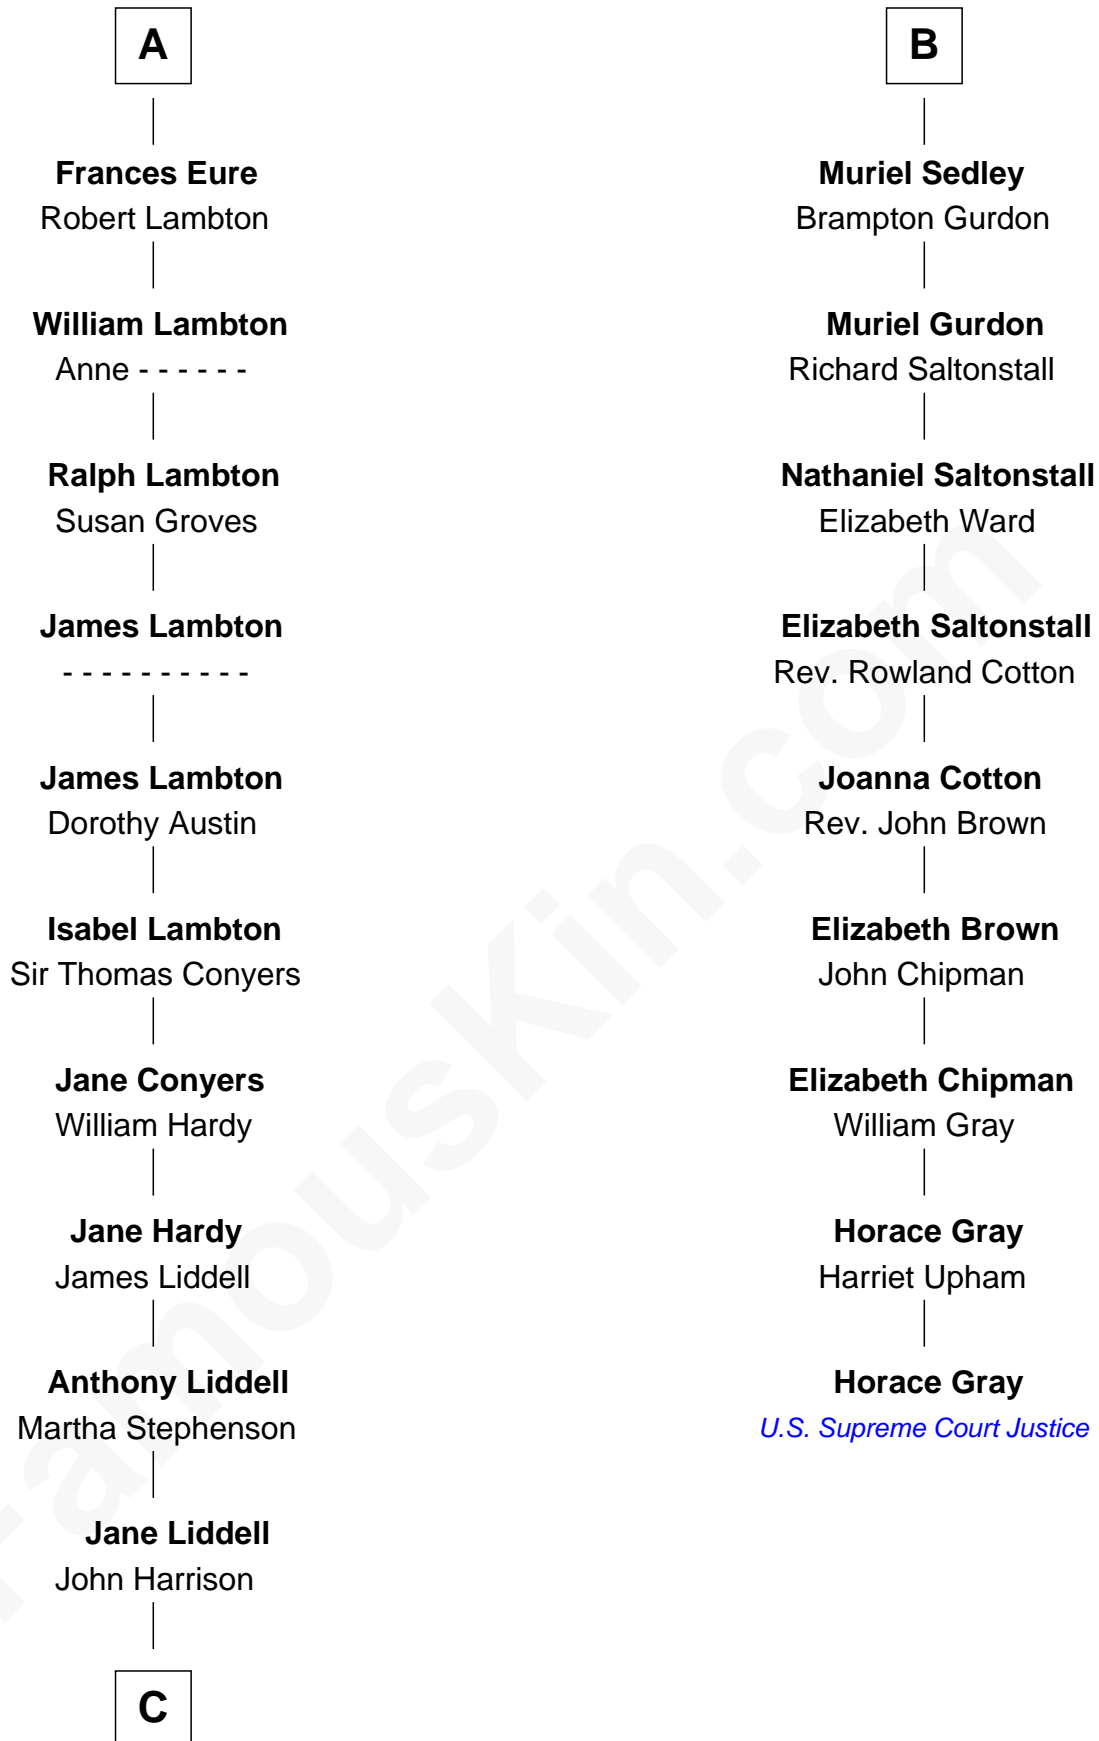

FamousKin.com
Relationship Chart of
Catherine Middleton
Princess of Wales

15th cousin 6 times removed of
Horace Gray
U.S. Supreme Court Justice

C

John Harrison

Jane Hill

Thomas Harrison

Elizabeth Mary Temple

Dorothy Harrison

Ronald John James Goldsmith

Carole Elizabeth Goldsmith

Michael Francis Middleton

Catherine Middleton

Princess of Wales

FamousKin.com