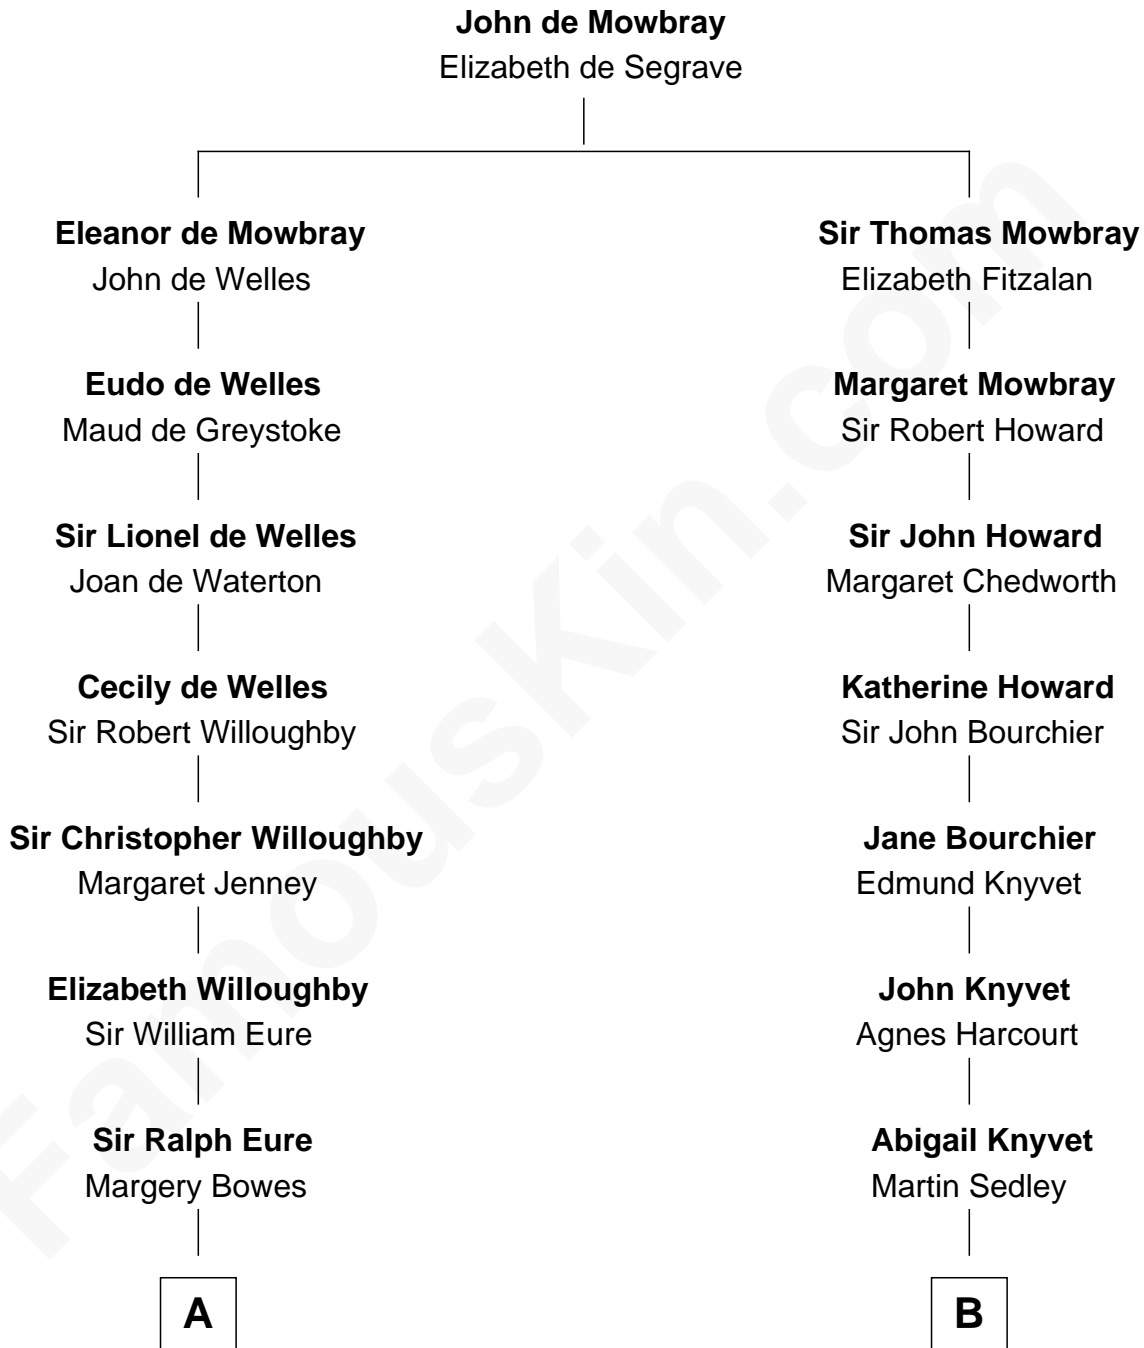

FamousKin.com
Relationship Chart of
Catherine Middleton
Princess of Wales

15th cousin 6 times removed of
Horace Gray
U.S. Supreme Court Justice

C

John Harrison

Jane Hill

Thomas Harrison

Elizabeth Mary Temple

Dorothy Harrison

Ronald John James Goldsmith

Carole Elizabeth Goldsmith

Michael Francis Middleton

Catherine Middleton

Princess of Wales

FamousKin.com