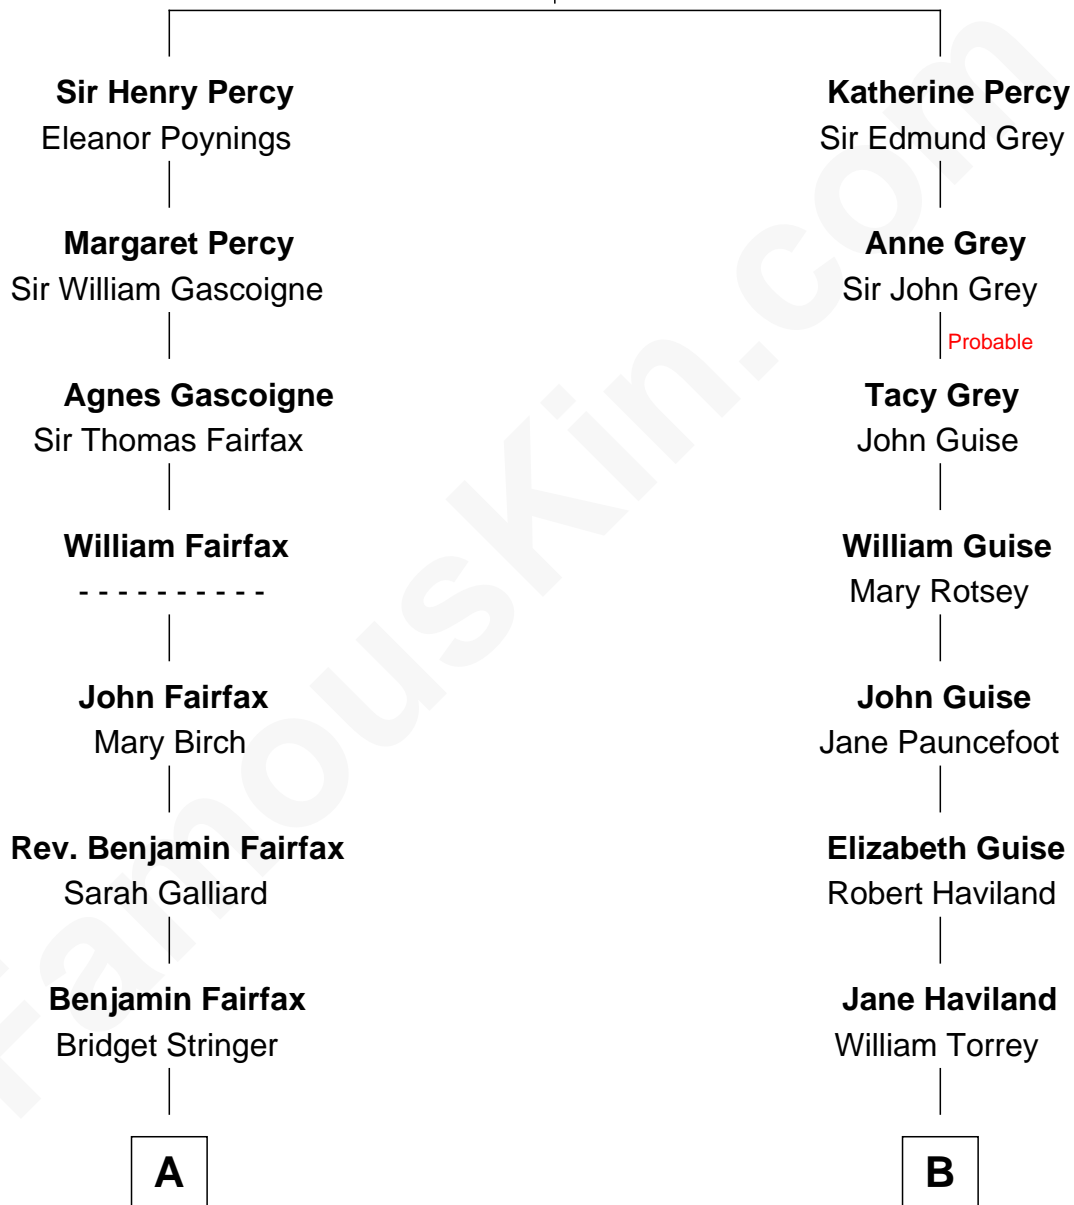

FamousKin.com

Relationship Chart of

Catherine Middleton

Princess of Wales

17th cousin of

Linda Hunt

TV and Movie Actress

Sir Henry Percy
Eleanor Neville

A

Sarah Fairfax
Rev John Meadows

Philip Meadows
Margaret Hall

Sarah Meadows
Dr. David Martineau

Thomas Martineau
Elizabeth Rankin

Elizabeth Martineau
Dr. Thomas Michael Greenhow

Frances Elizabeth Greenhow
Francis Lupton

Francis Martineau Lupton
Harriet Albina Davis

Olive Christina Lupton
Richard Noel Middleton

Peter Francis Middleton
Valerie Glassborow

Michael Francis Middleton
Carole Elizabeth Goldsmith

Catherine Middleton