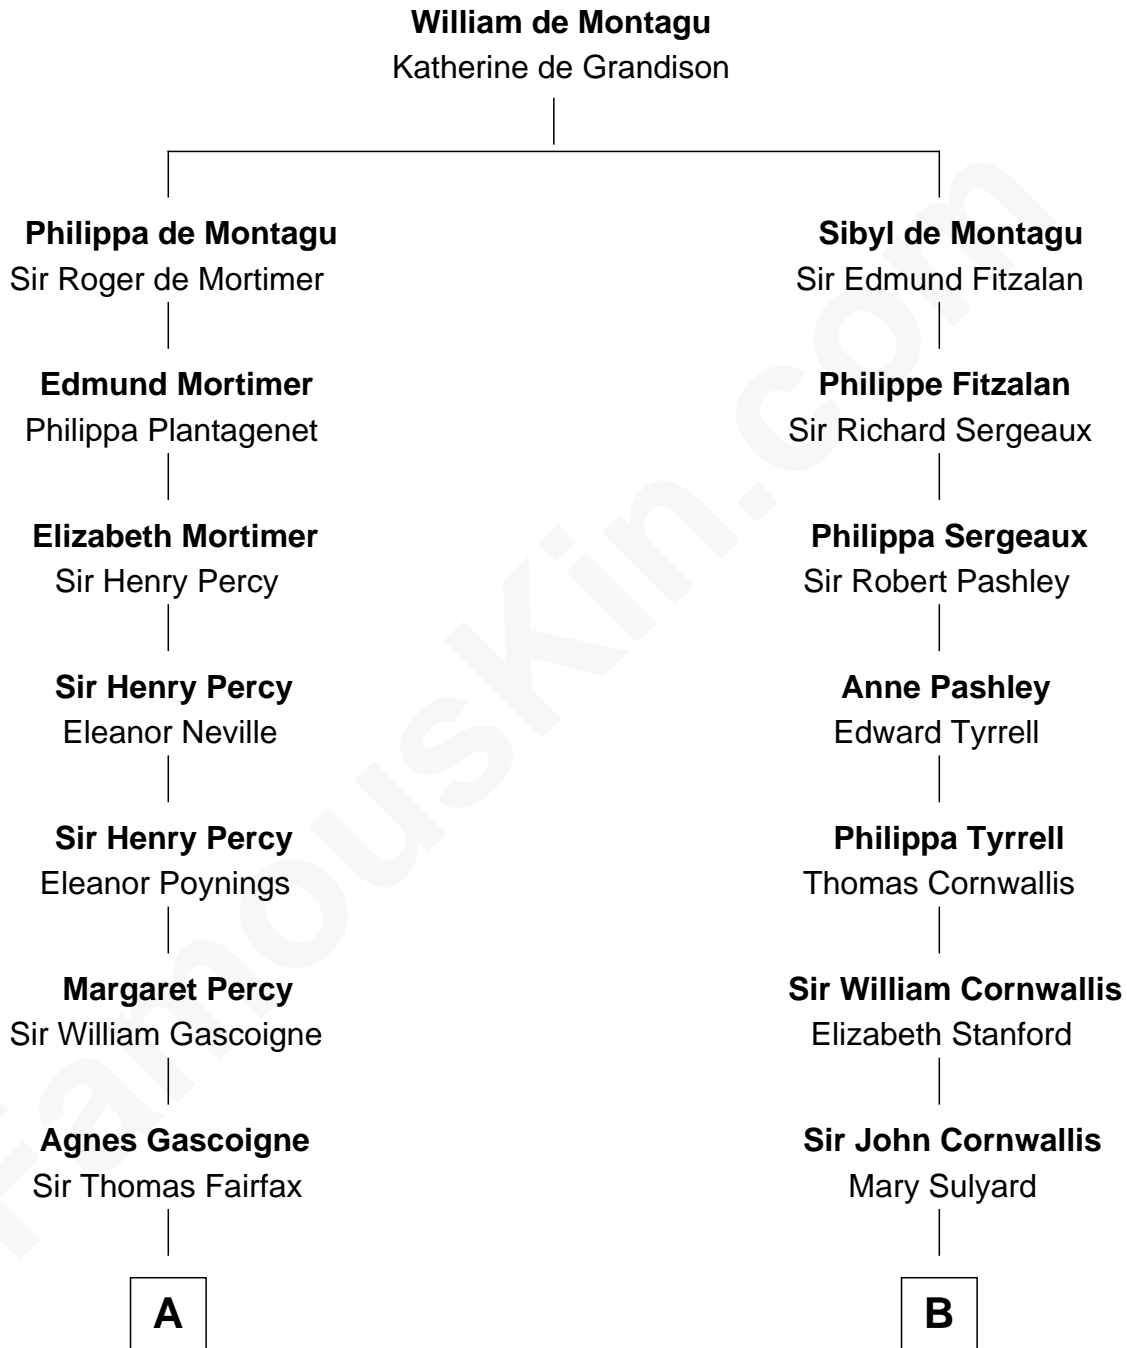

FamousKin.com
Relationship Chart of
Catherine Middleton
Princess of Wales

17th cousin 4 times removed of

Susan B. Anthony
Women's Rights Advocate

C

Francis Martineau Lupton

Harriet Albina Davis

Olive Christina Lupton

Richard Noel Middleton

Peter Francis Middleton

Valerie Glassborow

Michael Francis Middleton

Carole Elizabeth Goldsmith

Catherine Middleton

Princess of Wales