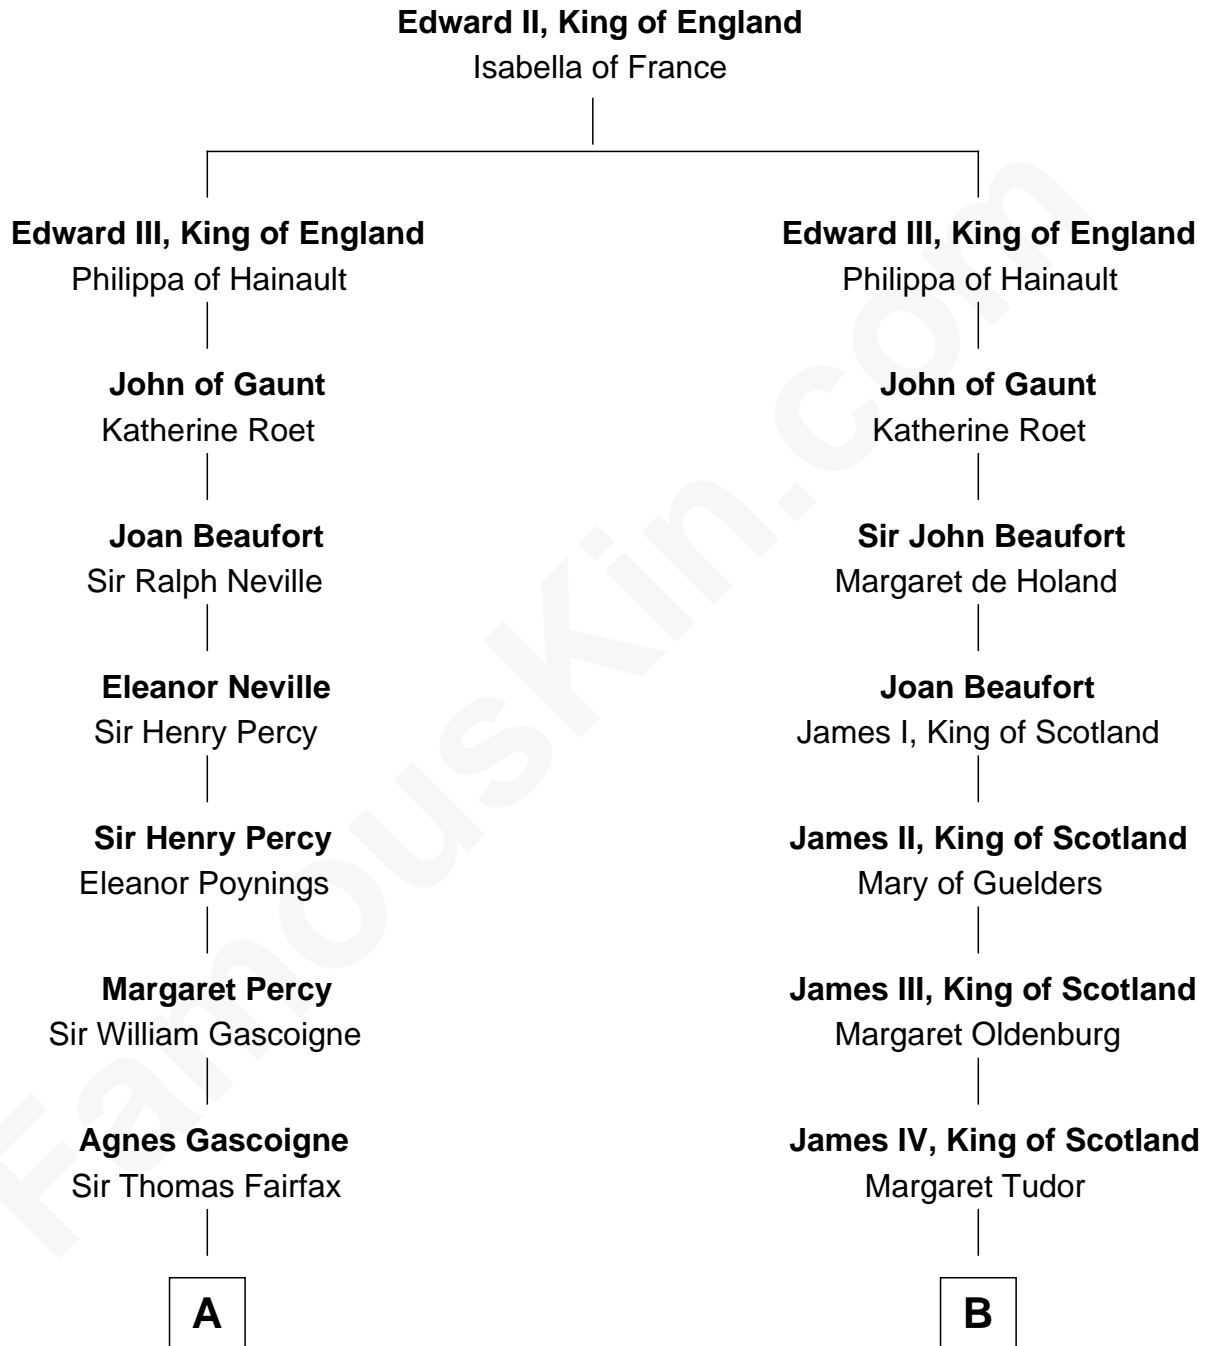

FamousKin.com

Relationship Chart of

Catherine Middleton

Princess of Wales

8th cousin 13 times removed of

Mary Stuart

Queen of Scots

C

Francis Martineau Lupton

Harriet Albina Davis

Olive Christina Lupton

Richard Noel Middleton

Peter Francis Middleton

Valerie Glassborow

Michael Francis Middleton

Carole Elizabeth Goldsmith