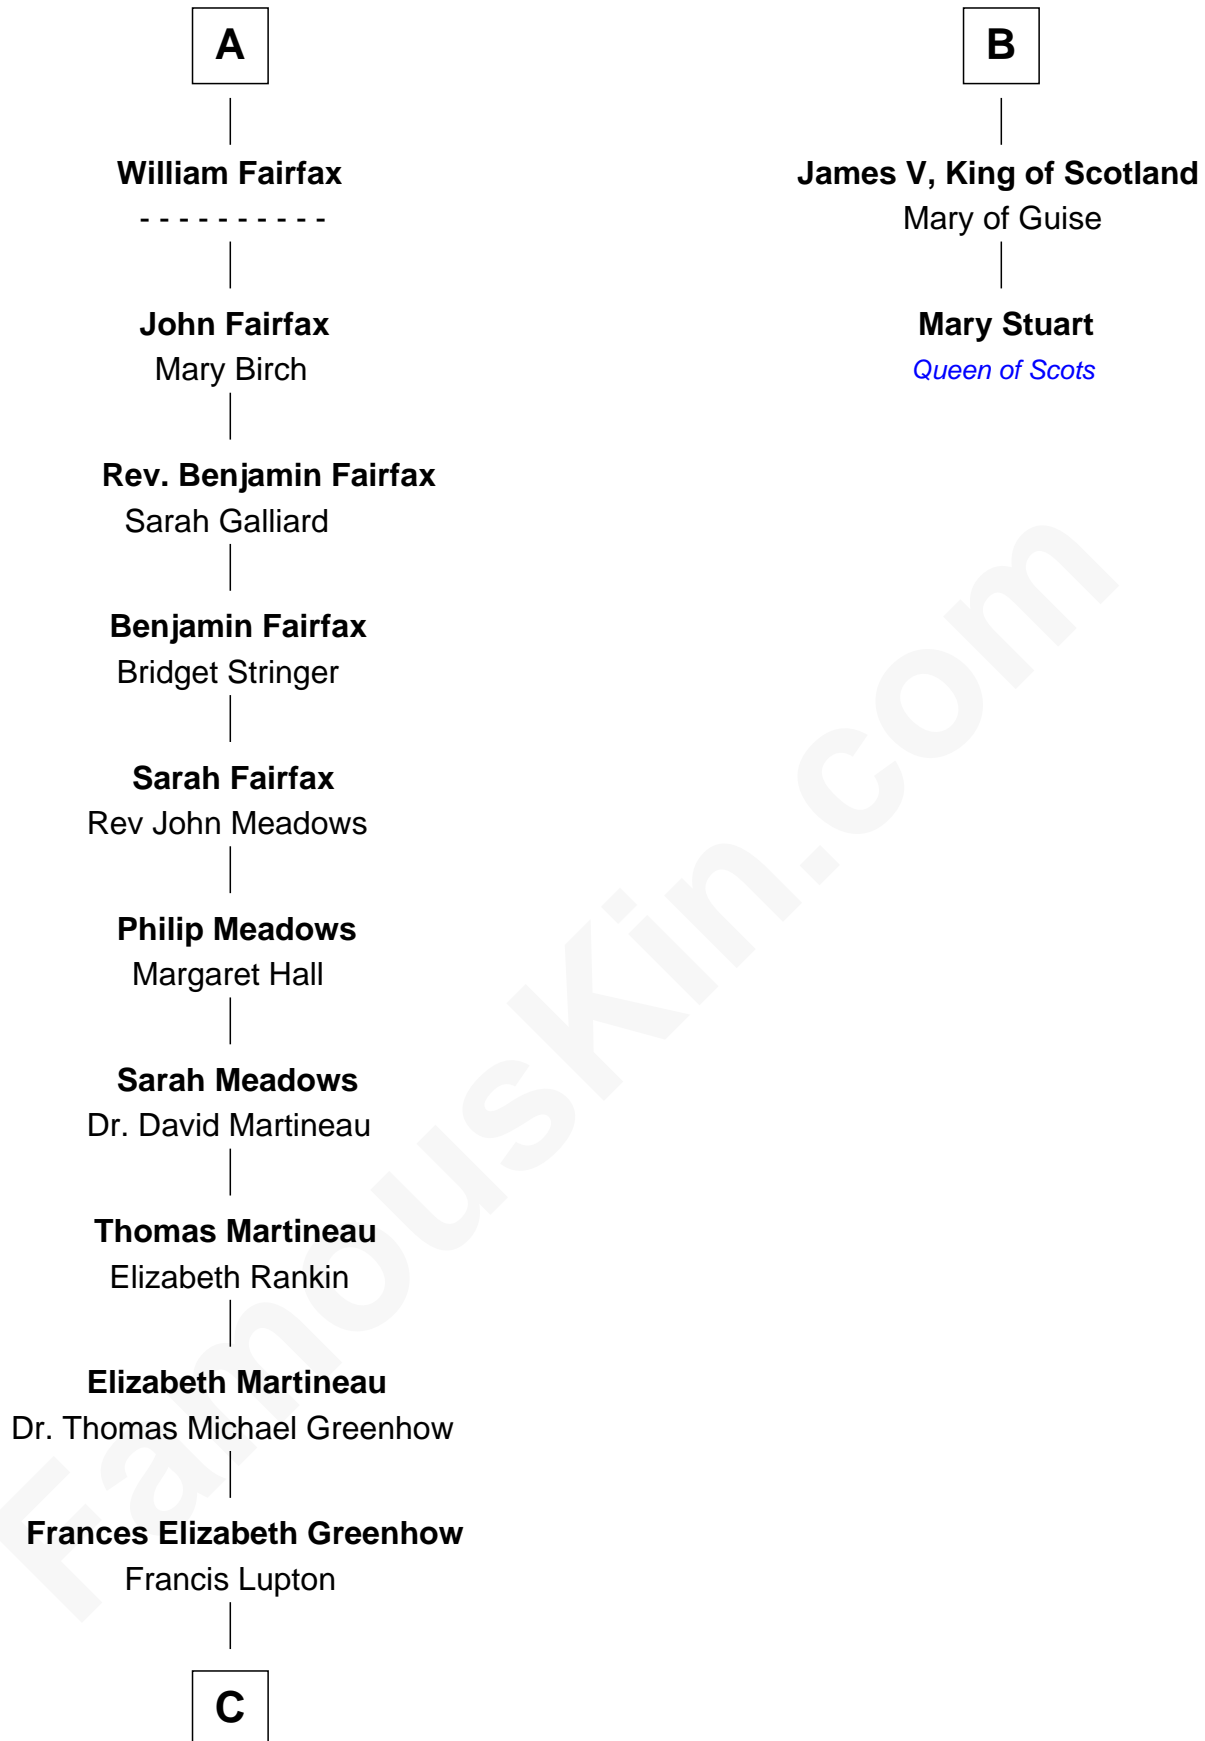

FamousKin.com

Relationship Chart of

Catherine Middleton

Princess of Wales

8th cousin 13 times removed of

Mary Stuart

Queen of Scots

C