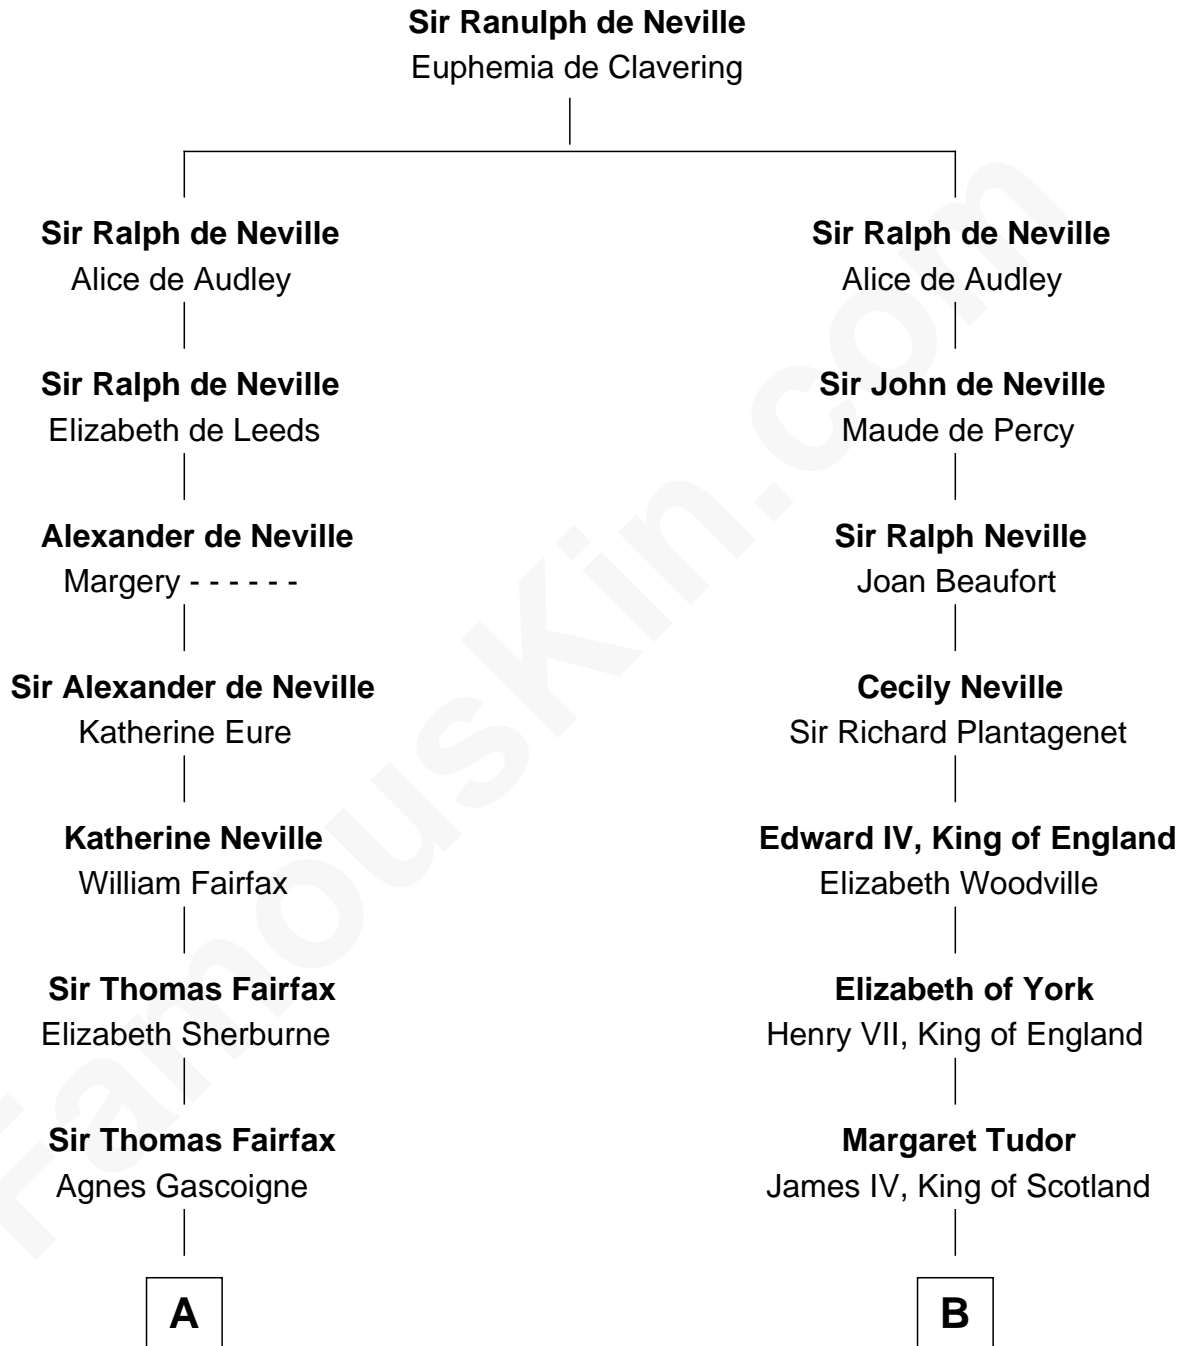

FamousKin.com

Relationship Chart of

Catherine Middleton

Princess of Wales

8th cousin 13 times removed of

Mary Stuart

Queen of Scots

C

Francis Martineau Lupton

Harriet Albina Davis

Olive Christina Lupton

Richard Noel Middleton

Peter Francis Middleton

Valerie Glassborow

Michael Francis Middleton

Carole Elizabeth Goldsmith

Catherine Middleton

Princess of Wales

FamousKin.com