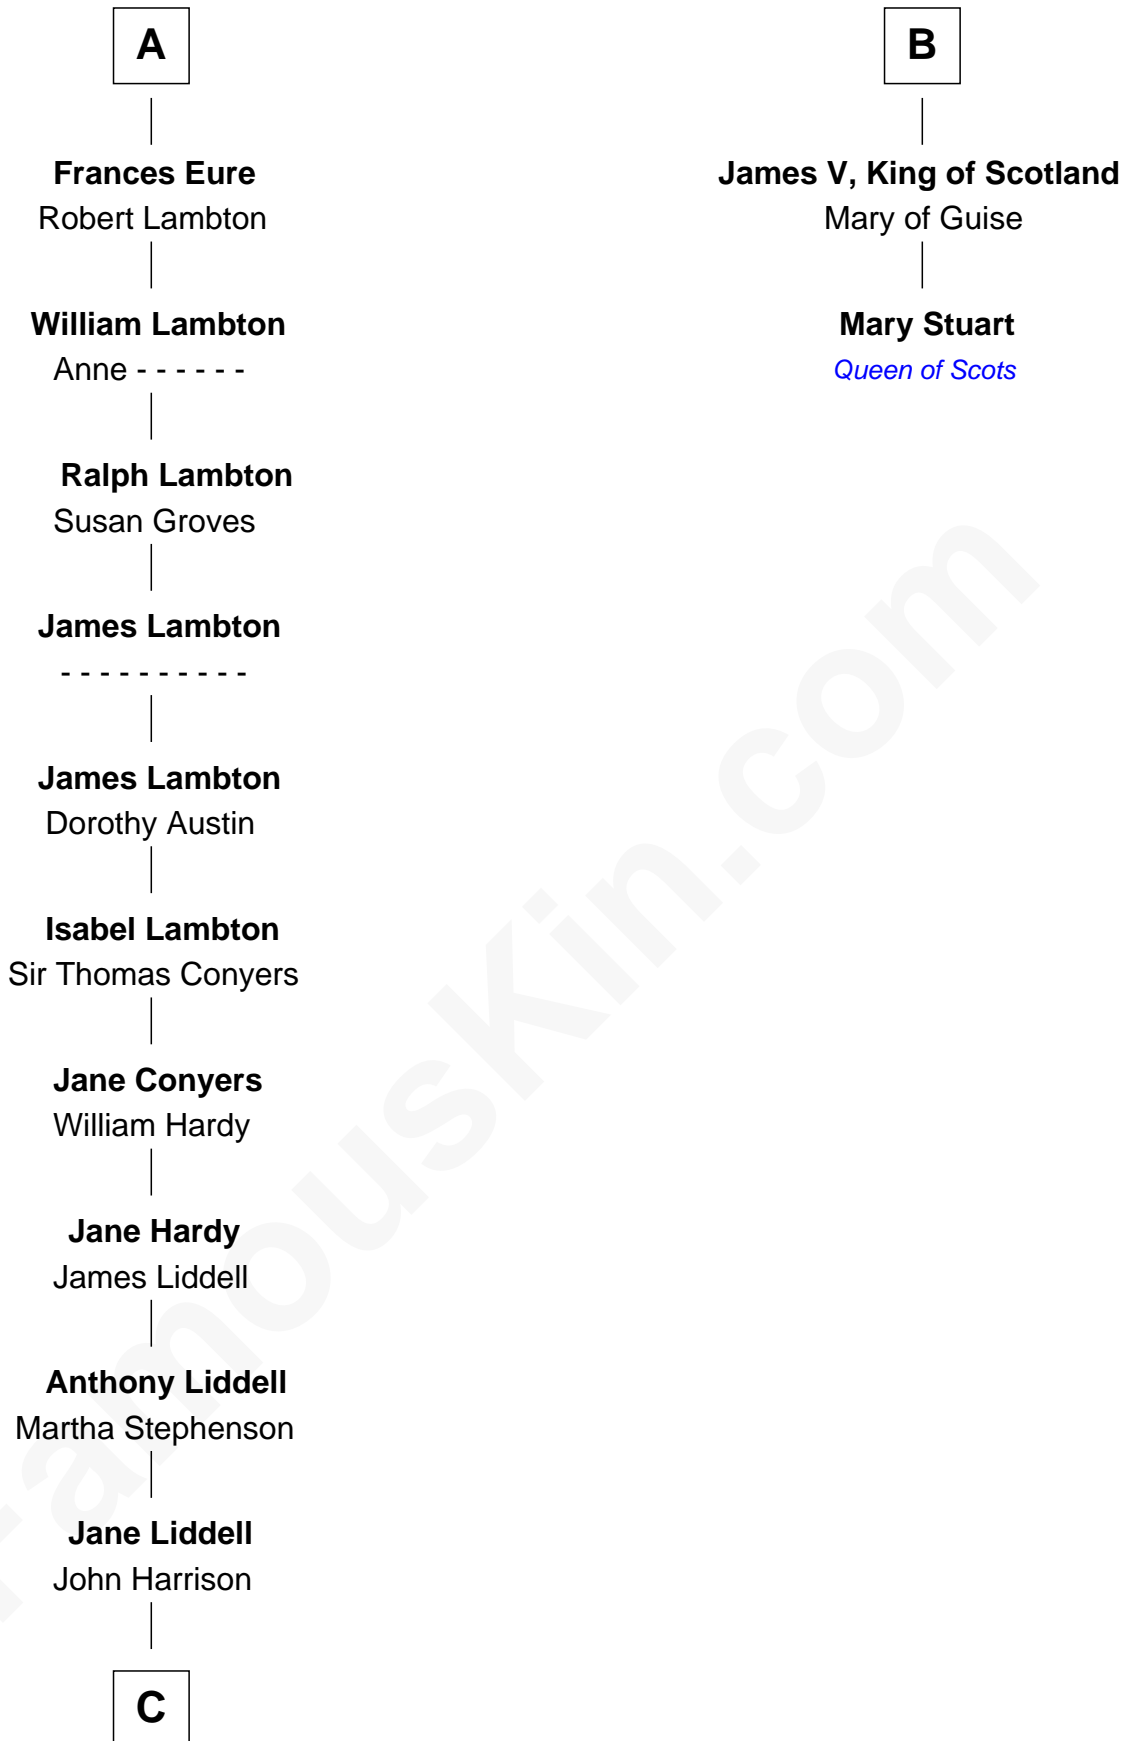

## Relationship Chart of

### Catherine Middleton

*Princess of Wales*

8th cousin 13 times removed of

**Mary Stuart**

*Queen of Scots*

**Edmund Fitzalan**

Alice de Warenne

**C**