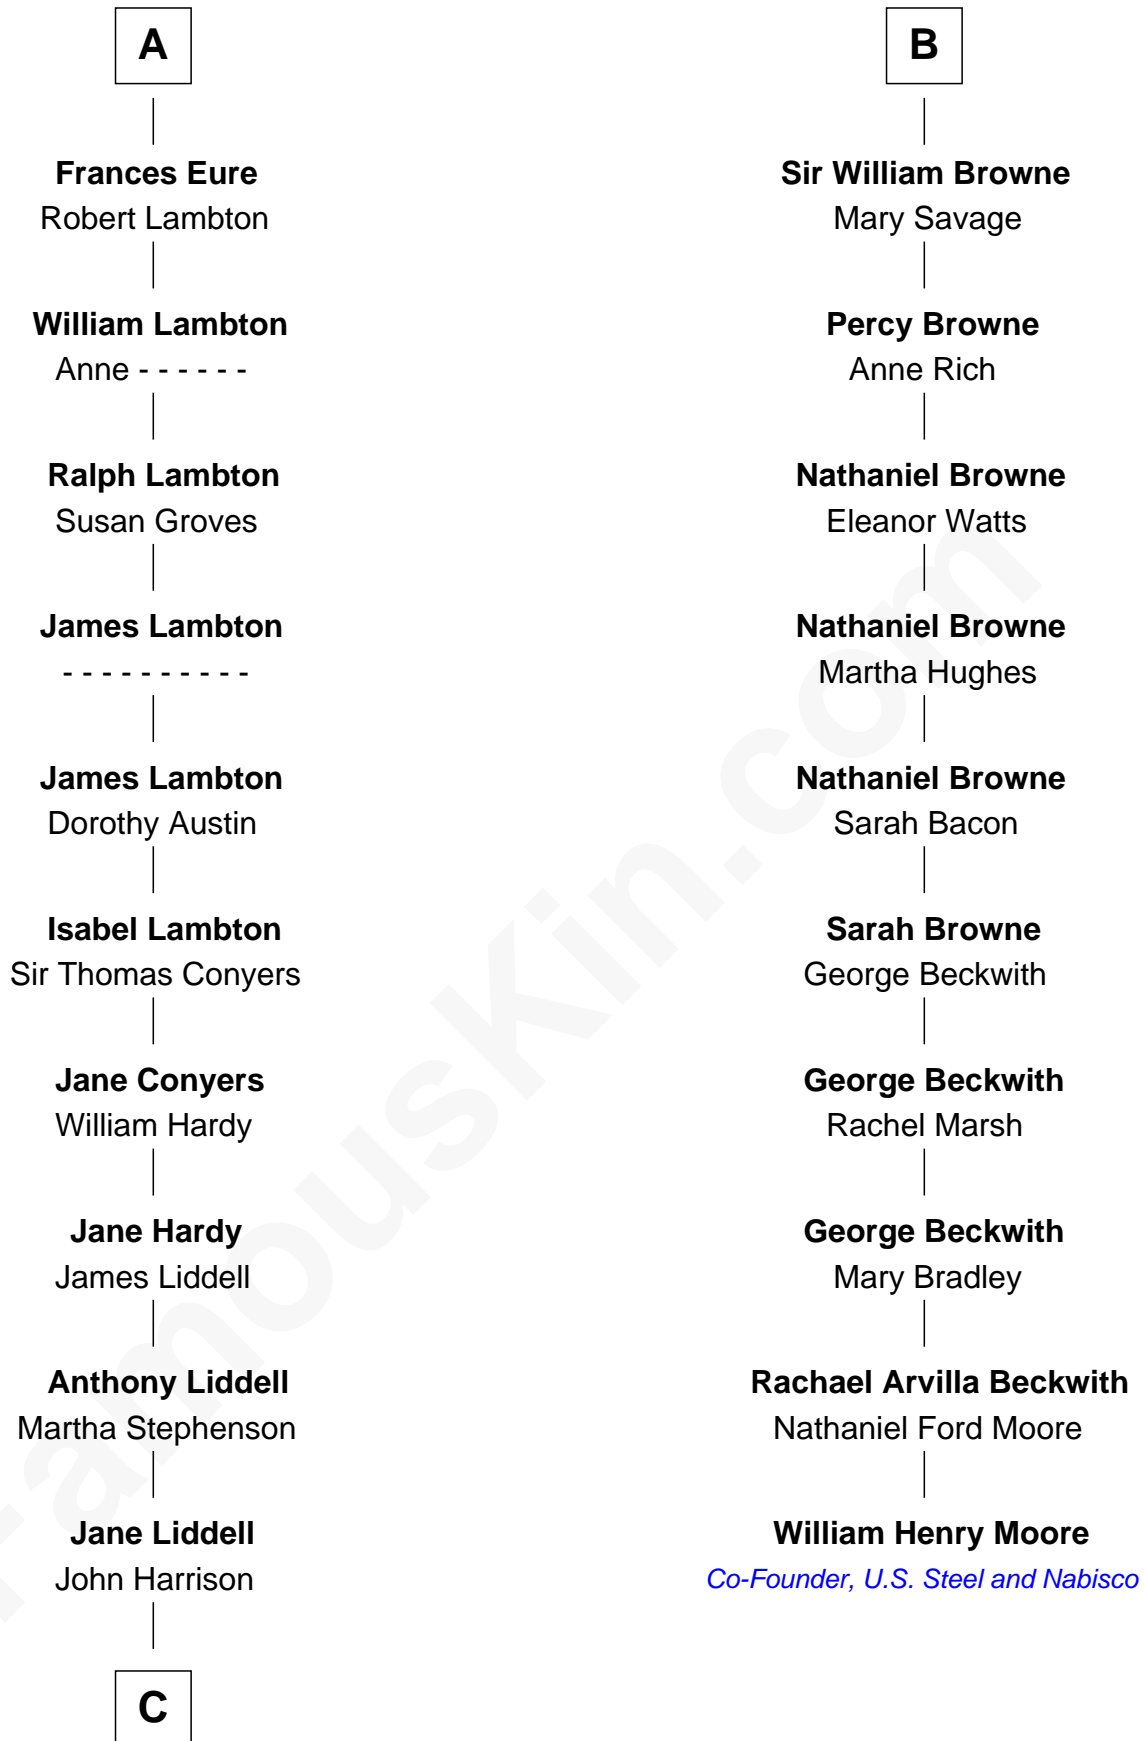

**FamousKin.com**  
**Relationship Chart of**  
**Catherine Middleton**  
*Princess of Wales*

**16th cousin 5 times removed of**  
**William Henry Moore**  
*Co-Founder, U.S. Steel and Nabisco*

**C**

John Harrison

Jane Hill

Thomas Harrison

Elizabeth Mary Temple

Dorothy Harrison

Ronald John James Goldsmith

Carole Elizabeth Goldsmith

Michael Francis Middleton

Catherine Middleton

*Princess of Wales*