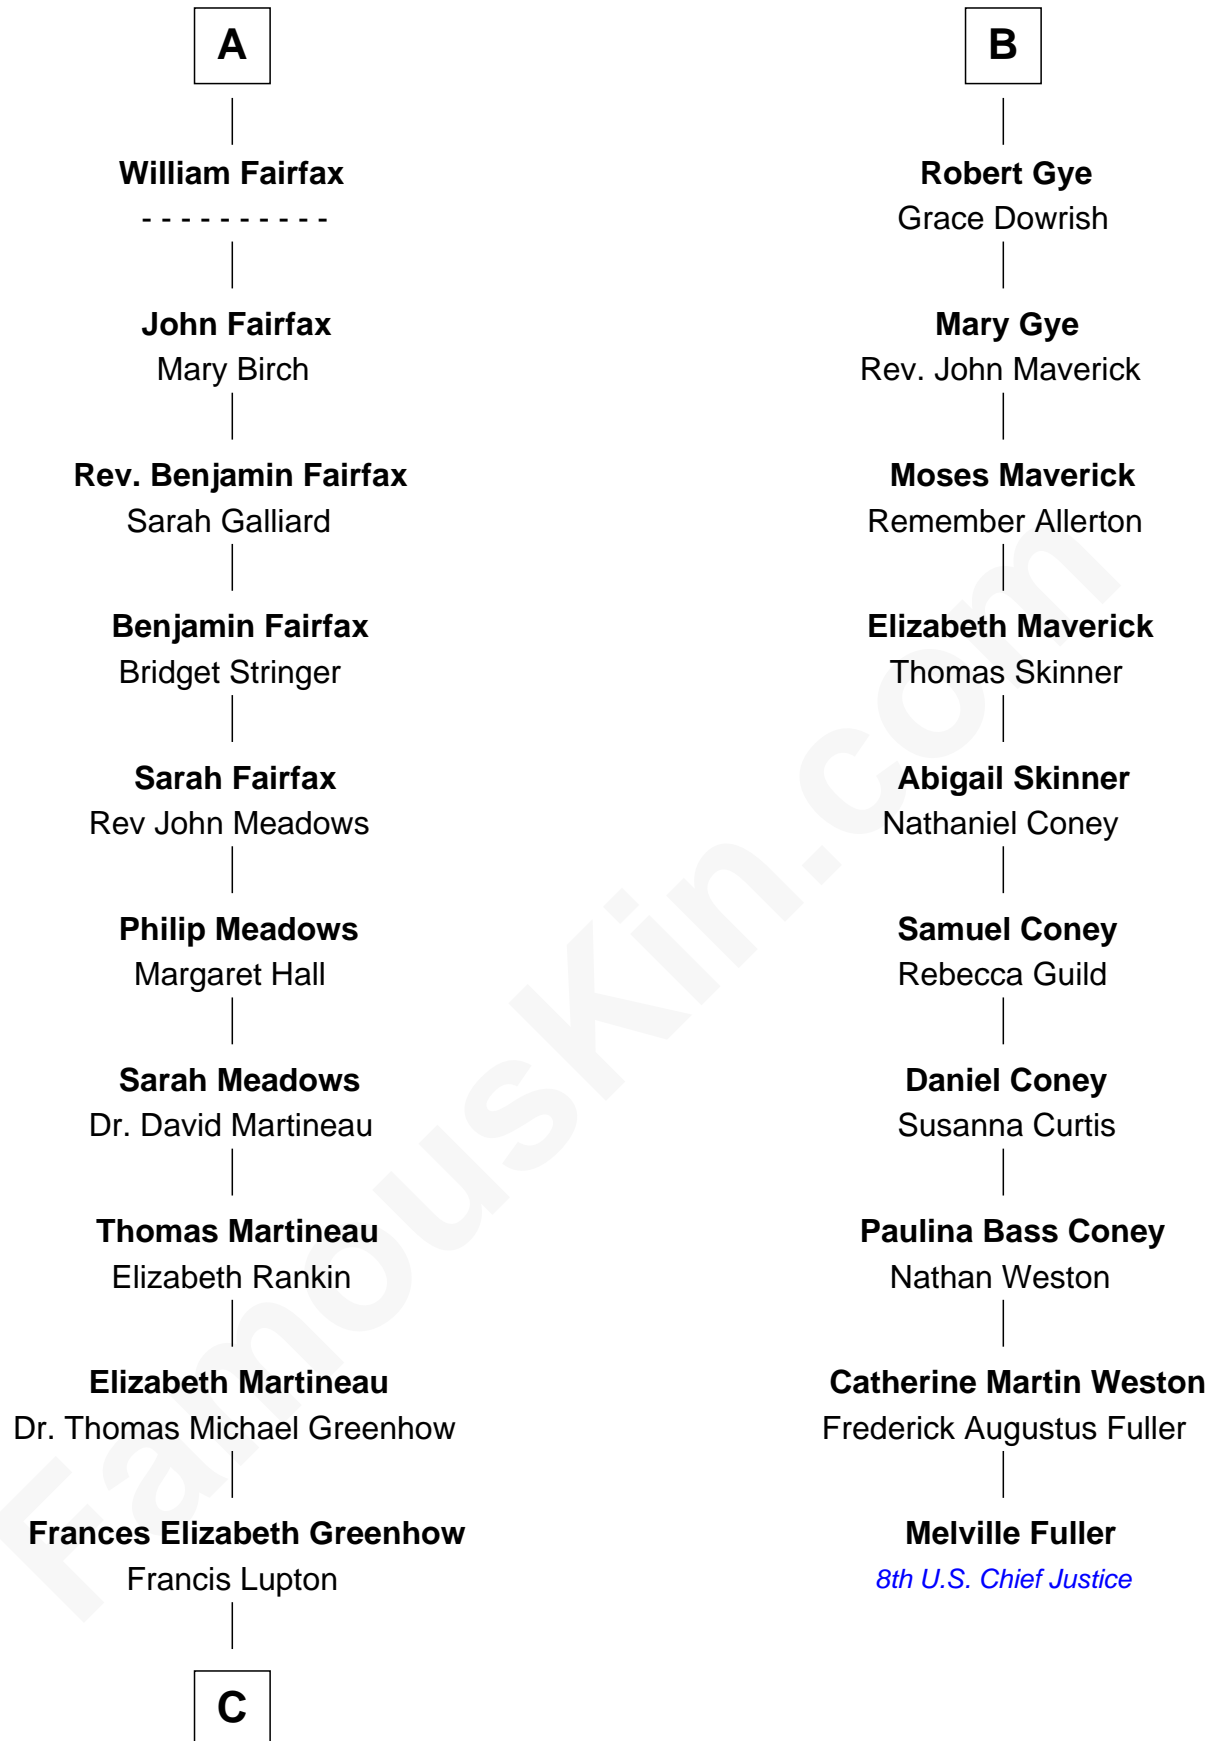

FamousKin.com

Relationship Chart of

Catherine Middleton

Princess of Wales

16th cousin 5 times removed of

Melville Fuller

8th Chief Justice of the U.S. Supreme Court

Henry Plantagenet
Maud de Chaworth

Mary Plantagenet
Henry de Percy

Sir Henry Percy
Margaret de Neville

Sir Henry Percy
Elizabeth Mortimer

Sir Henry Percy
Eleanor Neville

Sir Henry Percy
Eleanor Poynings

Margaret Percy
Sir William Gascoigne

Agnes Gascoigne
Sir Thomas Fairfax

A

Eleanor Plantagenet
Richard Fitzalan

John Fitzalan
Eleanor Maltravers

Joan Fitzalan
Sir William Echyngam

Joan Echyngam
Sir John Bayntun

Henry Bayntun

Jane Bayntun
Thomas Prowse

Mary Prowse
John Gye

B

C

Francis Martineau Lupton

Harriet Albina Davis

Olive Christina Lupton

Richard Noel Middleton

Peter Francis Middleton

Valerie Glassborow