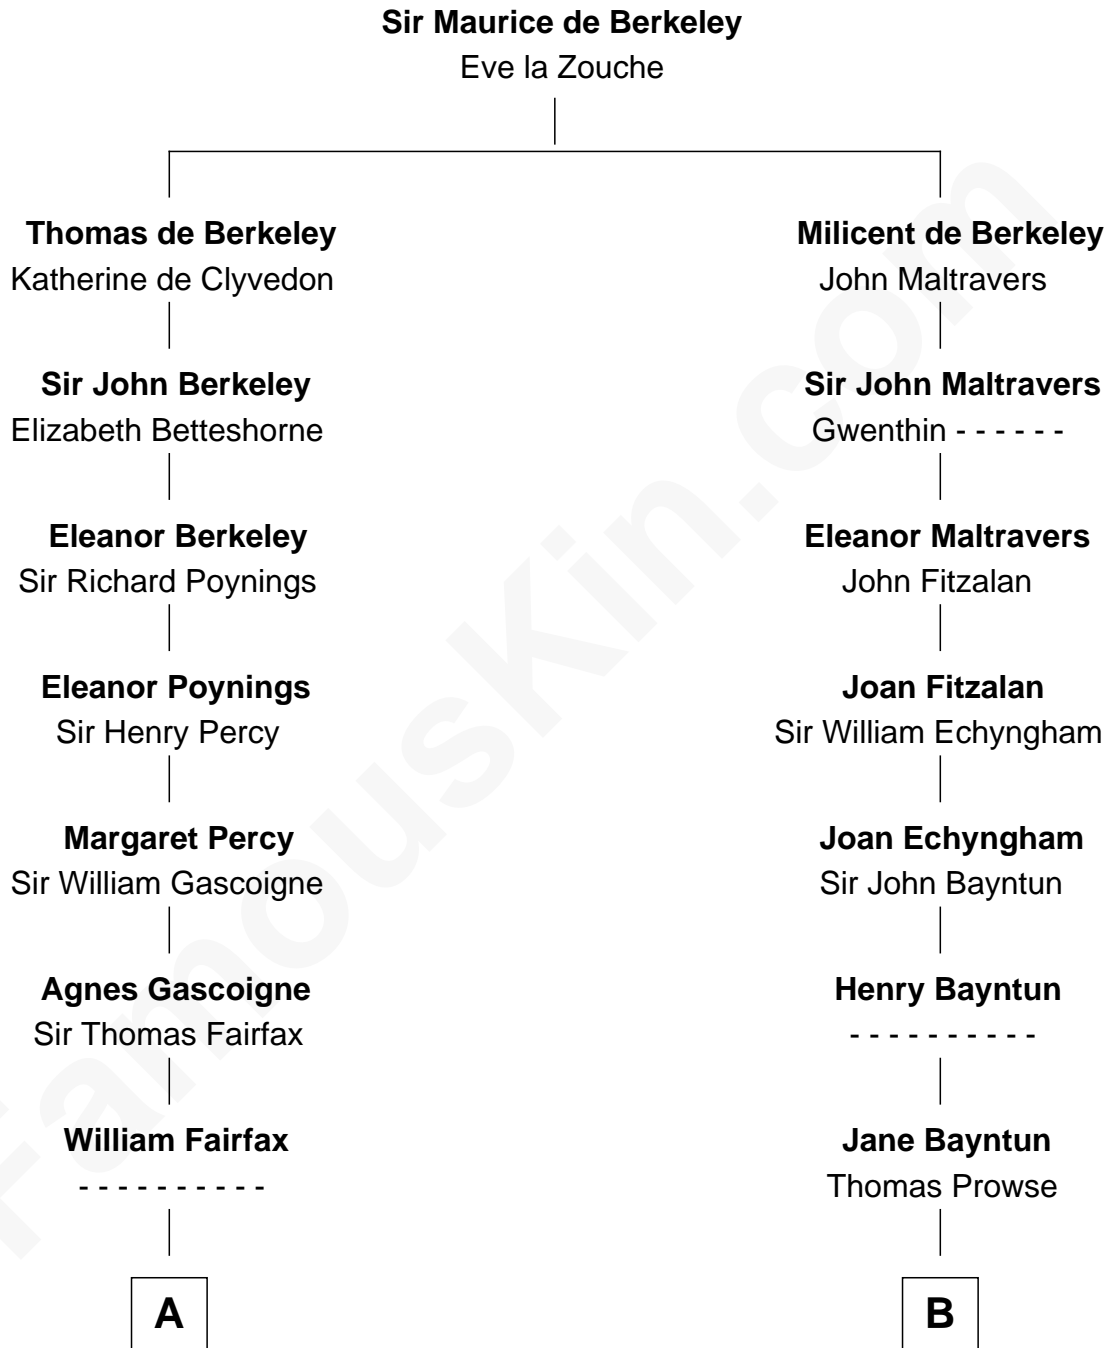

**FamousKin.com**  
**Relationship Chart of**  
**Catherine Middleton**  
*Princess of Wales*

17th cousin 3 times removed of

**Melville Fuller**  
*8th Chief Justice of the U.S. Supreme Court*

**C**

—  
**Olive Christina Lupton**

Richard Noel Middleton

—  
**Peter Francis Middleton**

Valerie Glassborow

—  
**Michael Francis Middleton**

Carole Elizabeth Goldsmith

—  
**Catherine Middleton**

*Princess of Wales*